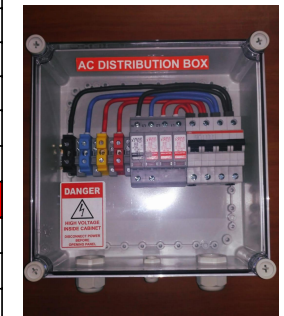

ACDB BOM		
ACDB 5KW SINGLE PHASE		
MCB	32A 2P	ABB
SPD	SINGLE PHASE	PHOENIX
CONNECTOR	CTS16U	CONNECTWELL
GLAND	PG 18	JIGO
BOX	180X180	FIBOX
WIRE	6 SQ MM	POLYCAB
ACDB 10KW THREE PHASE		
MCB	20A 4P	ABB
SPD	THREE PHASE	PHOENIX
CONNECTOR	CTS25U	CONNECTWELL
GLAND	PG 25	JIGO
BOX	280X190	FIBOX
WIRE	10 SQ MM	POLYCAB
ACDB 15KW THREE PHASE		
MCB	32A 4P	ABB
SPD	THREE PHASE	PHOENIX
CONNECTOR	CTS25U	CONNECTWELL
GLAND	PG 25	JIGO
BOX	280X280	FIBOX
WIRE	10 SQ MM	POLYCAB
ACDB 20KW THREE PHASE		
MCB	40A 4P	ABB
SPD	THREE PHASE	PHOENIX
CONNECTOR	CTS25U	CONNECTWELL
GLAND	PG 35	JIGO
BOX	280X280	FIBOX
WIRE	10 SQ MM	POLYCAB
ACDB 25 KW 30 KW THREE PHASE		
MCB	63A 4P	ABB
SPD	THREE PHASE	PHOENIX
CONNECTOR	CTS25U	CONNECTWELL
GLAND	PG 35	JIGO
BOX	380X280	FIBOX
WIRE	16 SQ MM	POLYCAB