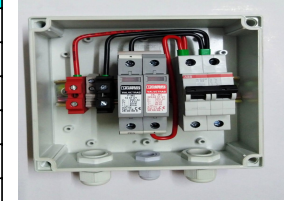

ACDB BOM		
ACDB 5KW SINGLE PHASE		
MCB	32A 2P	ABB
SPD	SINGLE PHASE	PHOENIX
CONNECTOR	CTS16U	CONNECTWELL
GLAND	PG 18	JIGO
BOX	180X180	FIBOX
WIRE	6 SQ MM	POLYCAB
ACDB 10KW THREE PHASE		
MCB	20A 4P	ABB
SPD	THREE PHASE	PHOENIX
CONNECTOR	CTS25U	CONNECTWELL
GLAND	PG 25	JIGO
BOX	280X190	FIBOX
WIRE	10 SQ MM	POLYCAB
ACDB 15KW THREE PHASE		
MCB	32A 4P	ABB
SPD	THREE PHASE	PHOENIX
CONNECTOR	CTS25U	CONNECTWELL
GLAND	PG 25	JIGO
BOX	280X280	FIBOX
WIRE	10 SQ MM	POLYCAB
ACDB 20KW THREE PHASE		
MCB	40A 4P	ABB
SPD	THREE PHASE	PHOENIX
CONNECTOR	CTS25U	CONNECTWELL
GLAND	PG 35	JIGO
BOX	280X280	FIBOX
WIRE	10 SQ MM	POLYCAB
ACDB 25 KW 30 KW THREE PHASE		
MCB	63A 4P	ABB
SPD	THREE PHASE	PHOENIX
CONNECTOR	CTS25U	CONNECTWELL
GLAND	PG 35	JIGO
BOX	380X280	FIBOX
WIRE	16 SQ MM	POLYCAB