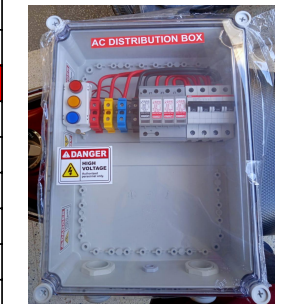

ACDB BOM		
ACDB 5KW SINGLE PHASE		
MCB	32A 2P	ABB
SPD	SINGLE PHASE	PHOENIX
CONNECTOR	CTS16U	CONNECTWELL
GLAND	PG 18	JIGO
BOX	180X180	FIBOX
WIRE	6 SQ MM	POLYCAB
ACDB 10KW THREE PHASE		
MCB	20A 4P	ABB
SPD	THREE PHASE	PHOENIX
CONNECTOR	CTS25U	CONNECTWELL
GLAND	PG 25	JIGO
BOX	280X190	FIBOX
WIRE	10 SQ MM	POLYCAB
ACDB 15KW THREE PHASE		
MCB	32A 4P	ABB
SPD	THREE PHASE	PHOENIX
CONNECTOR	CTS25U	CONNECTWELL
GLAND	PG 25	JIGO
BOX	280X280	FIBOX
WIRE	10 SQ MM	POLYCAB
ACDB 20KW THREE PHASE		
MCB	40A 4P	ABB
SPD	THREE PHASE	PHOENIX
CONNECTOR	CTS25U	CONNECTWELL
GLAND	PG 35	JIGO
BOX	280X280	FIBOX
WIRE	10 SQ MM	POLYCAB
ACDB 25 KW 30 KW THREE PHASE		
MCB	63A 4P	ABB
SPD	THREE PHASE	PHOENIX
CONNECTOR	CTS25U	CONNECTWELL
GLAND	PG 35	JIGO
BOX	380X280	FIBOX
WIRE	16 SQ MM	POLYCAB