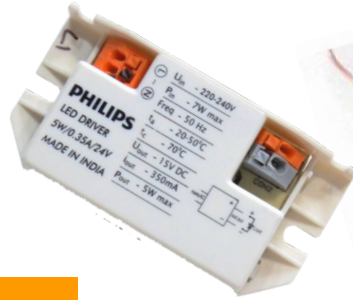

LED ACCESSORIES

B22 TO E27

LED DRIVERS

MCPCB

LED LIGHT CASING

OSRAM

LEDs

**CUSTOM DESIGNS
AVAILABLE**

EMAIL: sales@adityasolarpower.com

Mobile: 9066305070 9066305080