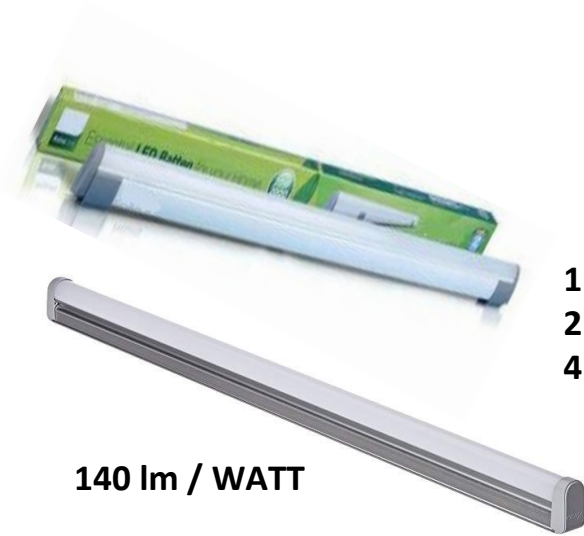

# DOMESTIC LED LIGHTS

**DC BULBS  
12V / 24V**

**AC BULBS**

**DC BULBS  
12V / 24V**

1 FEET 5W  
2 FEET 12W  
4 FEET 20W

140 lm / WATT

**AC TUBE LIGHTS**

**DC TUBE LIGHTS**