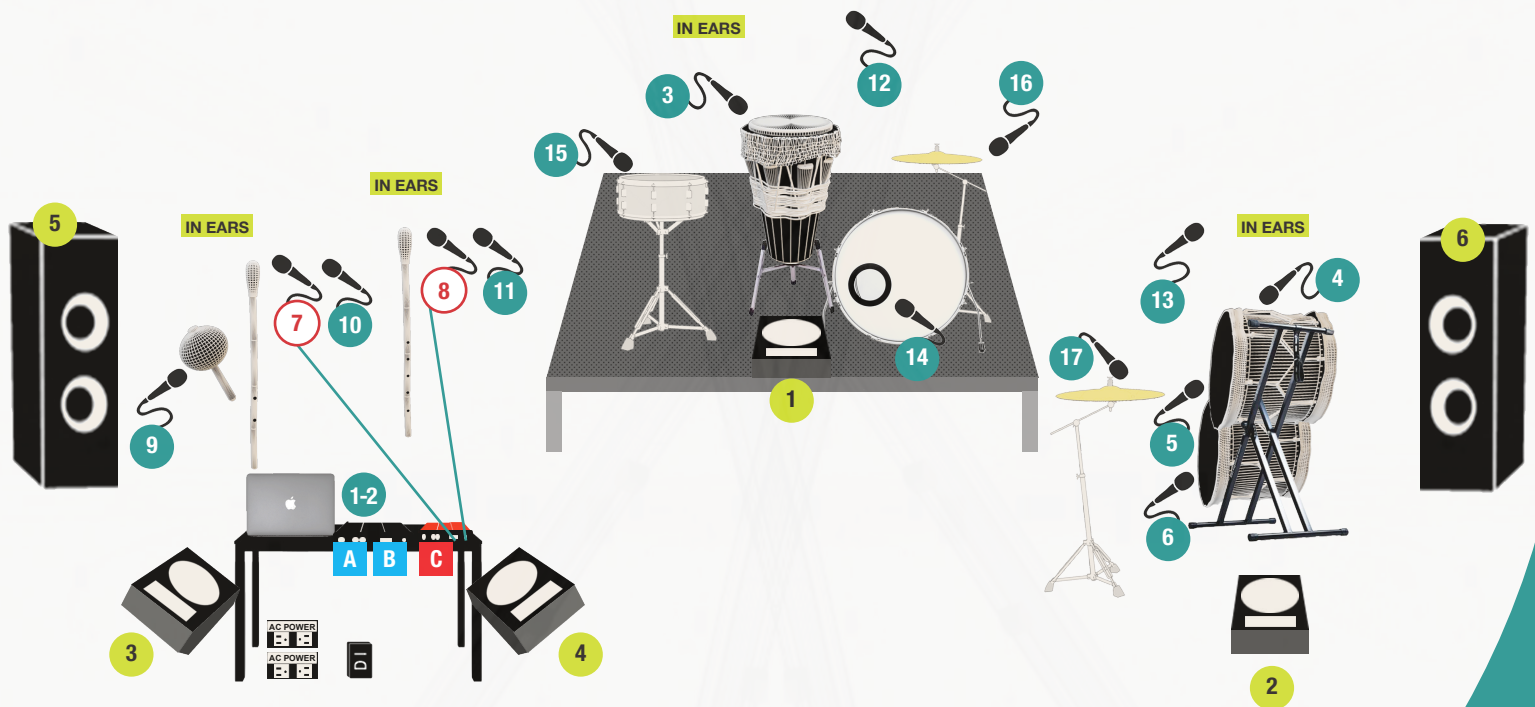

STAGE:

8 meter front platform x 6 meters deep and a minimum height of 1,20 meters.

For outdoor presentations, the main stage must be protected by a special roof suitable for this type of shows, as well as sound consoles, lighting, monitors, etc.

larueda.live

[facebook](https://www.facebook.com/laruedademadrid)

info@laruedademadrid.com

[instagram](https://www.instagram.com/laruedademadrid)

2022

Live from the Future

MONITOR MIX

| MIX | INSTRUMENT | MUSICIAN | MONITORS Quantity | COMMENTS |
|-----|--|----------|-------------------|---|
| 1 | ALEGRE drum | SHANGÓ | 1 (In ears) | · Complete mix · Sequence B 3-4 only to IN EARS |
| 2 | TAMBORA drum | SYLLA | 1 (In ears) | · Complete mix · Sequence B 3-4 only to IN EARS |
| 3 | MALE GAITA (flute) and MARACA (shaker) | DIEGO | 1 (In ears) | · Complete mix · Sequence B 3-4 only to IN EARS |
| 4 | FEMALE GAITA (flute) | DAVID | 1 (In ears) | · Complete mix · Sequence B 3-4 only to IN EARS |
| 5-6 | SIDEFILL (L and R) | | 2 | · Complete mix [P.A.] |

4 IN EARS Monitors

+ batteries + headphones

STAGE PLOT

● CHANNEL ● MONITOR

A Interfaz Behringer UMC404HD [1-2 MAIN OUT to the P.A.]

B Interfaz Behringer UMC404HD [3-4 OUT to In ears]

B Boss VE20 Vocal Performer --> OUT ST (7) (8)