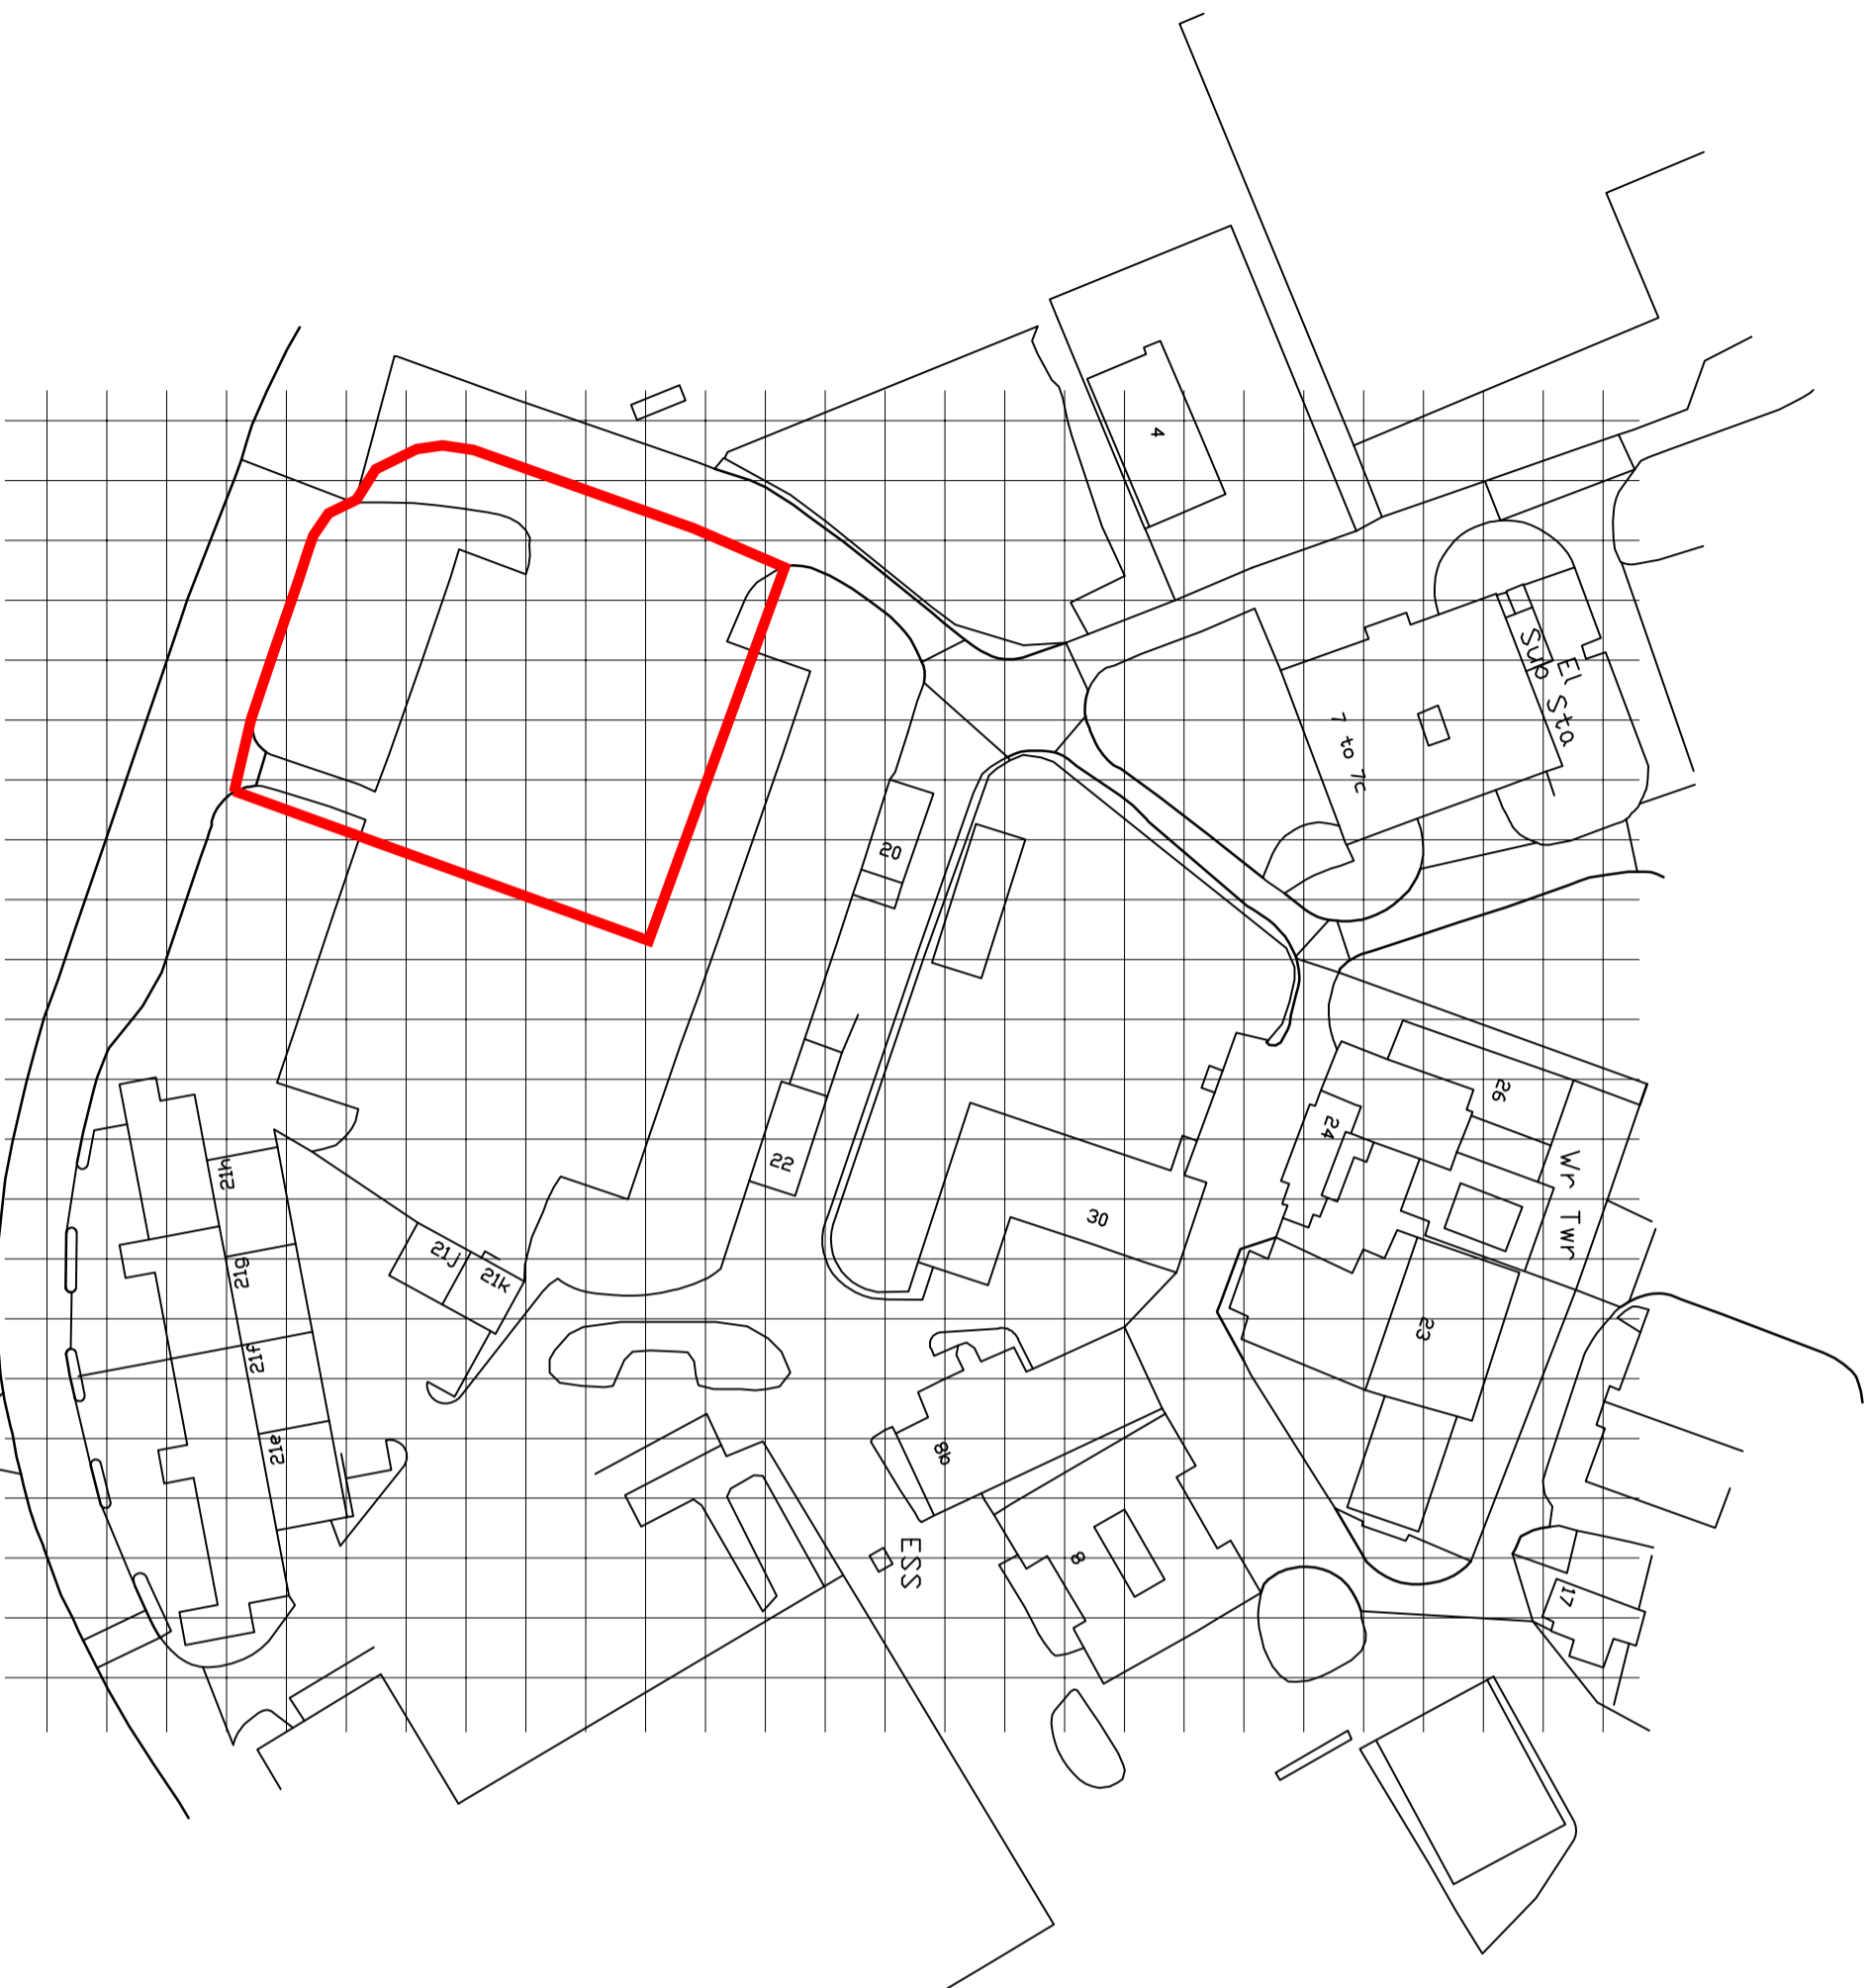

NORTH

Drnhance Survey (c) Crown Copyright 2024. All rights reserved. Licence number 100022432

CLIENT		
job title		
drawing title	EXISTING LOCATION/BLOCK PLAN.	
job No:	drawing No:	scales:
		1:1250 @A3