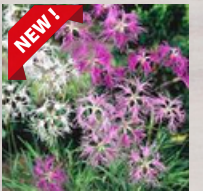

Dianthus
Superbus
Bearded