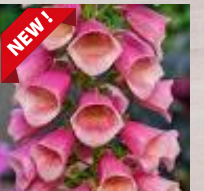

Digitalis
Arctic Fox