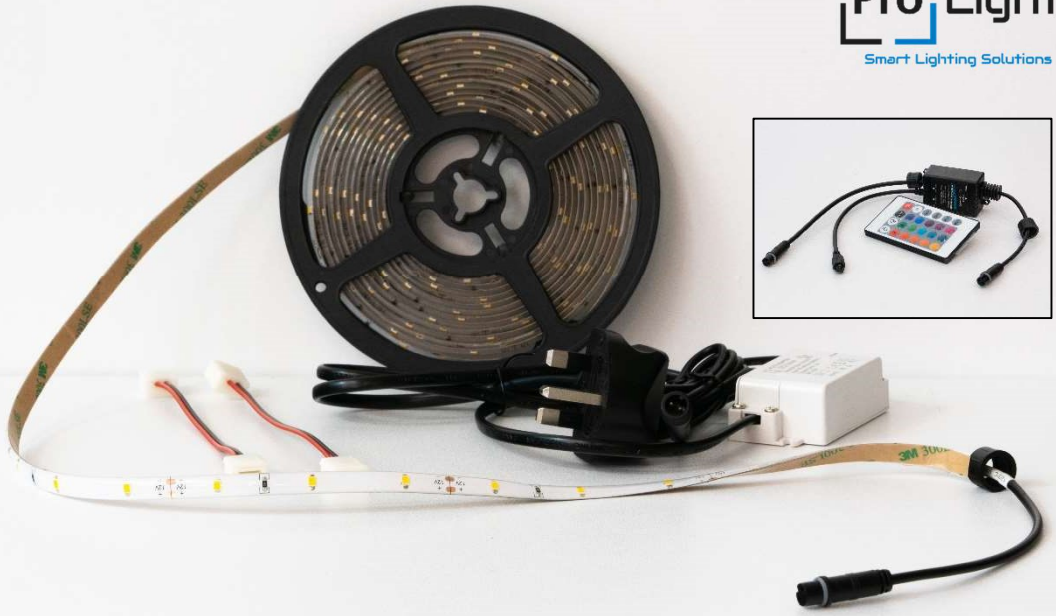

LS1122

- 5m LED Strip RGB Colour Change
- 186 different colour settings and modes
- 3M self-adhesive back
- 2 Year Warranty
- Pre-wired for plug and play installation
- Suitable for any area of the home
- In-line LED Driver for direct to mains installations
- Cuttable every 10cm
- 2 Precision connectors included

Product Specification	
Wattage	3.6W per metre
Length	5 metres
Colour Temperature (K)	RGB
IP Rating	IP65 (IP20 Driver)
Dimmable	Yes
Beam Angle	120 Degrees
Remote Included	Yes