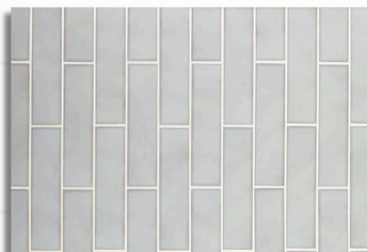

SELECTIONS SHEET

The Coquina

Exterior color

Sherwin Williams
Pure White

Doors & Shutters

Sherwin Williams
Onyx

Interior colors

Sherwin Williams
Icicle

Shower Walls

La Belle Air Ceramic Porcelain-
Vertical Stacked

Niche & Waterfall

Blu Celeste Thassos Bianco
Carrera Fan Marble Mosaic

Bathroom Floors

Sahara Sand Matte Porcelain