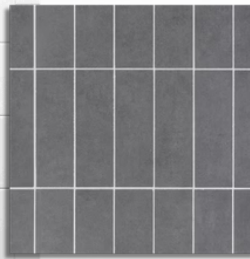

### Interior colors

Sherwin Williams  
Icicle

Ext. Light

Vanity

Chandelier

Kitchen  
Pendant

Lighting Fixtures  
Matte Black

Interior Doors  
Shaker Style

Counter Top  
Carrera White

Cabinets  
White/ Black  
Hardware

LVP  
Chastain Creek

Kitchen Backsplash  
Bright Ice White Ceramic  
Subway - Vertical Stack

Backsplash Accent  
Concept Gray Porcelain -  
Vertical