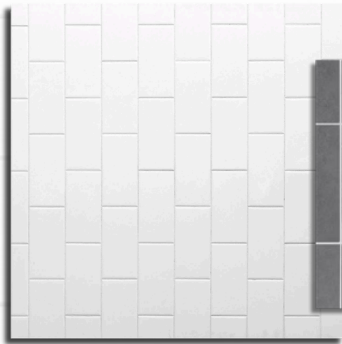

Counter Top  
Carrera White

Cabinets  
White/ Black  
Hardware

LVP  
Chastain Creek

Kitchen Backsplash  
Bright Ice White Ceramic  
Subway - Vertical Stack

Backsplash Accent  
Concept Gray Porcelain -  
Vertical