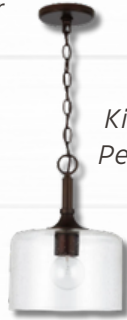

### Interior colors

Sherwin Williams  
Icicle

Ext. Light

Vanity

Chandelier

Kitchen  
Pendant

Lighting Fixtures  
Matte Black

Interior Doors  
Shaker Style

Counter Top  
Carrera White

Cabinets  
White/ Black  
Hardware

LVP  
Chastain Creek

Kitchen Backsplash  
Bright Ice White Ceramic  
Subway - Vertical Stack

Backsplash Accent  
Concept Gray Porcelain -  
Vertical