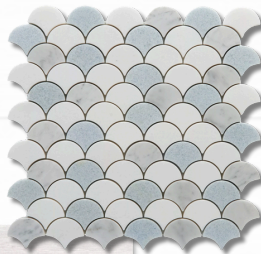

### Interior colors

Sherwin Williams  
Icicle

Ext. Light

Vanity

Chandelier

Kitchen  
Pendant

Lighting Fixtures  
Matte Black

Interior Doors  
Shaker Style

Counter Top  
Carrera White

Cabinets  
White/ Black  
Hardware

LVP  
Chastain Creek

Kitchen Backsplash  
Bright Ice White Ceramic  
Subway - Vertical Stack

Backsplash Accent  
Concept Gray Porcelain -  
Vertical

### Niche & Waterfall

Blu Celeste Thassos Bianco  
Carrera Fan Marble Mosaic