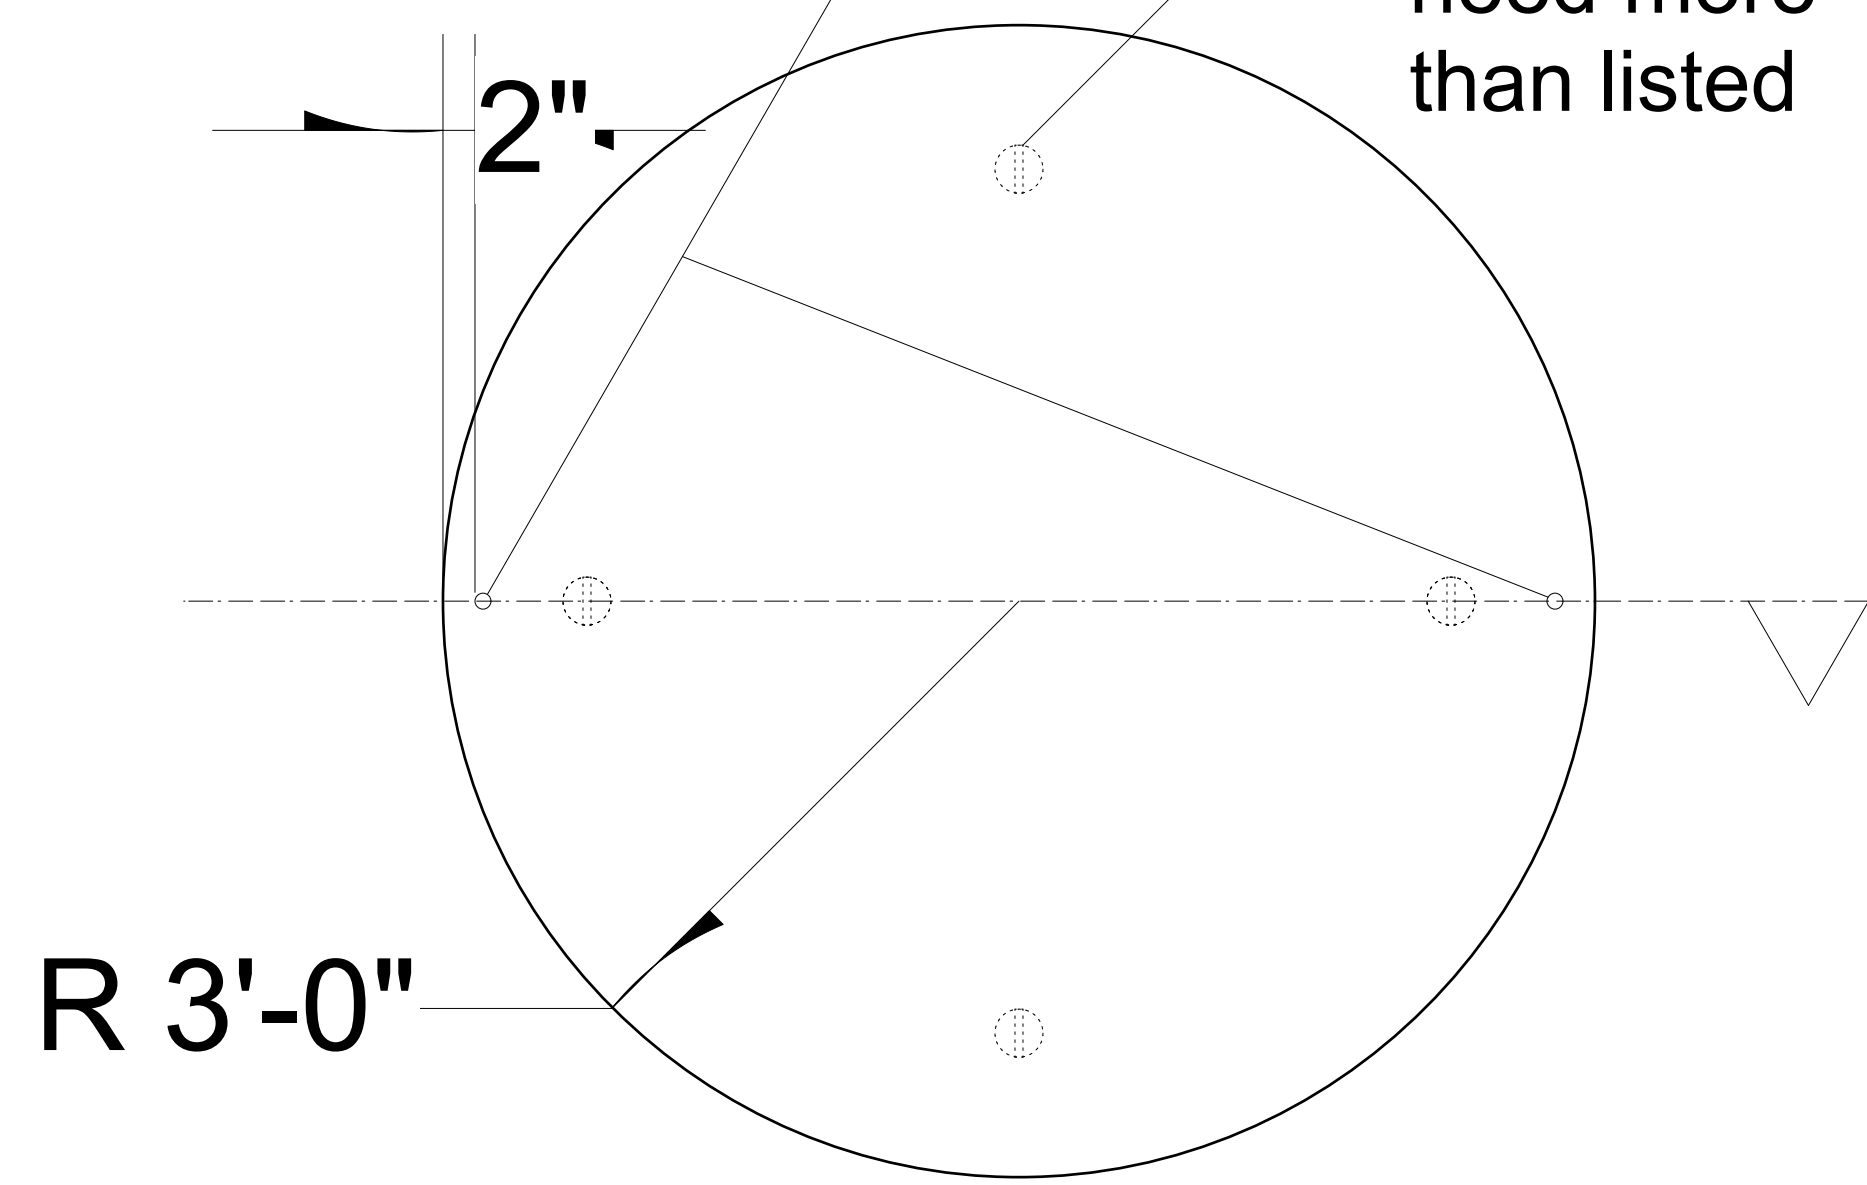

CNC Cutout

Rod insert sleeves

3" Swivel casters, may need more than listed

Plan View

Top View

Section View

NOTES:

Project:  
**The Wolves  
by Sarah DeLappe**