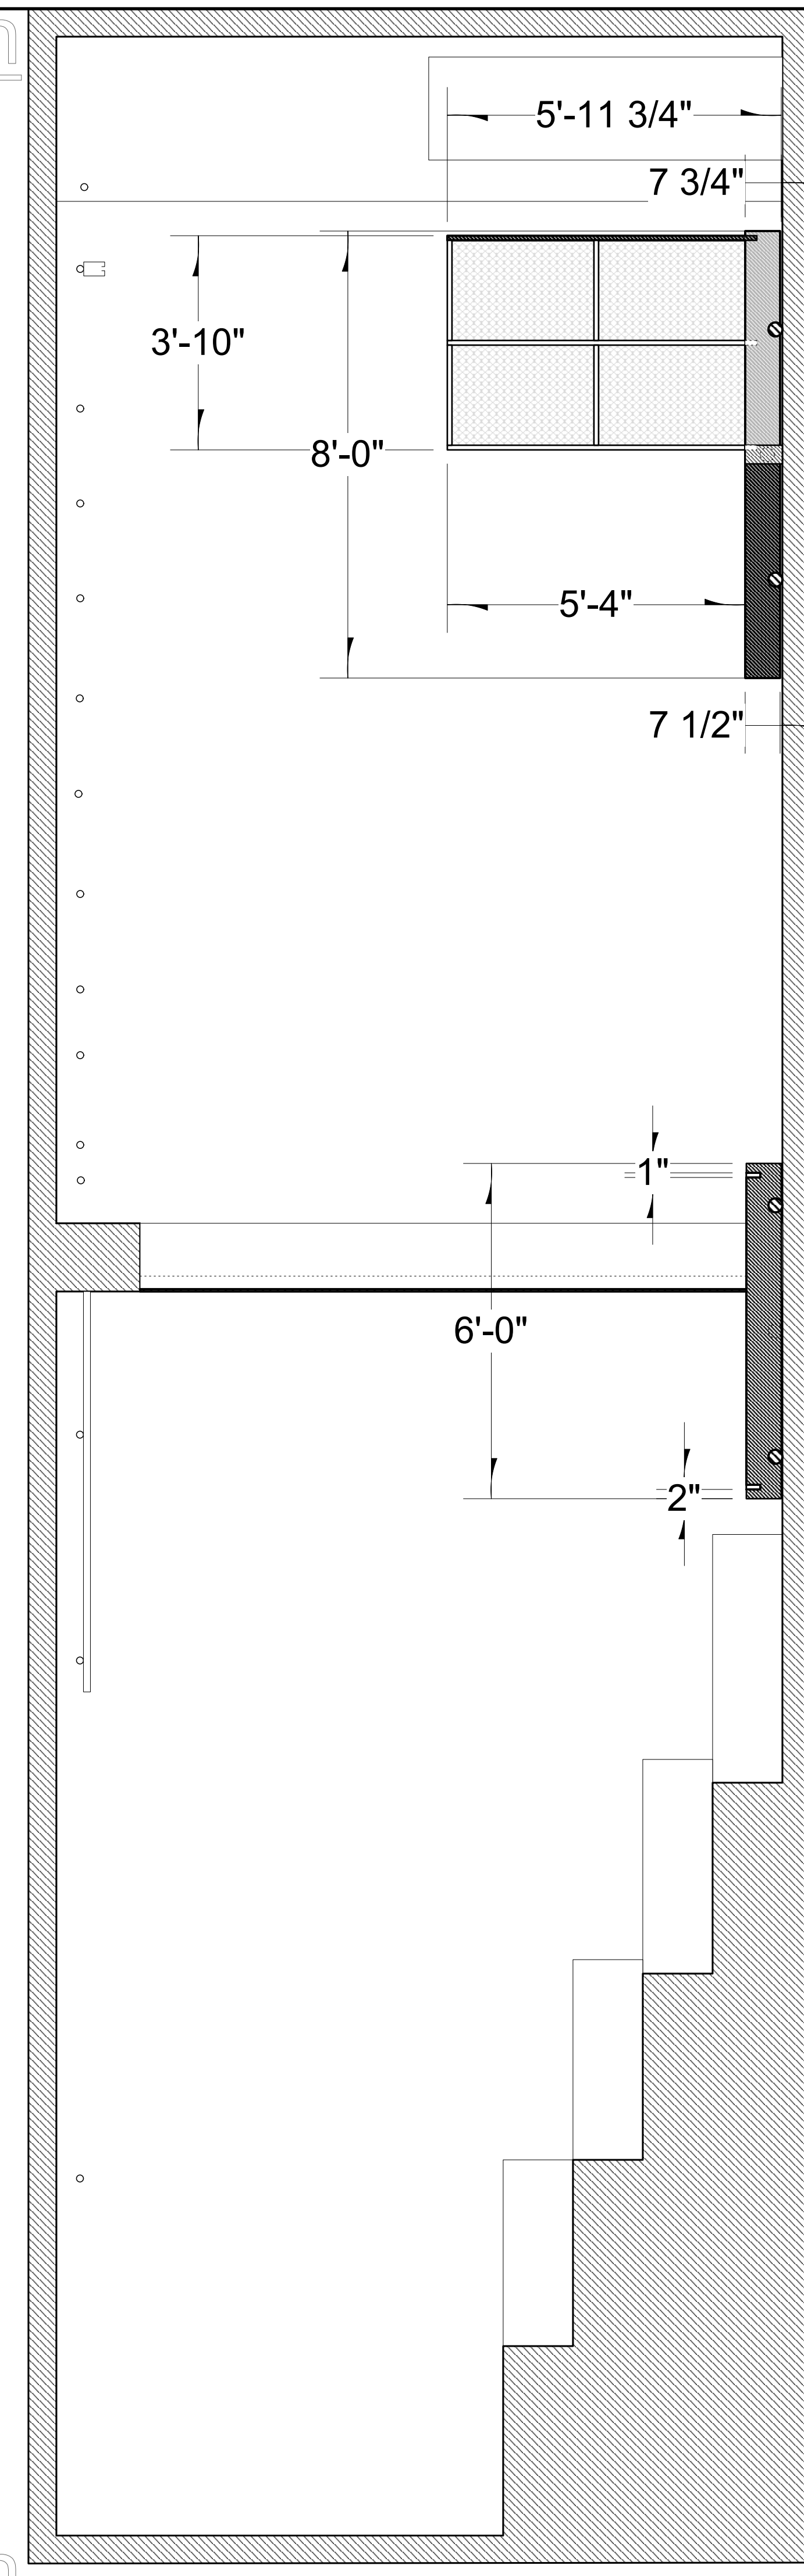

Date: 1/5/2023

Scale: 1/2" = 1' - 0"

Sheet: 1 OF 5

Directed By:	Sofia Ruiz & Fiona Schirmer
Scenic Designer:	N. Tomlin
Lighting Designer:	Jacob Yurkovich
Technical Director:	Jeremy Miller
Drawn By:	N. Tomlin
Revision Date:	

NOTES:

Project:	<b>The Wolves</b> by Sarah DeLappe
Producer:	UCA Department of Theatre and Film
Purpose:	<b>Ground Elevation</b>

Date: 1/5/2023

Scale: 3/4" = 1' - 0"

Sheet: **3**  
OF  
**5**

Exploded Build