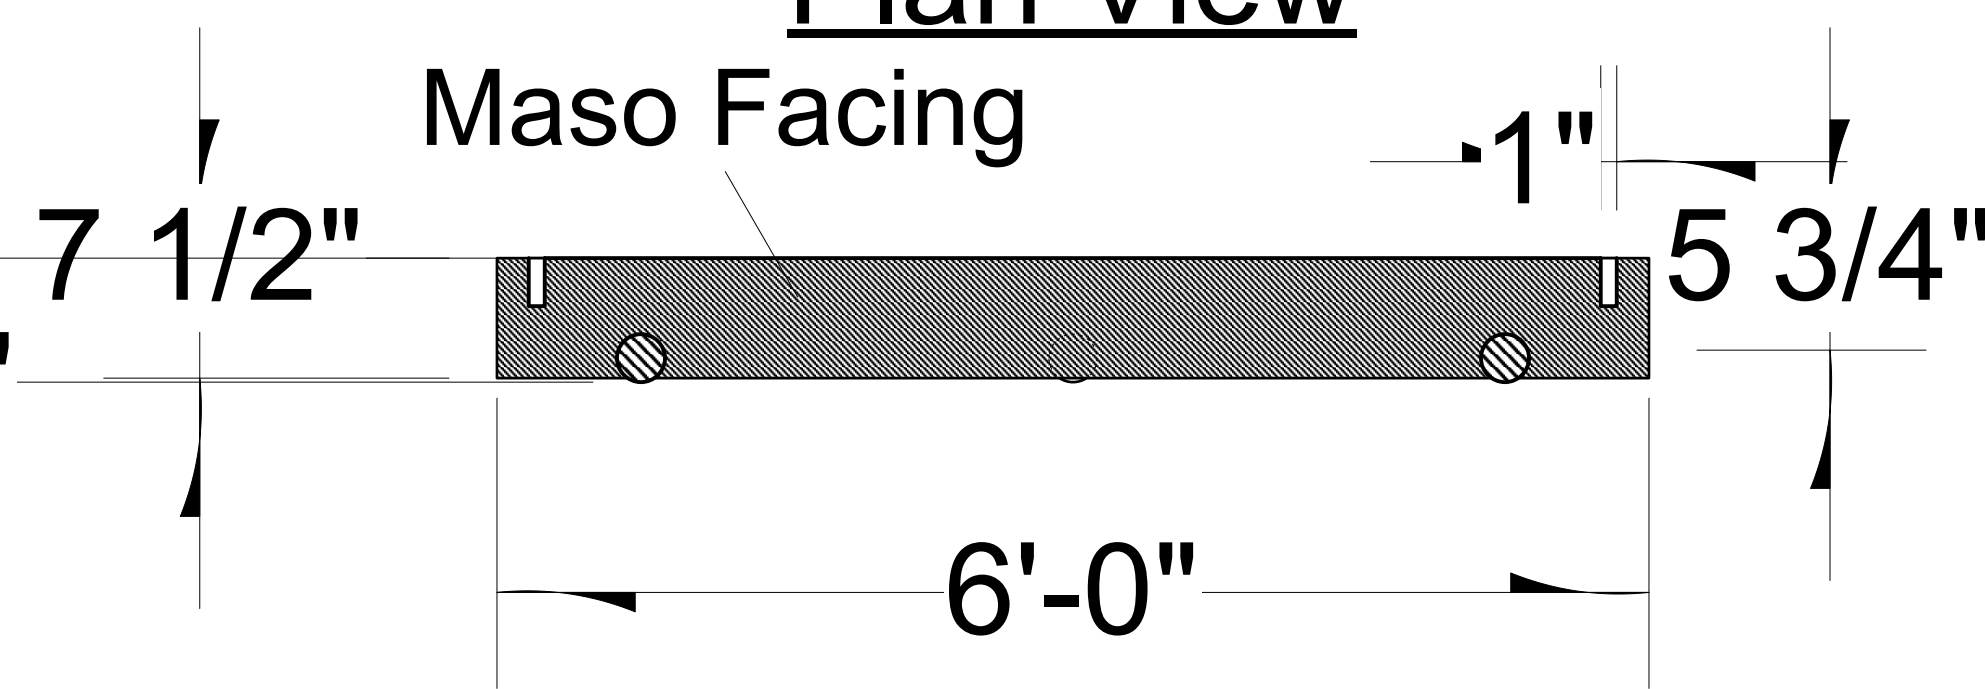

CNC Cutout

Rod insert sleeves

3" Swivel casters, may need more than listed

Plan View

Top View

Section View

NOTES:

Project:  
**The Wolves  
by Sarah DeLappe**