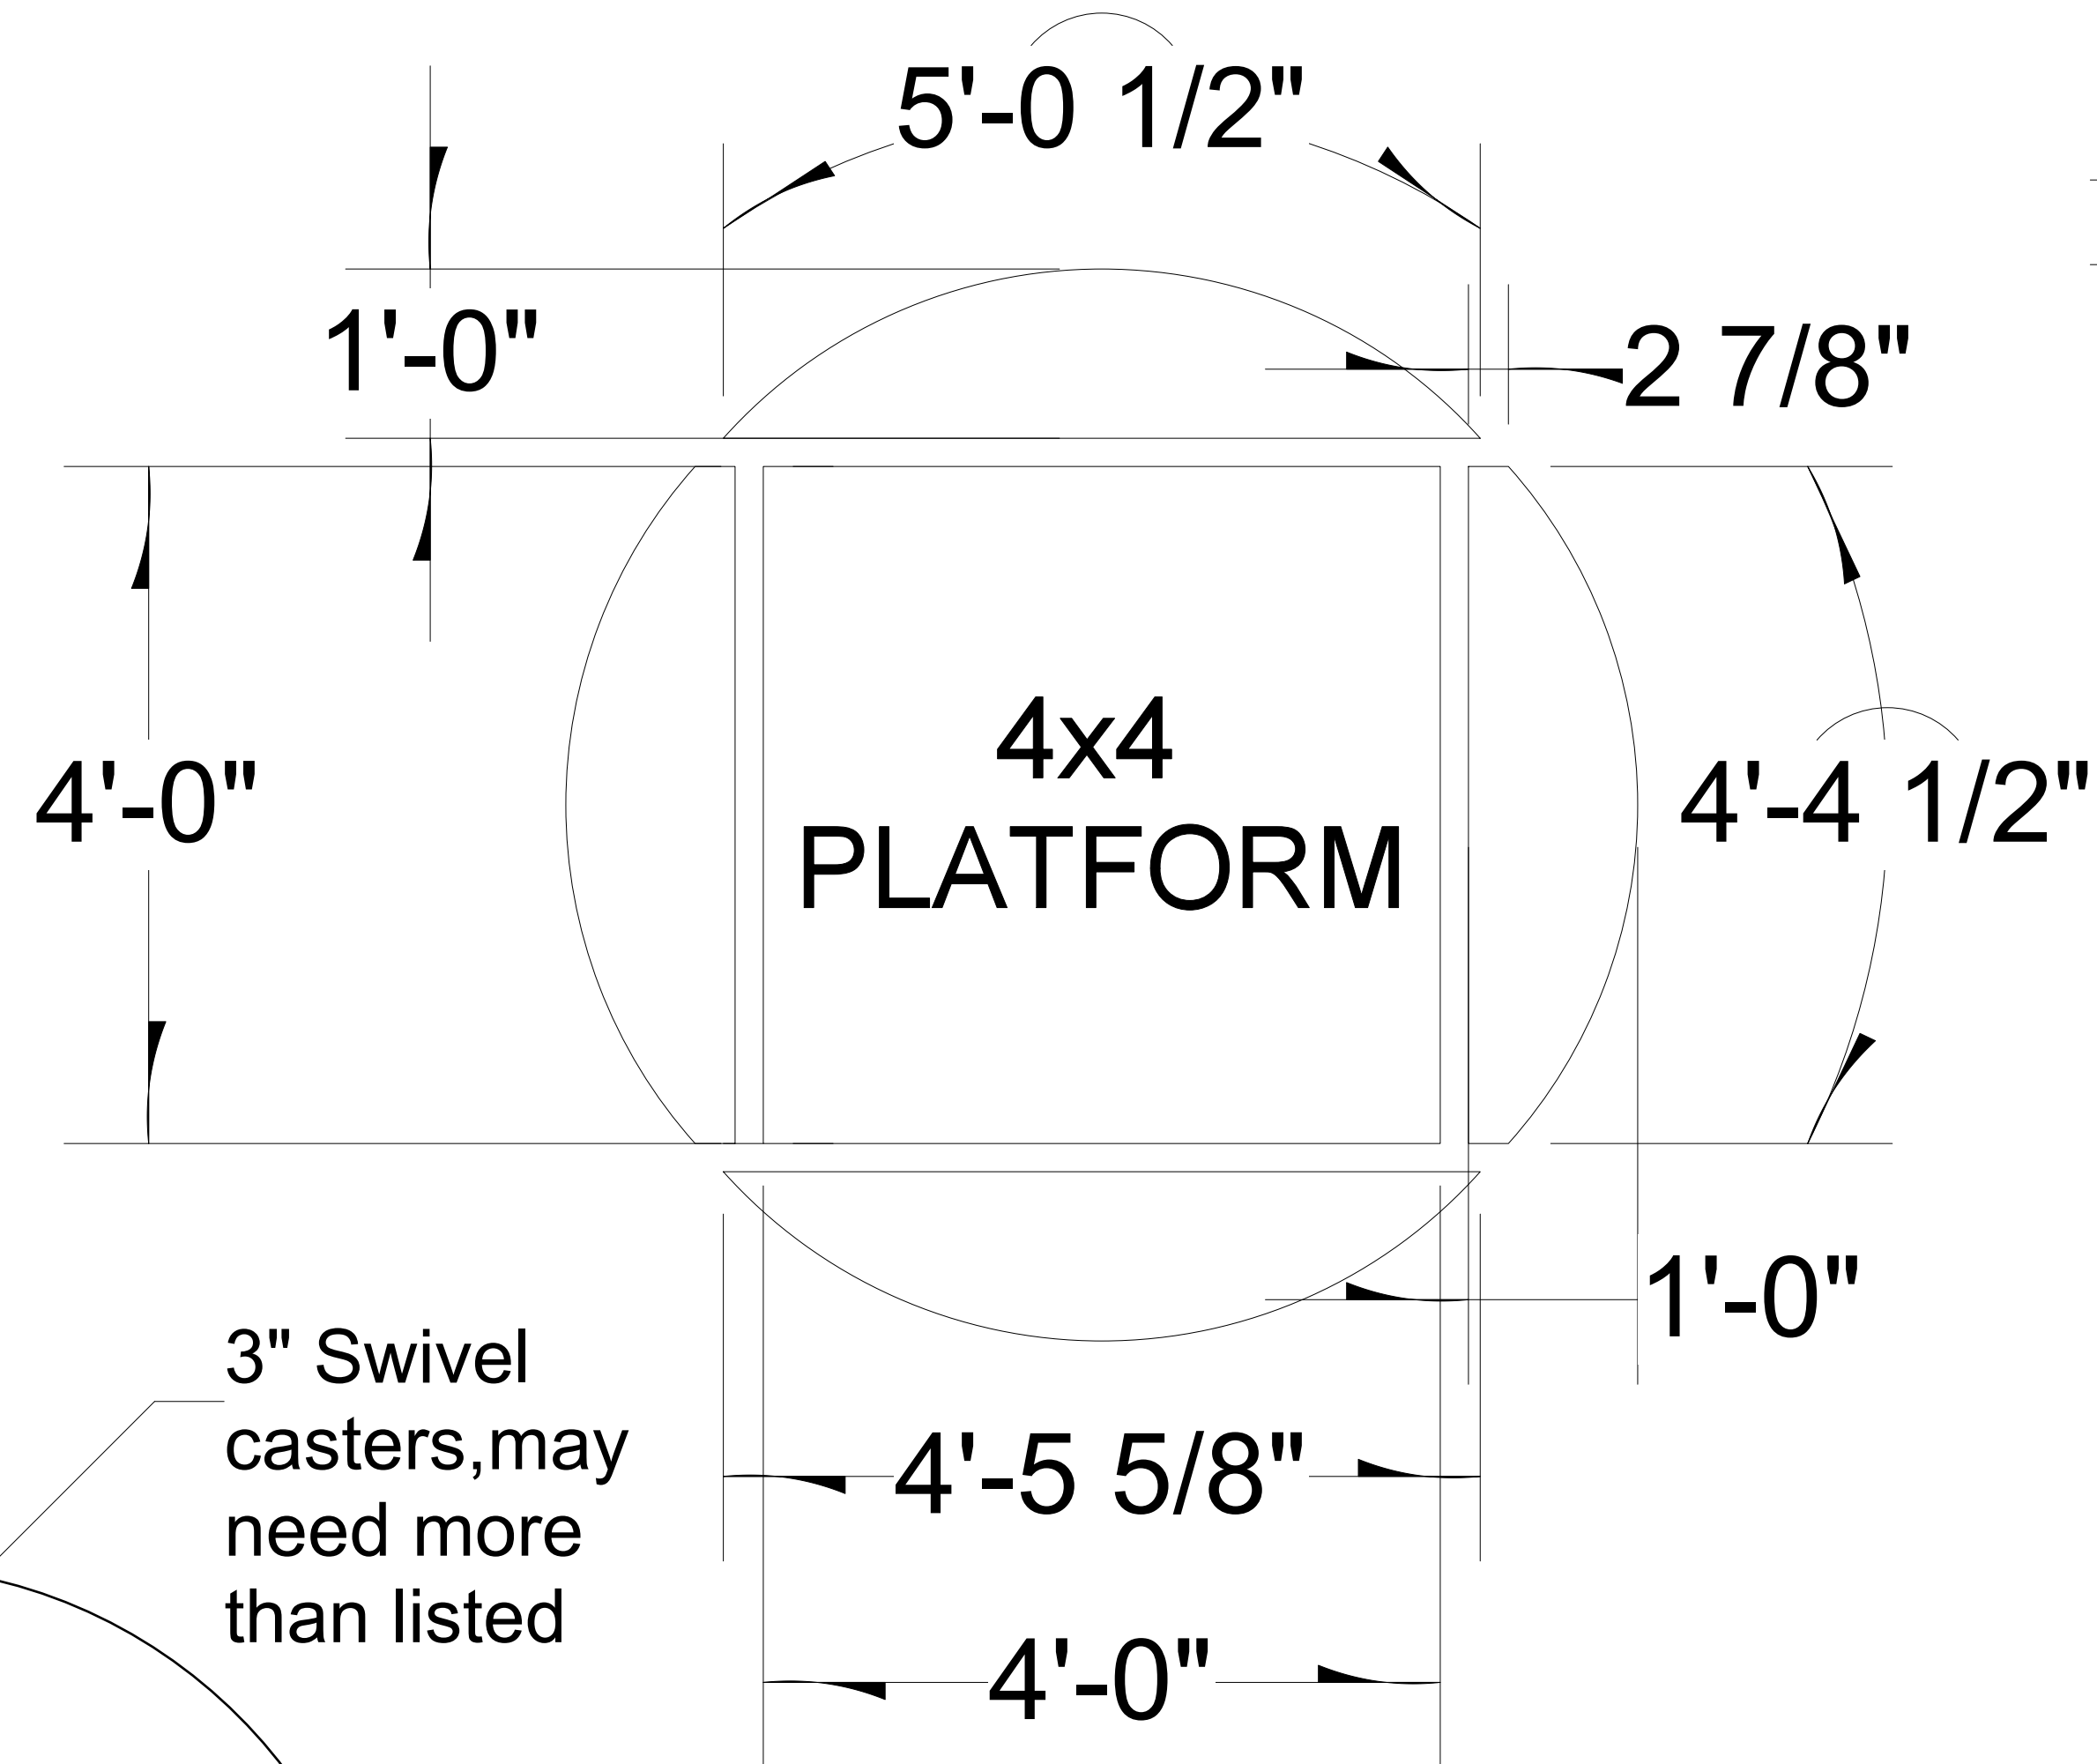

NOTES:

Project:	<b>The Wolves</b> by Sarah DeLappe
Producer:	UCA Department of Theatre and Film
Purpose:	<b>Ground Elevation</b>

Date: 1/5/2023

Scale: 3/4" = 1' - 0"

Sheet: **3**  
OF  
**5**

Exploded Build

CNC Cutout

Rod insert sleeves

3" Swivel casters, may need more than listed

Plan View

Top View

Section View

NOTES:

Project:  
**The Wolves  
by Sarah DeLappe**

NOTES:

Project: **The Wolves by Sarah DeLappe**

Producer: UGA Department of Theatre and Film  
Purpose: Goal Platform Detail

Date: 1/5/2023

Scale: 3/4" = 1' - 0"

Sheet:

**5**  
OF  
**5**