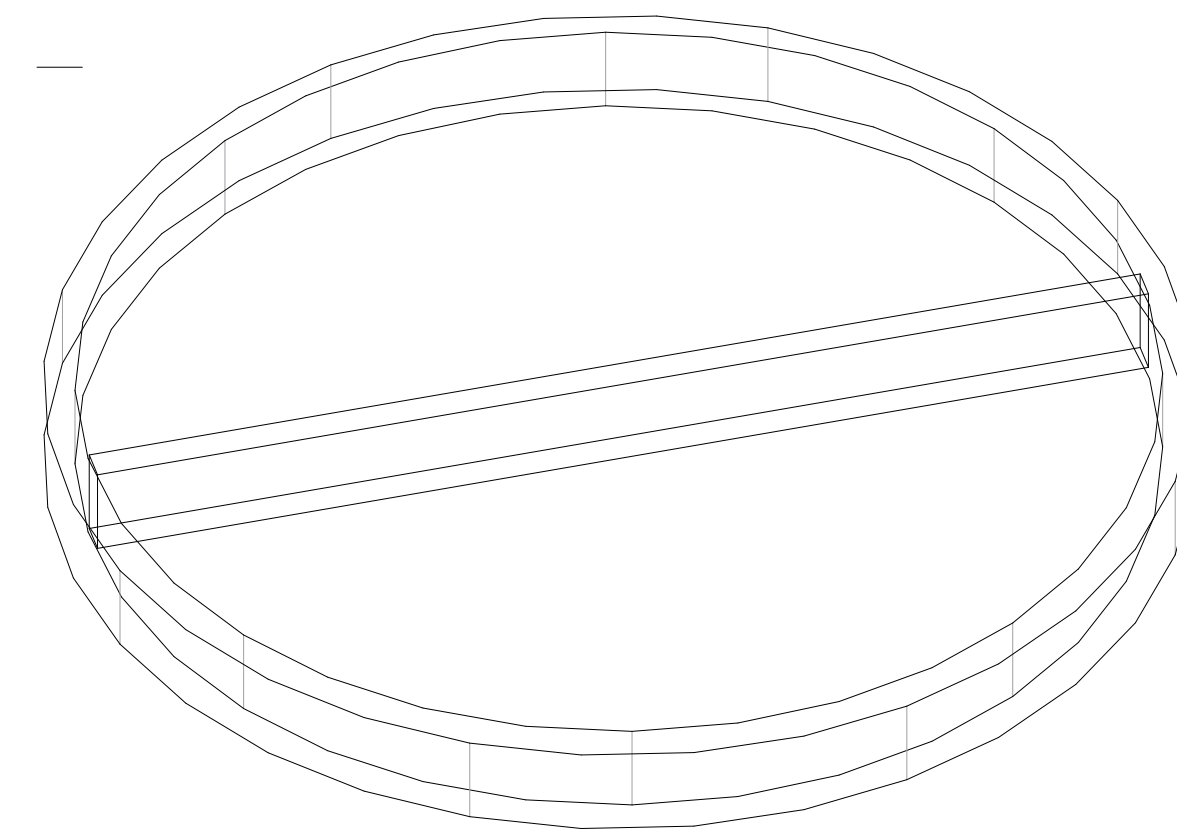

CNC Cutout

Rod insert sleeves

3" Swivel casters, may need more than listed

Plan View

Top View

Section View

NOTES:

Project:  
**The Wolves  
by Sarah DeLappe**