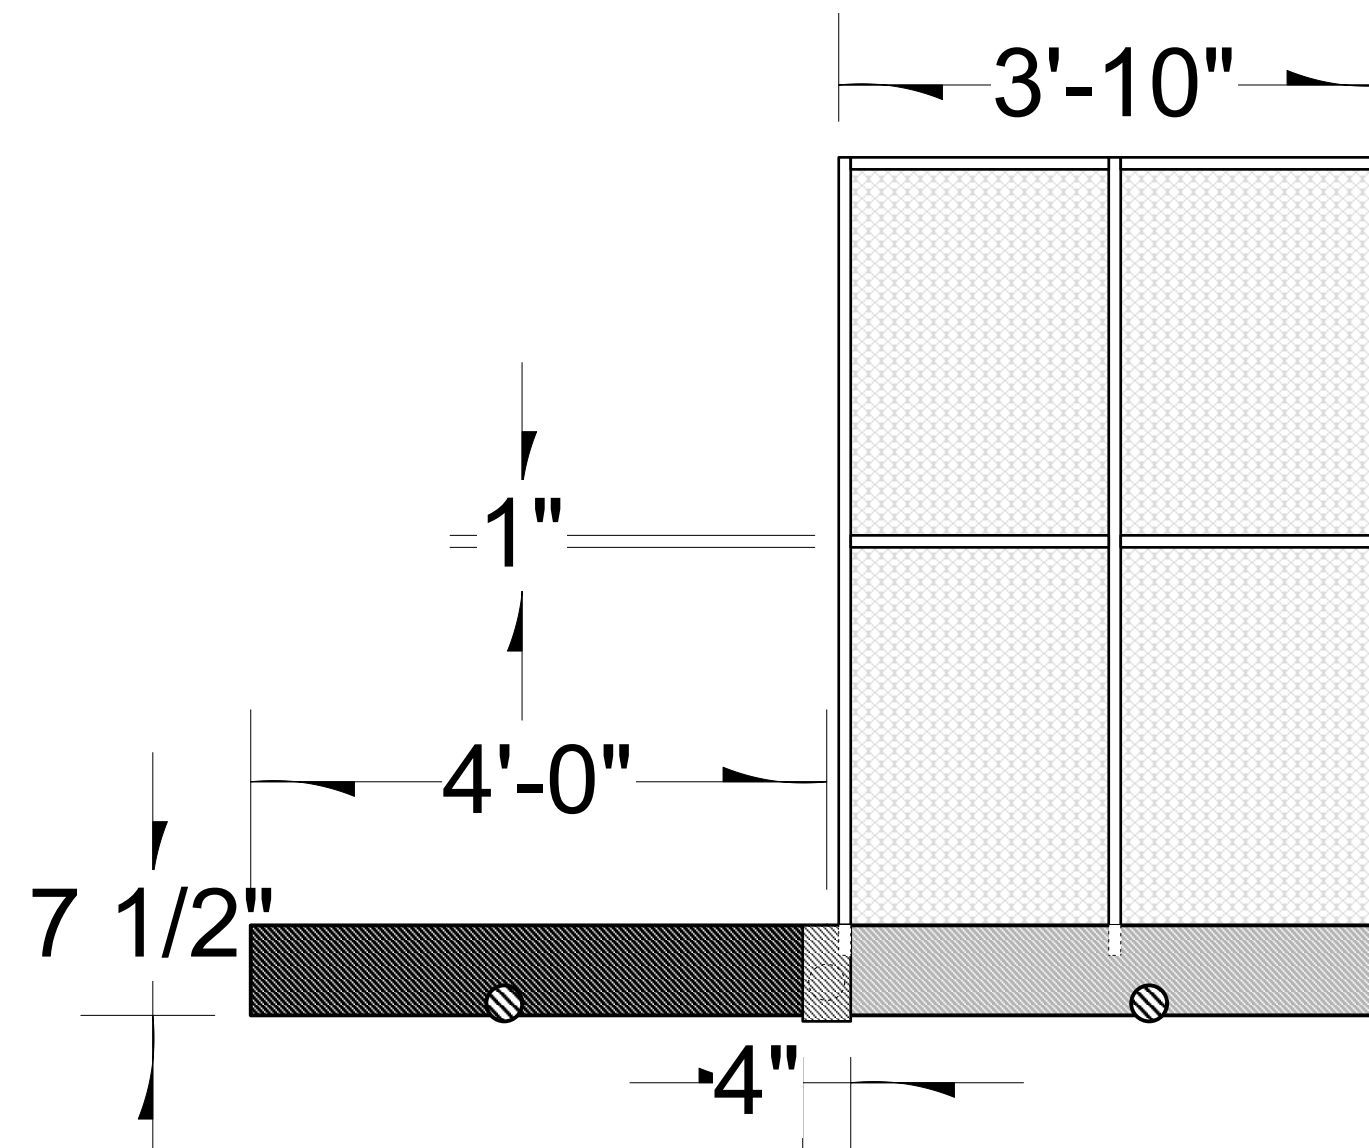

Section View