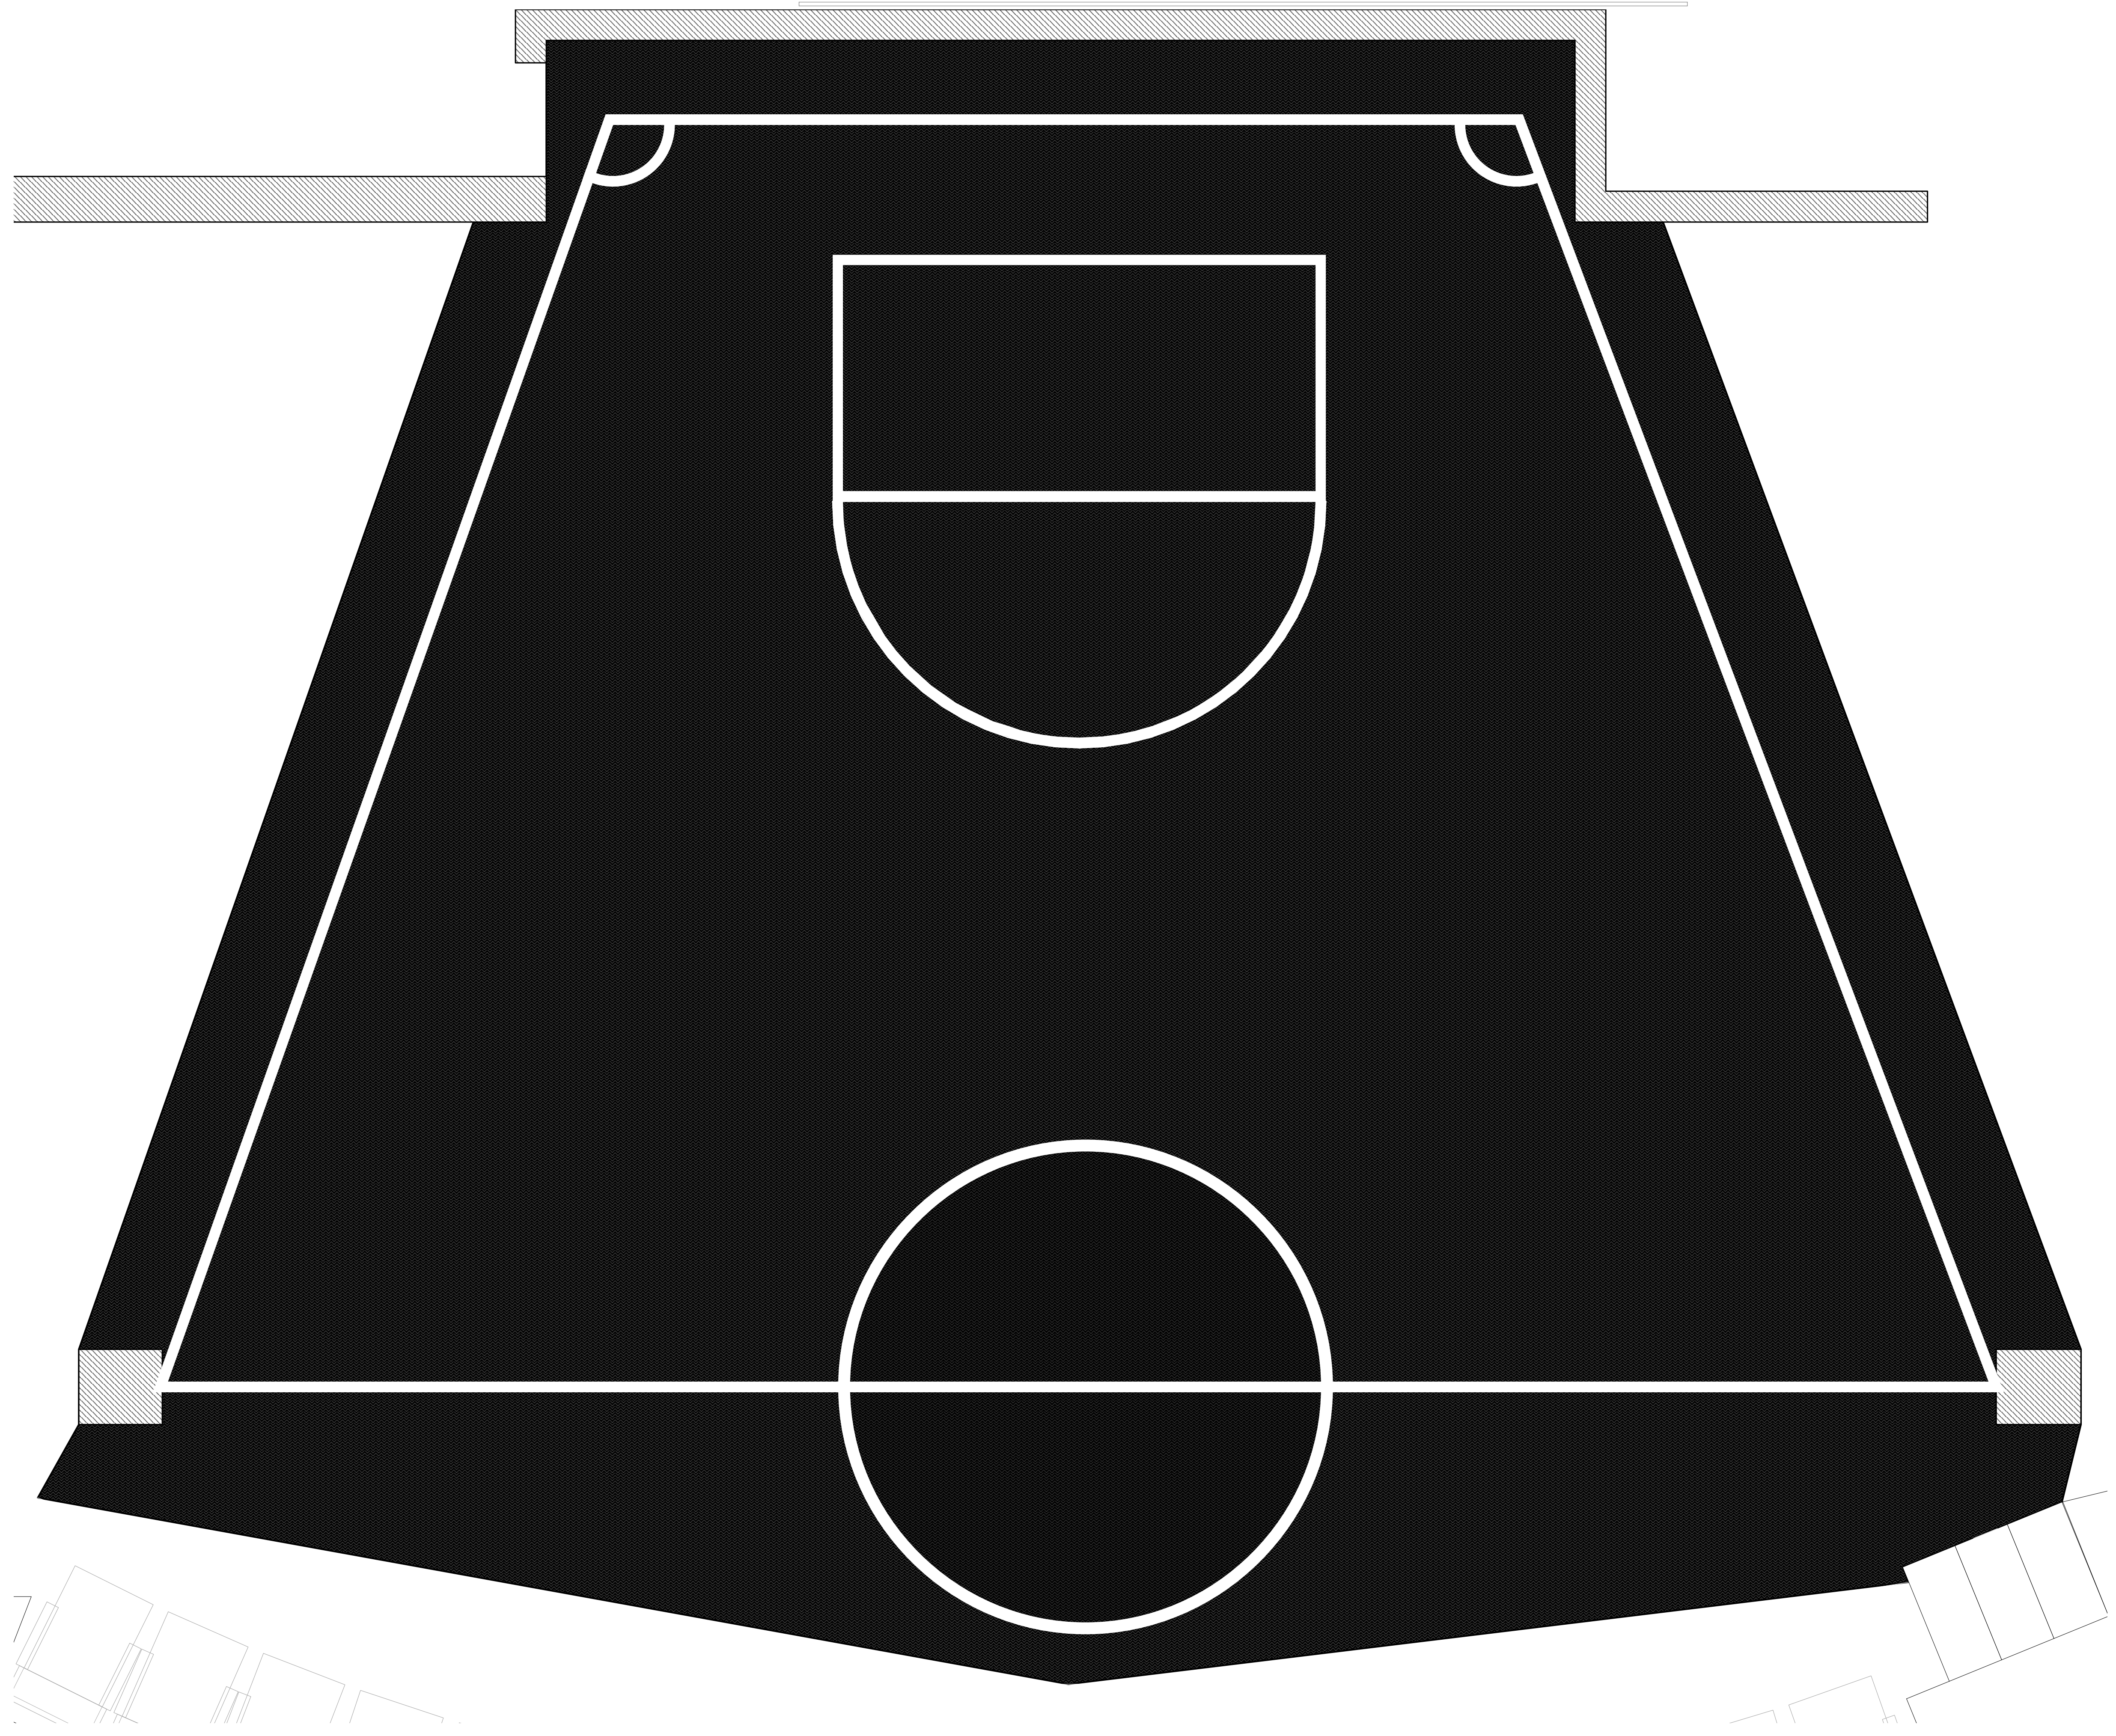

Date: 1/5/2023

Scale: 1/2" = 1' - 0"

Sheet: 1 OF 5

Directed By:	Sofia Ruiz & Fiona Schirmer
Scenic Designer:	N. Tomlin
Lighting Designer:	Jacob Yurkovich
Technical Director:	Jeremy Miller
Drawn By:	N. Tomlin
Revision Date:	

NOTES:

Project: **The Wolves**  
 by Sarah DeLappe

Producer: UGA Department of Theatre and Film

Purpose: **Ground Section Dimensions**

Date: 1/5/2023

Scale: 1/2" = 1' - 0"

Sheet: **2**  
 OF  
**5**

Directed By:	Sofia Ruiz & Fiona Schirmer
Scenic Designer:	N. Tomlin
Lighting Designer:	Jacob Yurkovich
Technical Director:	Jeremy Miller
Drawn By:	N. Tomlin
Revision Date:	12/15/2022

NOTES:

Project:	<b>The Wolves</b> by Sarah DeLappe
Producer:	UCA Department of Theatre and Film
Purpose:	<b>Ground Elevation</b>

Date: 1/5/2023

Scale: 3/4" = 1' - 0"

Sheet: **3**  
OF  
**5**

Exploded Build