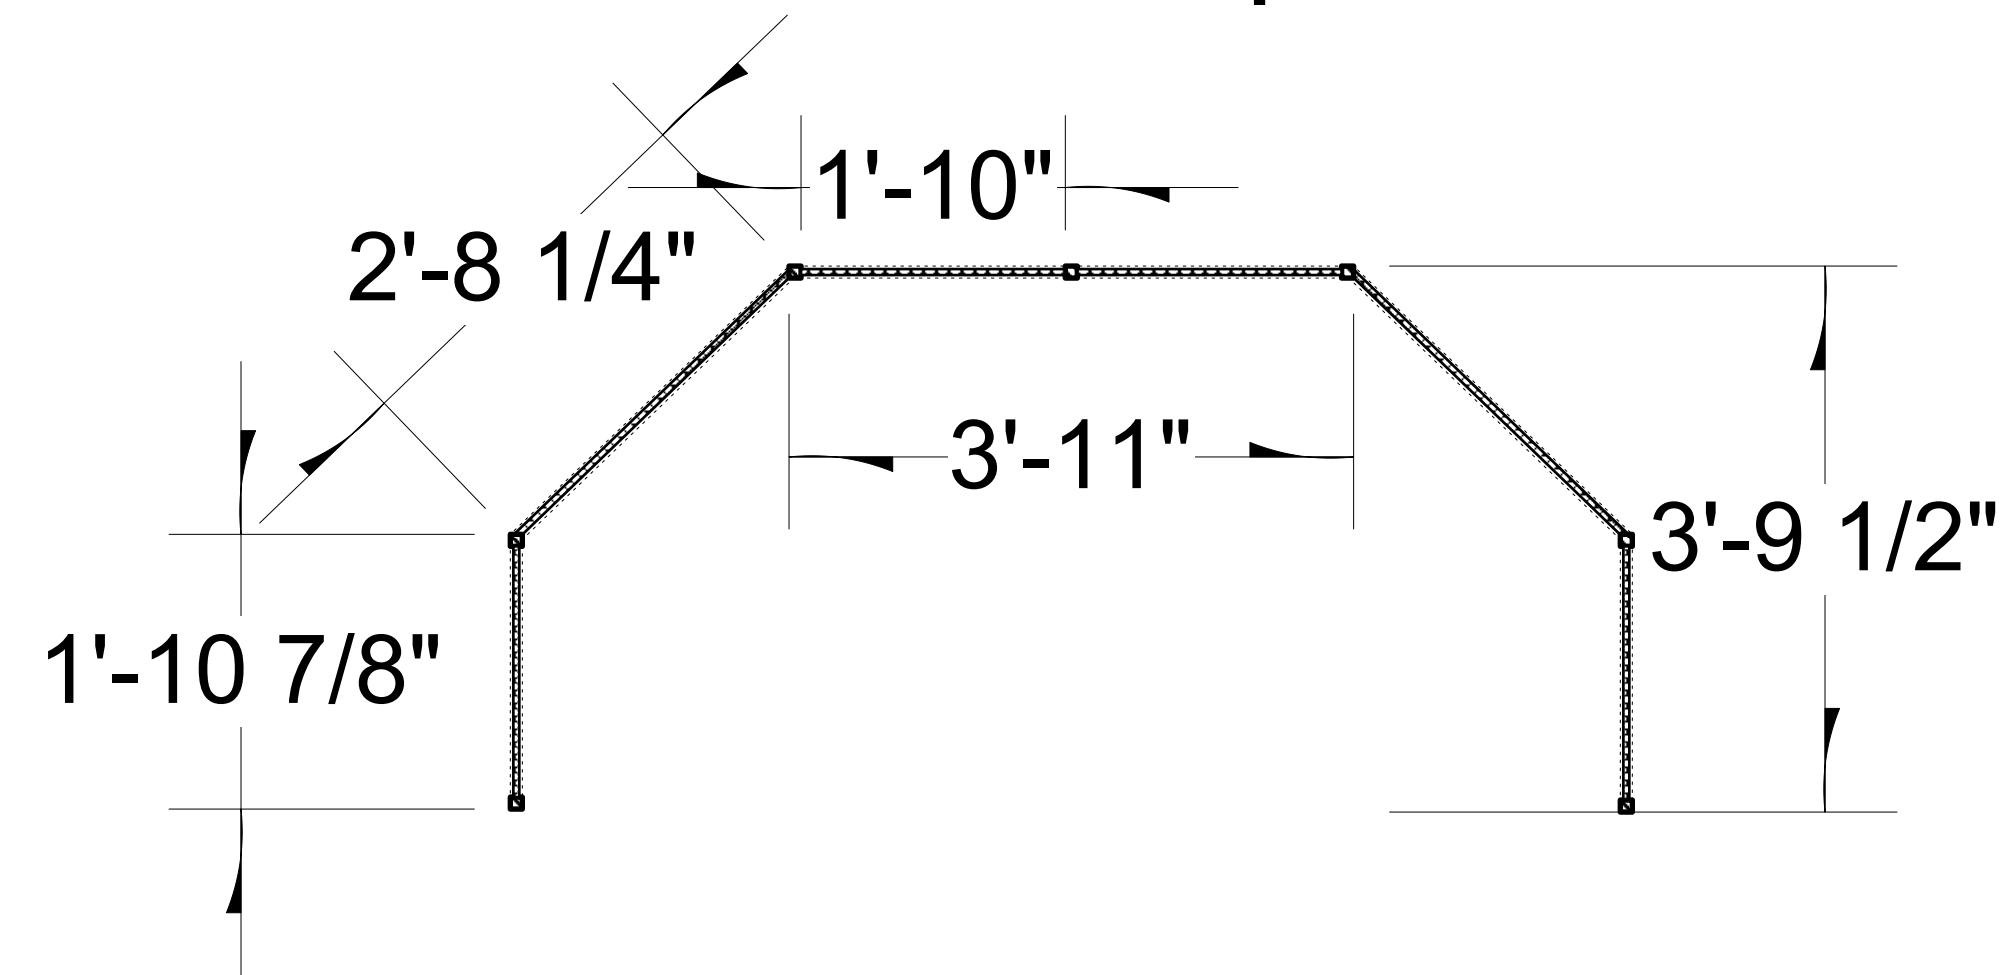

**Build Layout**

**Plan View**

**Section View**

**Platform Top View**

**Goal Post Top View**

**Goal Platform Back View**

**Goal Post Front View**

Directed By:	Sofia Ruiz & Fiona Schirmer
Scenic Designer:	N. Tomlin
Lighting Designer:	Jacob Yurkovich
Technical Director:	Jeremy Miller
Drawn By:	N. Tomlin
Revision Date:	