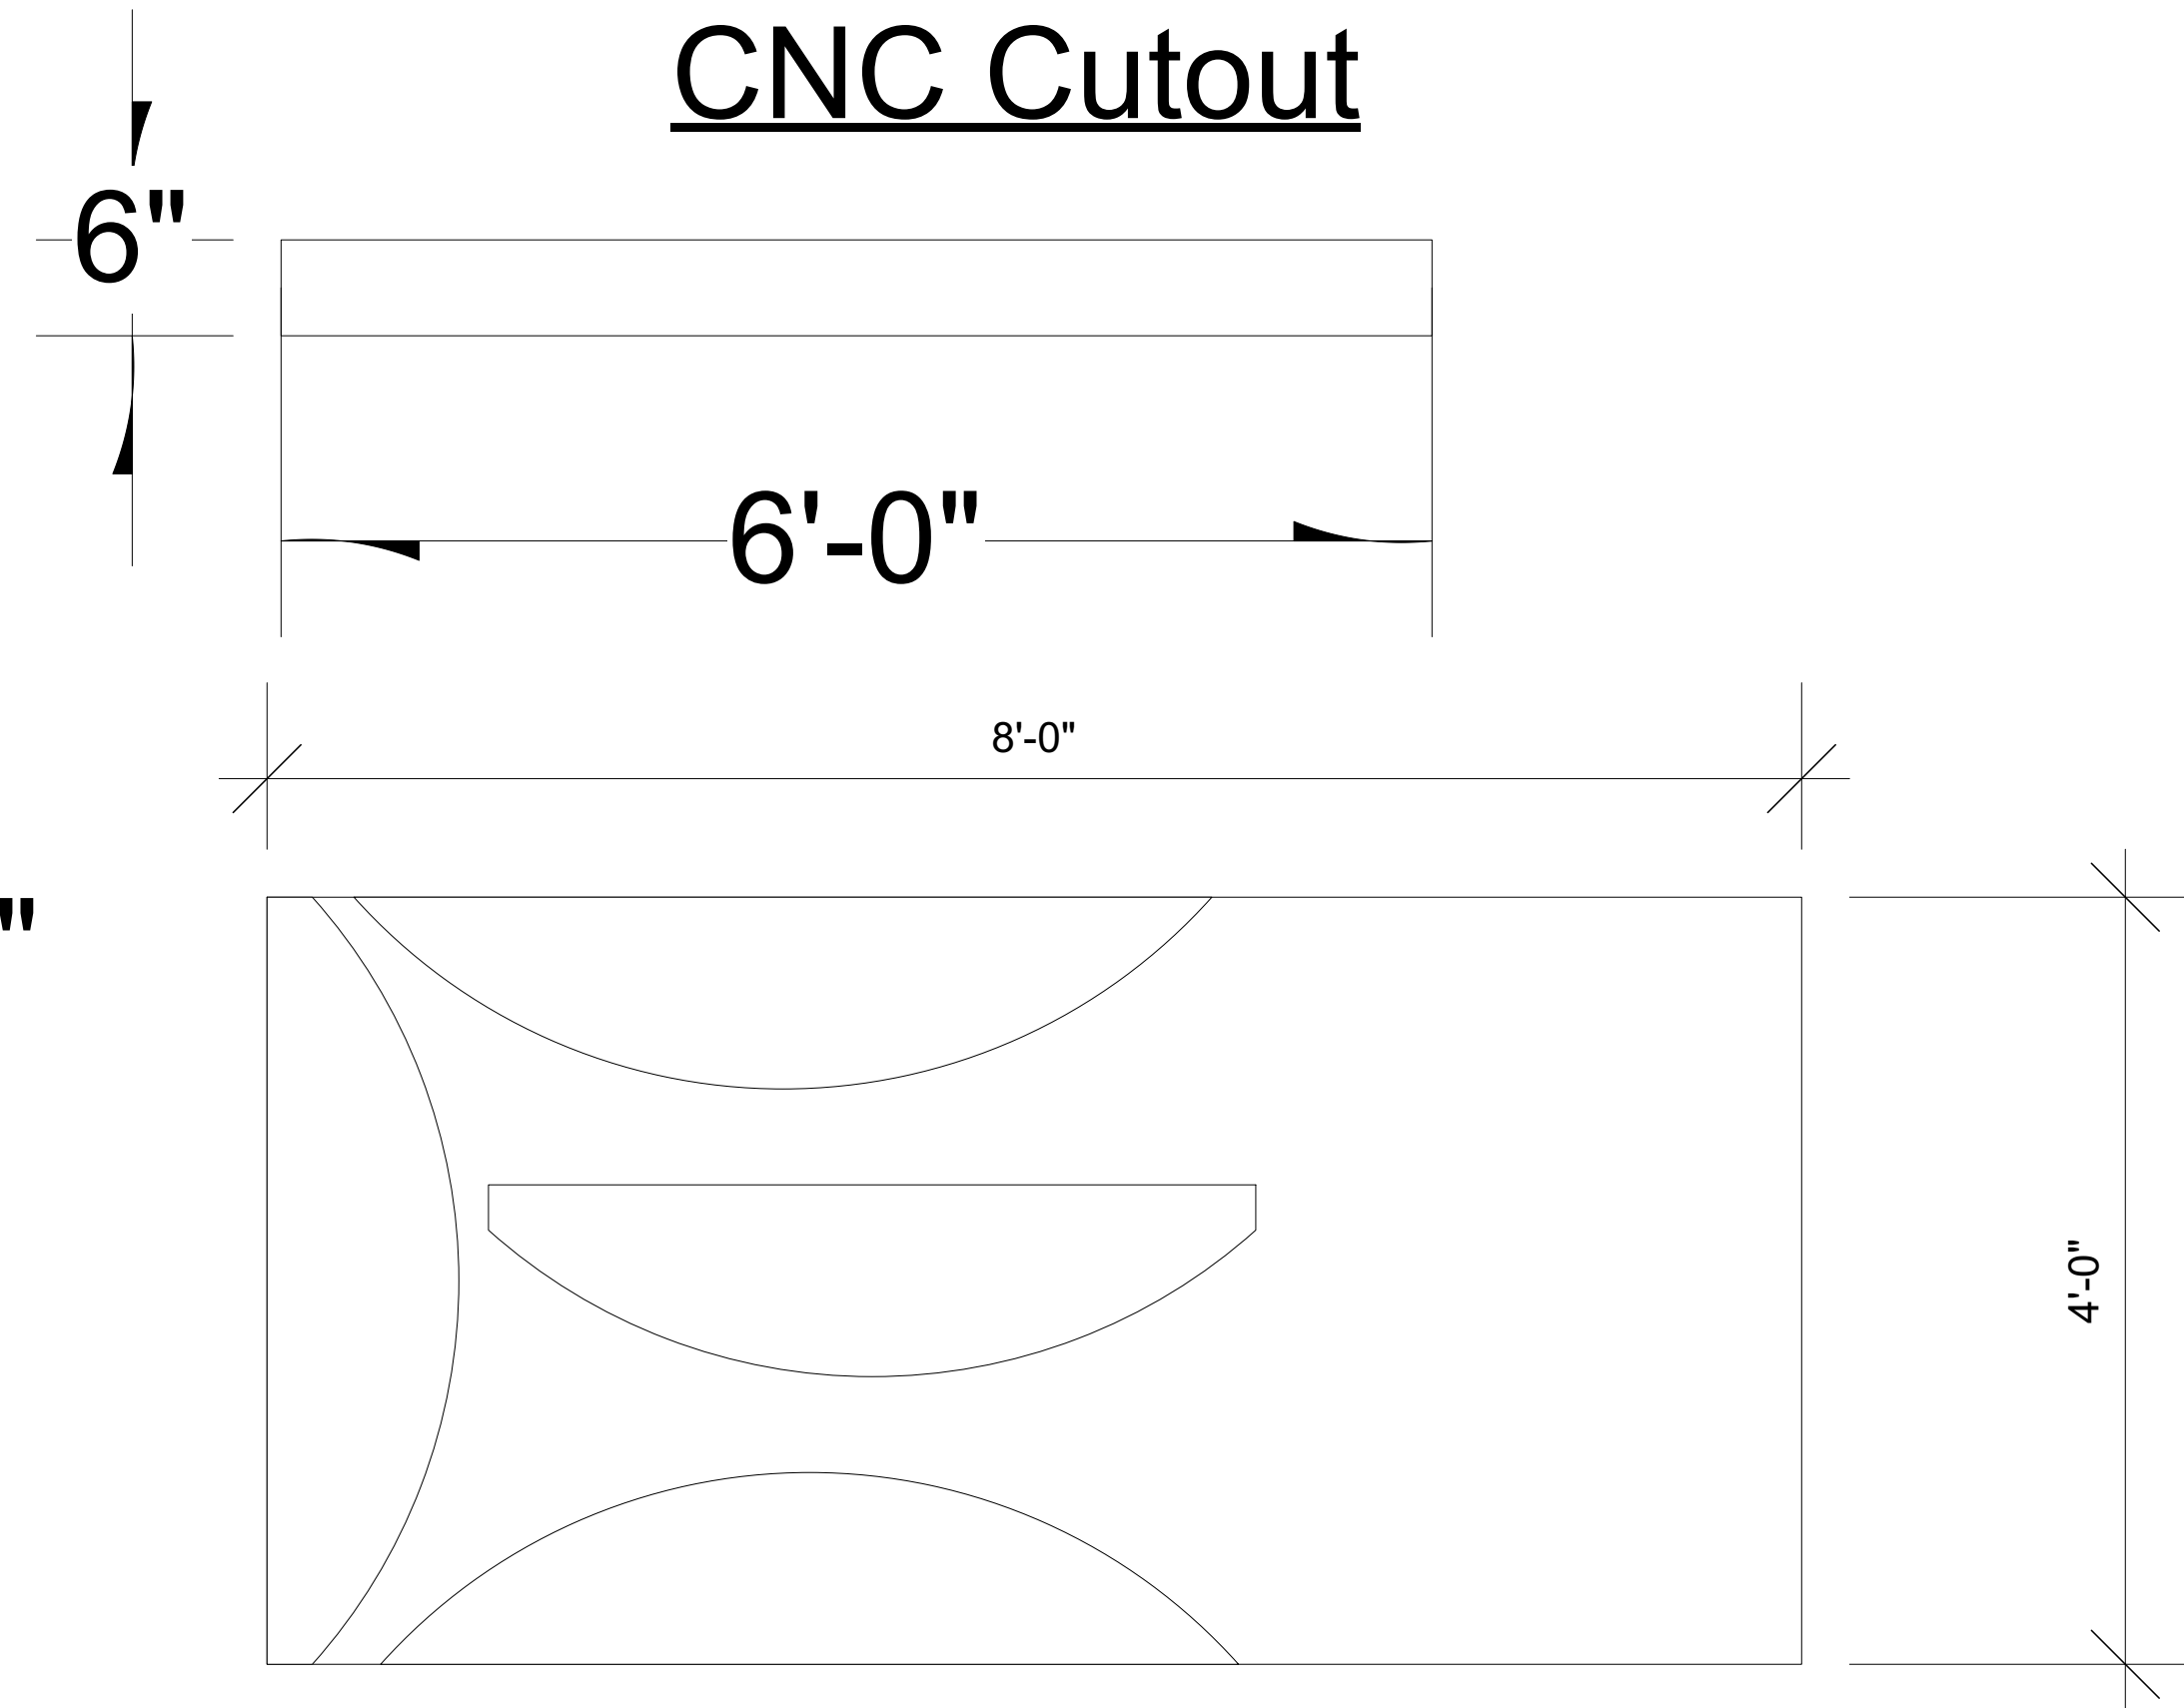

NOTES:

Project:	<b>The Wolves</b> by Sarah DeLappe
Producer:	UCA Department of Theatre and Film
Purpose:	<b>Ground Elevation</b>

Date: 1/5/2023

Scale: 3/4" = 1' - 0"

Sheet: **3**  
OF  
**5**

Exploded Build

CNC Cutout

Rod insert sleeves

3" Swivel casters, may need more than listed

Plan View

Top View

Section View

NOTES:

Project:  
**The Wolves  
by Sarah DeLappe**