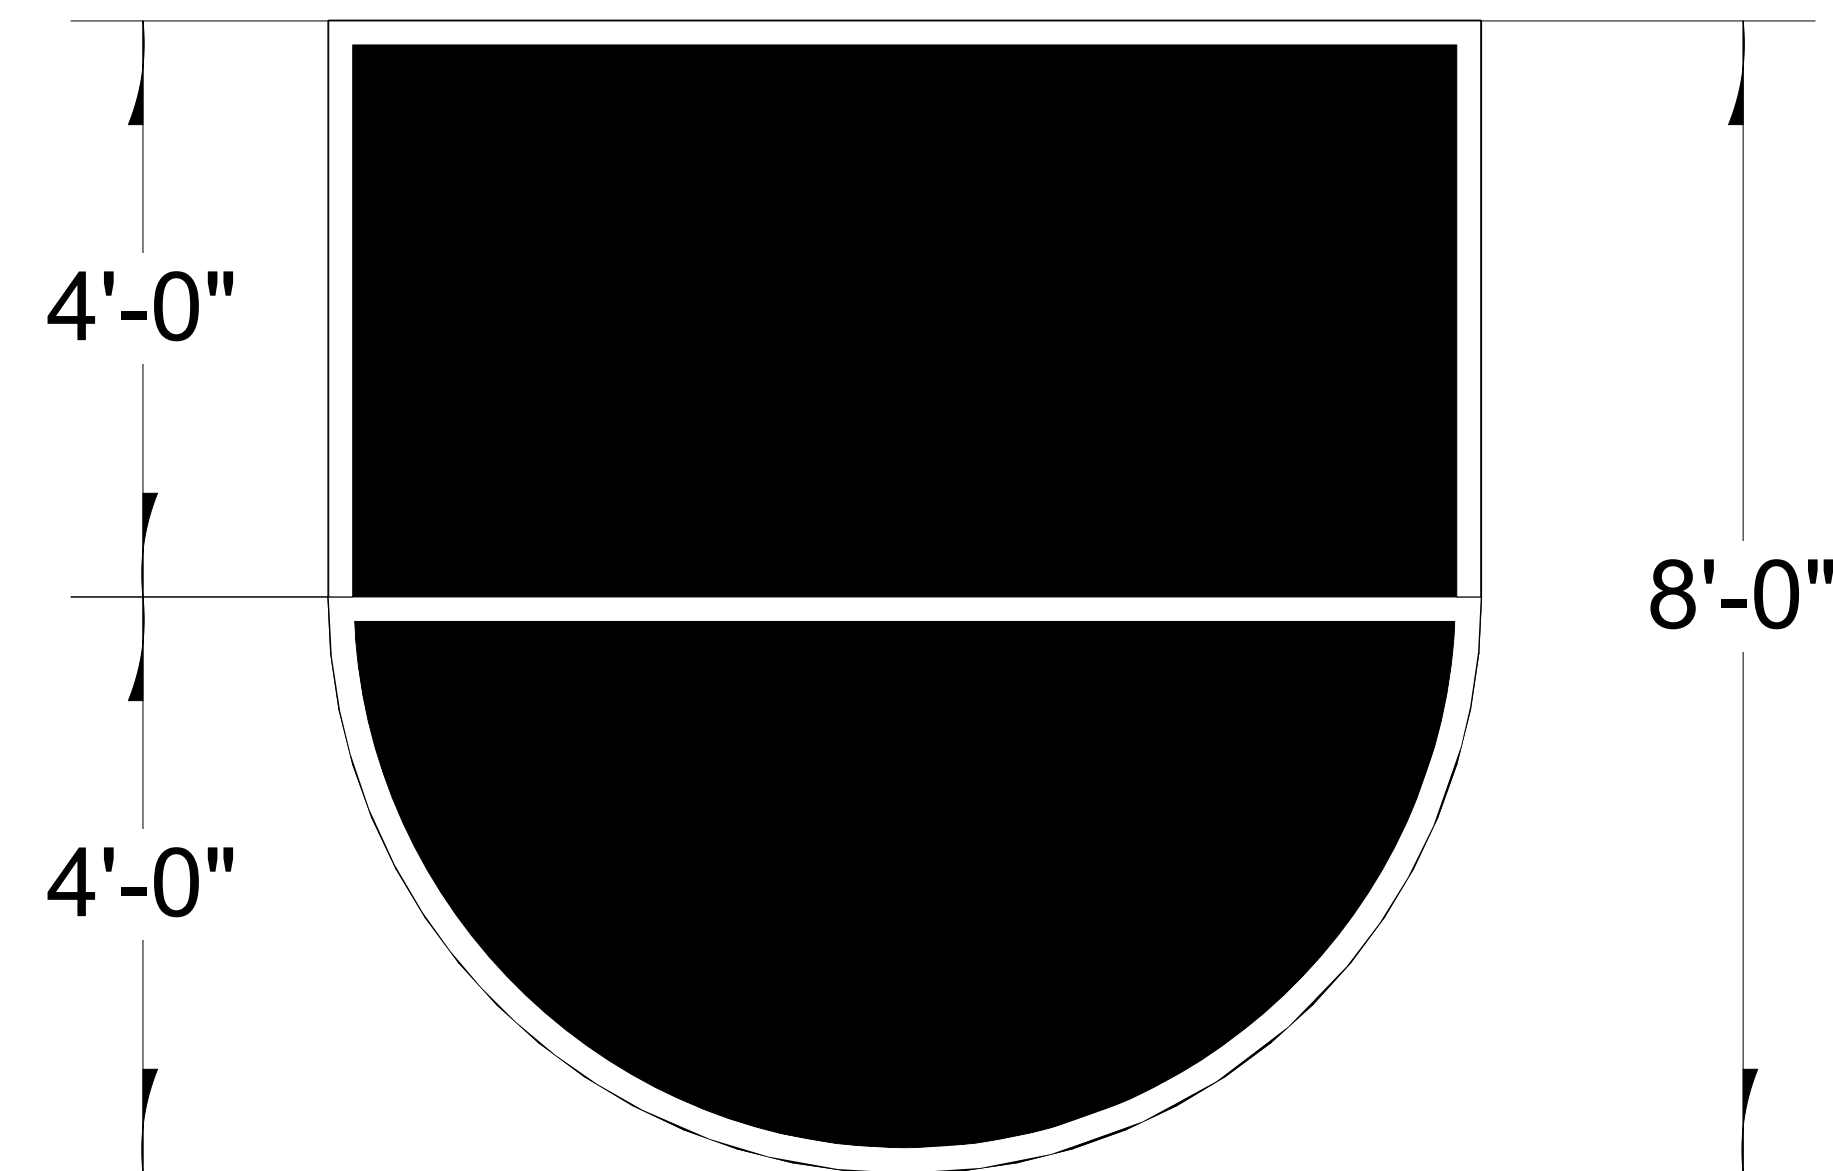

Platform Top View