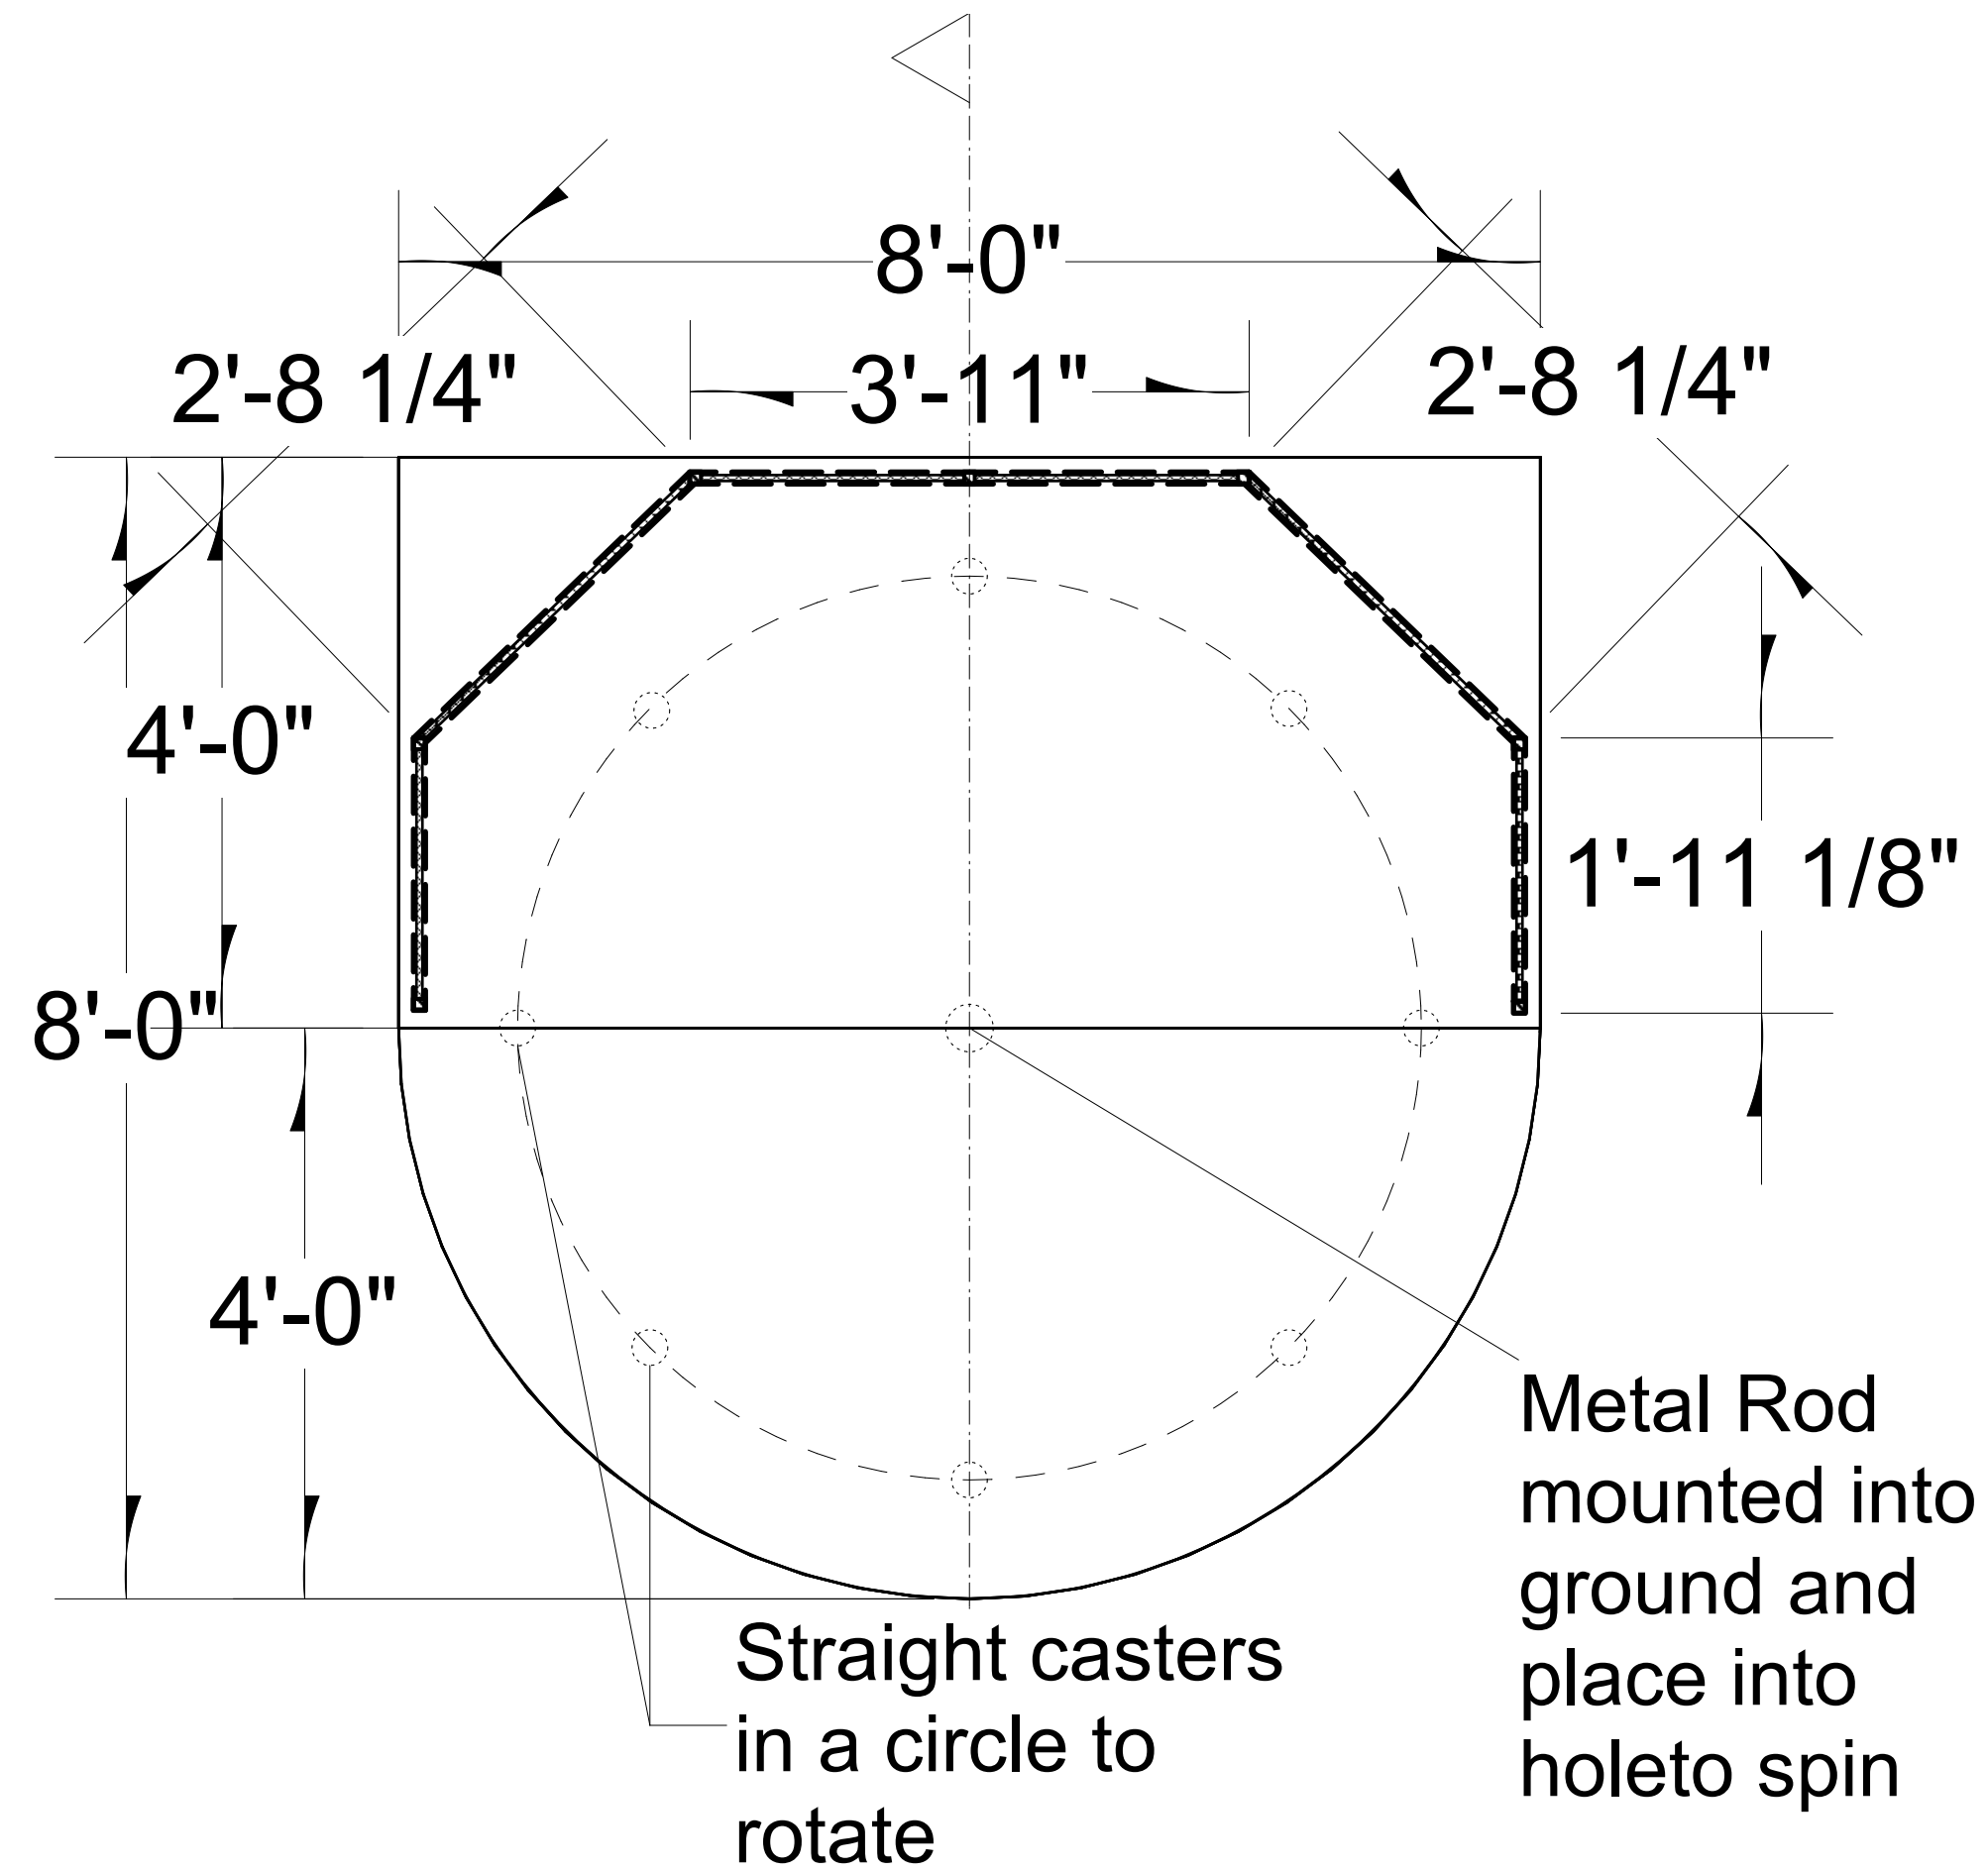

Build Layout

Plan View

Section View

Platform Top View

Goal Post Top View

Goal Platform Back View

Goal Post Front View

Directed By:	Sofia Ruiz & Fiona Schirmer
Scenic Designer:	N. Tomlin
Lighting Designer:	Jacob Yurkovich
Technical Director:	Jeremy Miller
Drawn By:	N. Tomlin
Revision Date:	

NOTES:

Project: **The Wolves by Sarah DeLappe**

Producer: UGA Department of Theatre and Film
Purpose: Goal Platform Detail

Date: 1/5/2023

Scale: 3/4" = 1' - 0"

Sheet:

5
OF
5