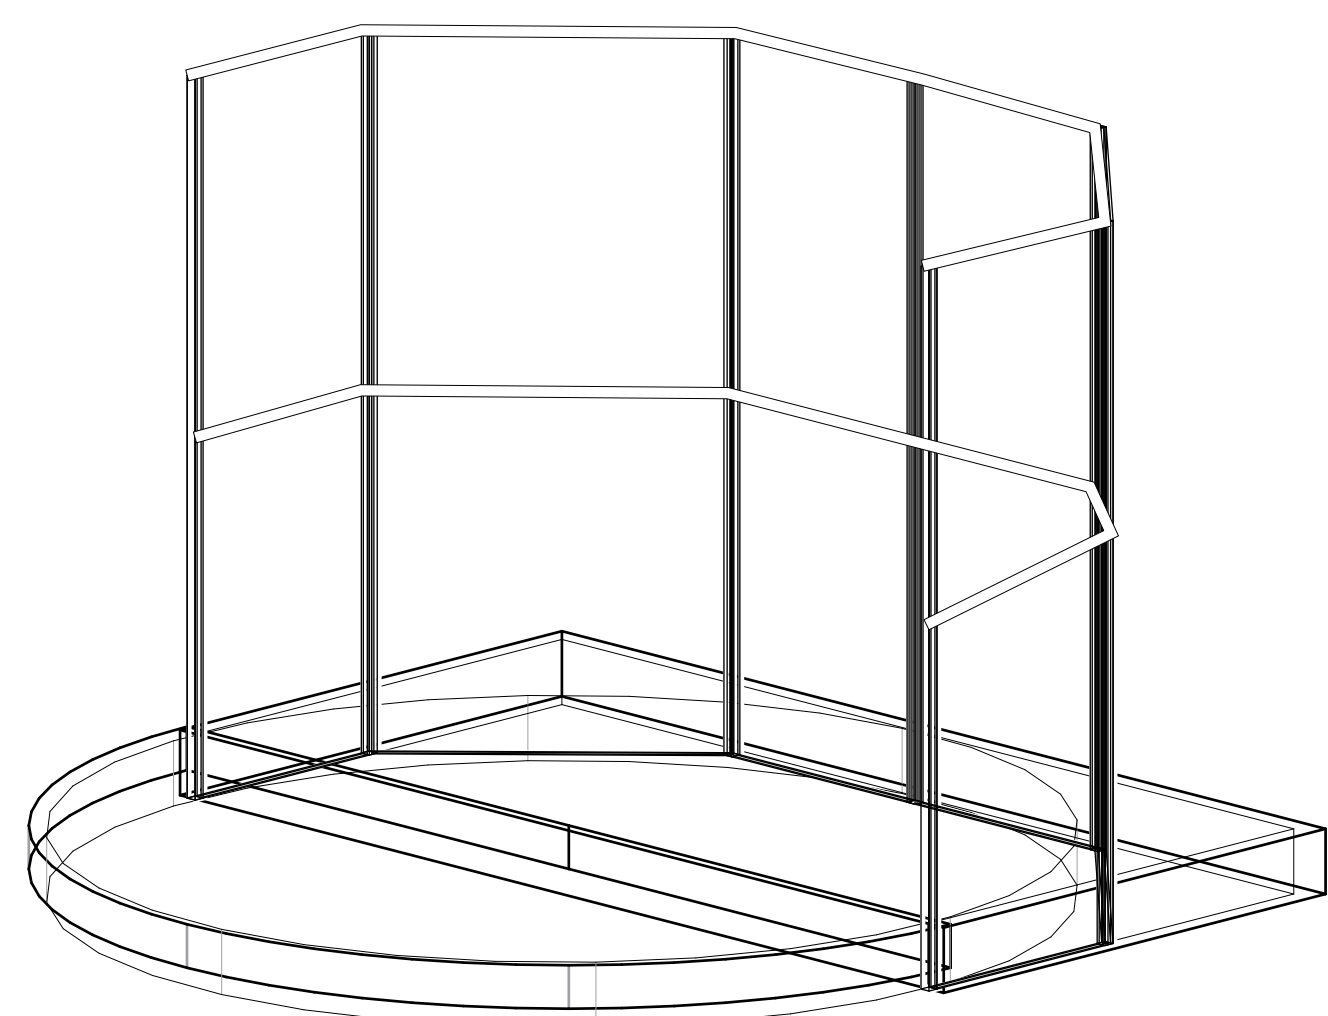

Producer:  
UCA Department of Theatre and Film

Purpose:  
**Circle Platform Detailed**

Date:  
1/5/2023

Scale:  
1" = 1' - 0"

Sheet:  
**4**  
OF  
**5**

Directed By:	Sofia Ruiz & Fiona Schirmer
Scenic Designer:	N. Tomlin
Lighting Designer:	Jacob Yurkovich
Technical Director:	Jeremy Miller
Drawn By:	N. Tomlin
Revision Date:	

**Build Layout**

**Plan View**

**Section View**

**Platform Top View**

**Goal Post Top View**

**Goal Platform Back View**

**Goal Post Front View**

Directed By:	Sofia Ruiz & Fiona Schirmer
Scenic Designer:	N. Tomlin
Lighting Designer:	Jacob Yurkovich
Technical Director:	Jeremy Miller
Drawn By:	N. Tomlin
Revision Date:	