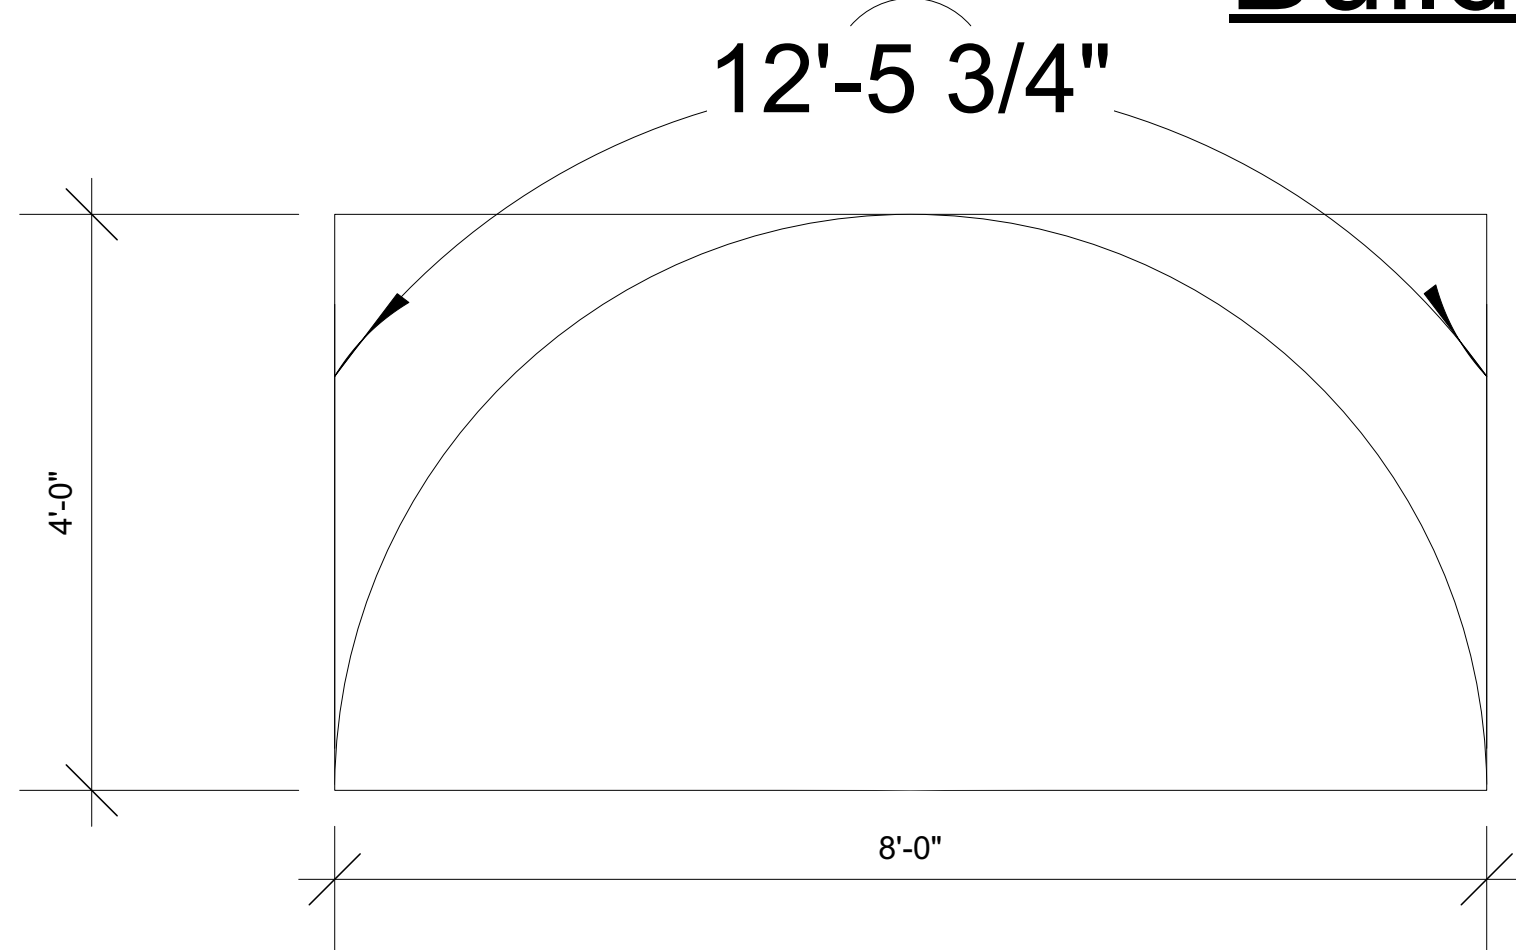

Build Layout