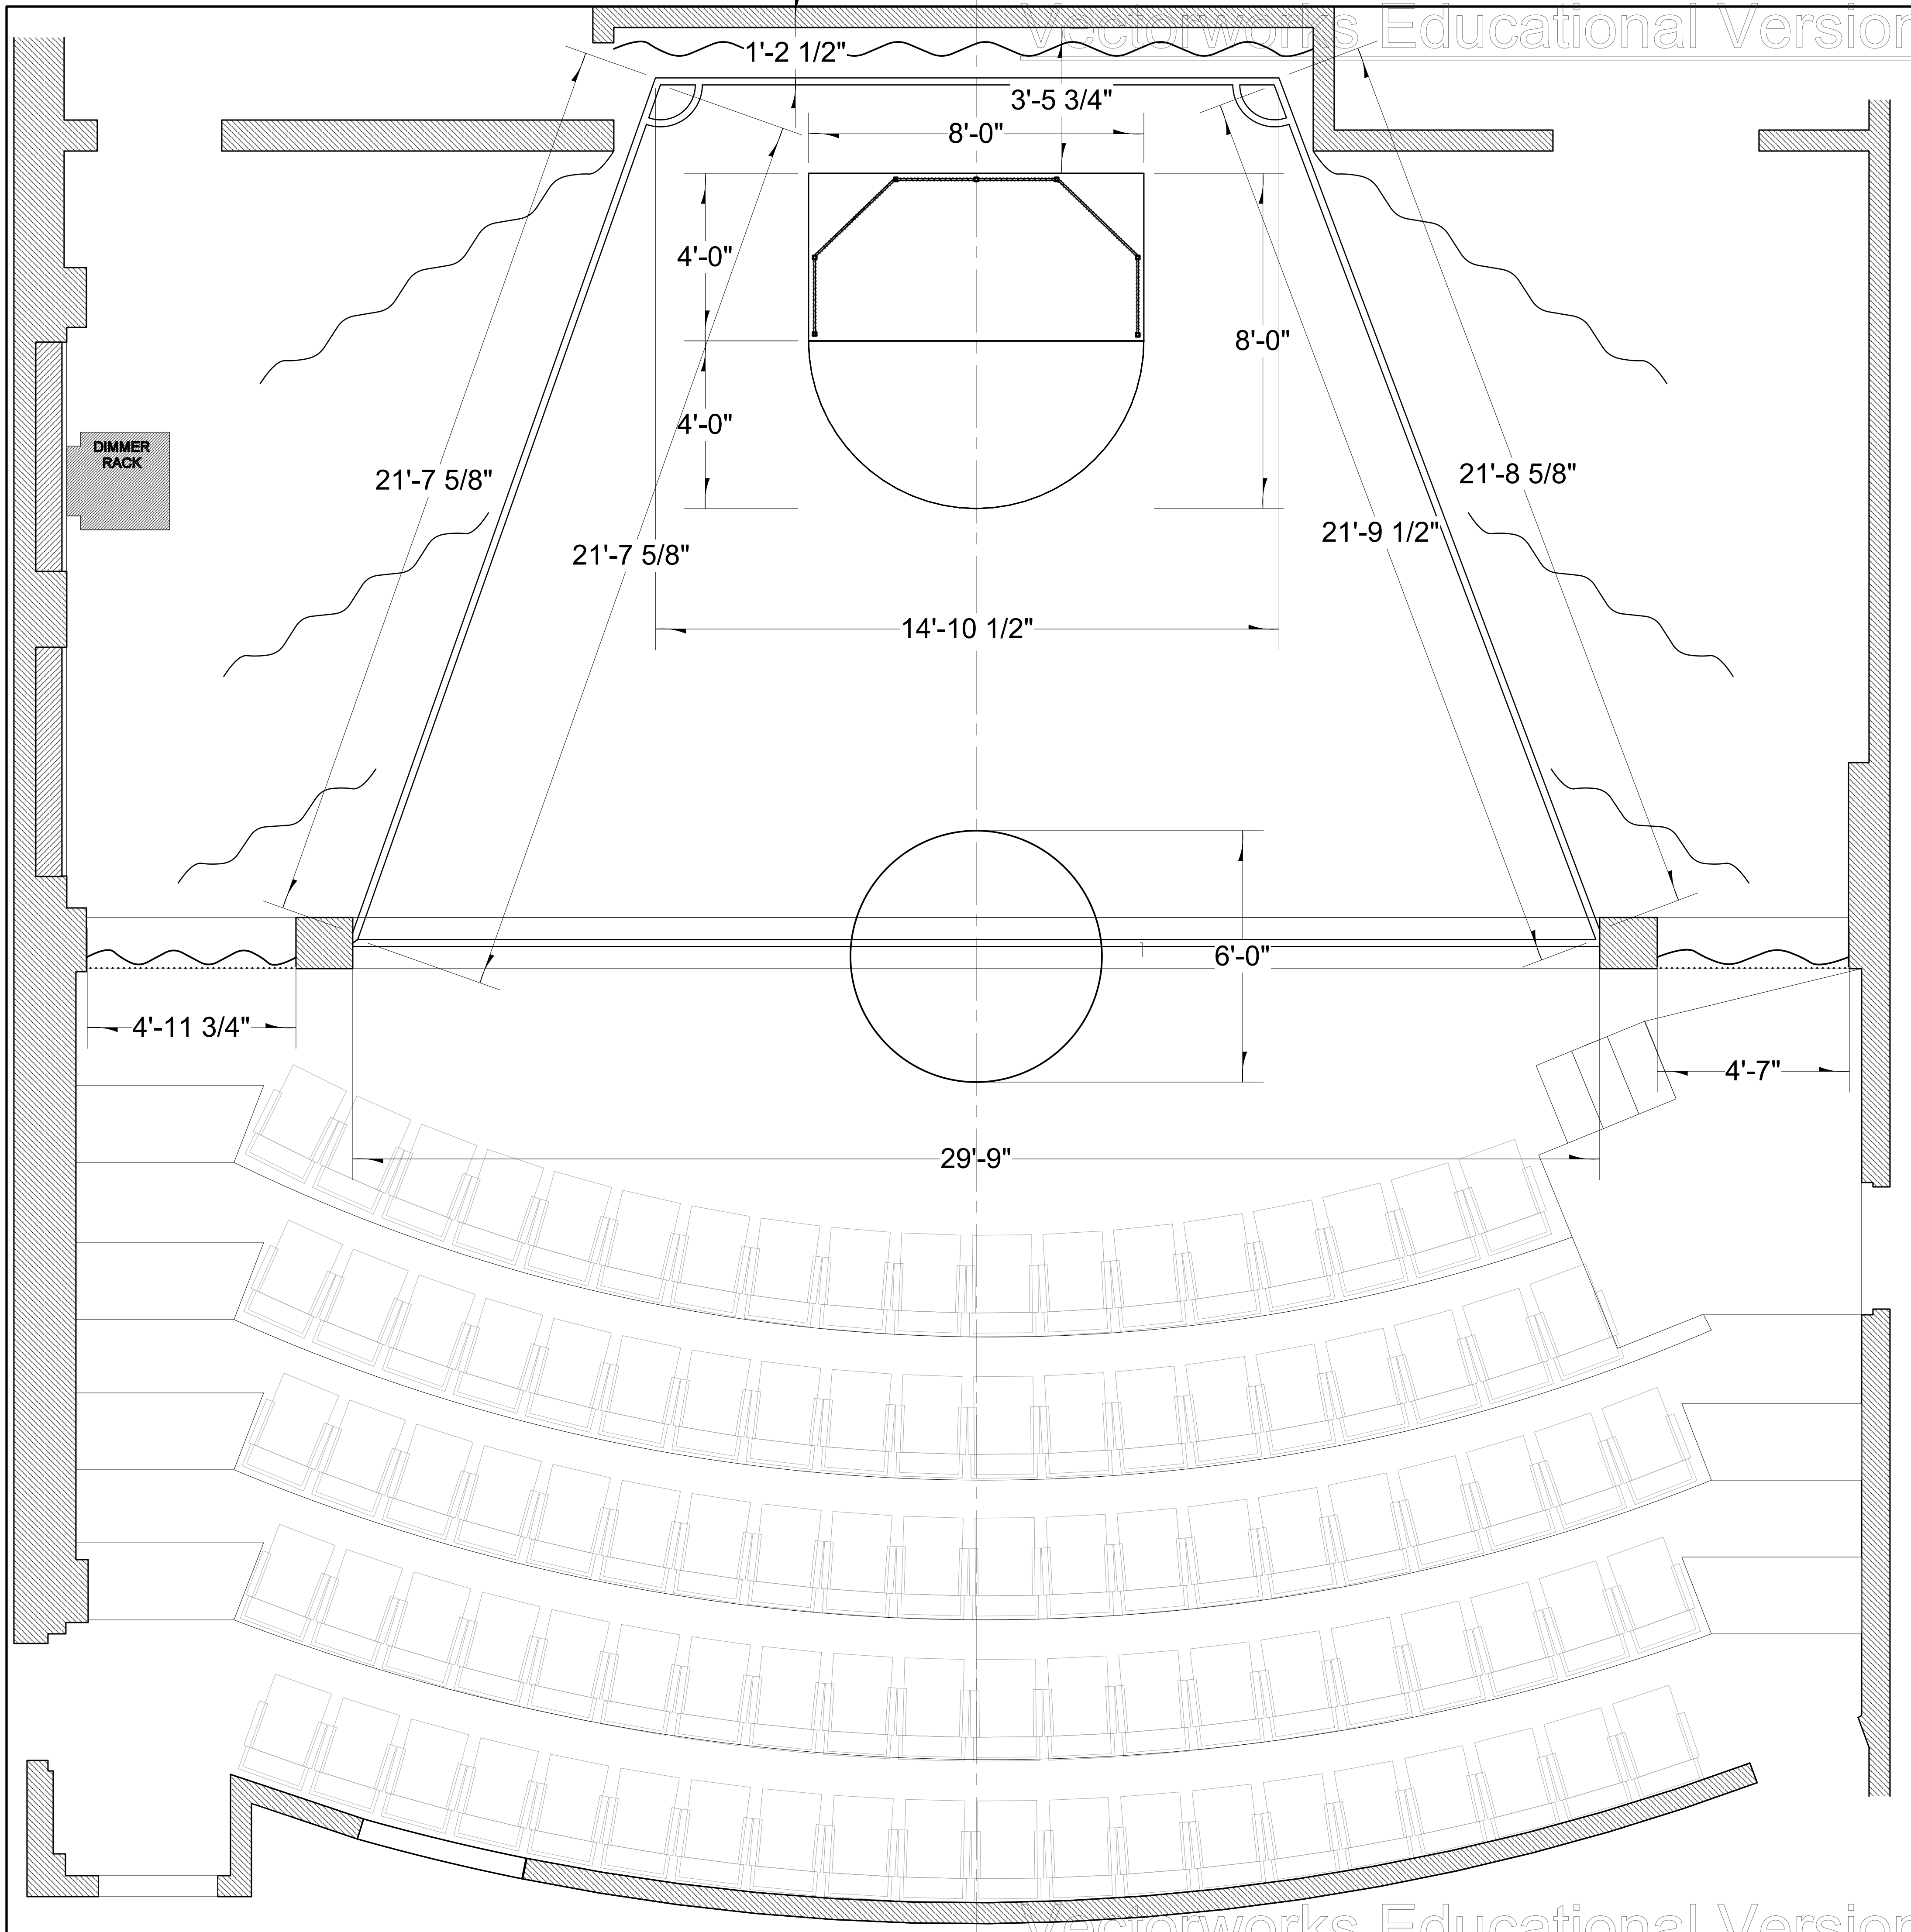

Date: 1/5/2023

Scale: 1/2" = 1' - 0"

Sheet: 1 OF 5

Directed By:	Sofia Ruiz & Fiona Schirmer
Scenic Designer:	N. Tomlin
Lighting Designer:	Jacob Yurkovich
Technical Director:	Jeremy Miller
Drawn By:	N. Tomlin
Revision Date:	

NOTES:

Project: **The Wolves**  
 by Sarah DeLappe

Producer: UGA Department of Theatre and Film

Purpose: **Ground Section Dimensions**

Date: 1/5/2023

Scale: 1/2" = 1' - 0"

Sheet: **2**  
 OF  
**5**

Directed By:	Sofia Ruiz & Fiona Schirmer
Scenic Designer:	N. Tomlin
Lighting Designer:	Jacob Yurkovich
Technical Director:	Jeremy Miller
Drawn By:	N. Tomlin
Revision Date:	12/15/2022

NOTES:

Project:	<b>The Wolves</b> by Sarah DeLappe
Producer:	UCA Department of Theatre and Film
Purpose:	<b>Ground Elevation</b>

Date: 1/5/2023

Scale: 3/4" = 1' - 0"

Sheet: **3**  
OF  
**5**

Exploded Build

Producer:  
UCA Department of Theatre and Film

Purpose:  
**Circle Platform Detailed**

Date:  
1/5/2023

Scale:  
1" = 1' - 0"

Sheet:  
**4**  
OF  
**5**

Directed By:	Sofia Ruiz & Fiona Schirmer
Scenic Designer:	N. Tomlin
Lighting Designer:	Jacob Yurkovich
Technical Director:	Jeremy Miller
Drawn By:	N. Tomlin
Revision Date:	