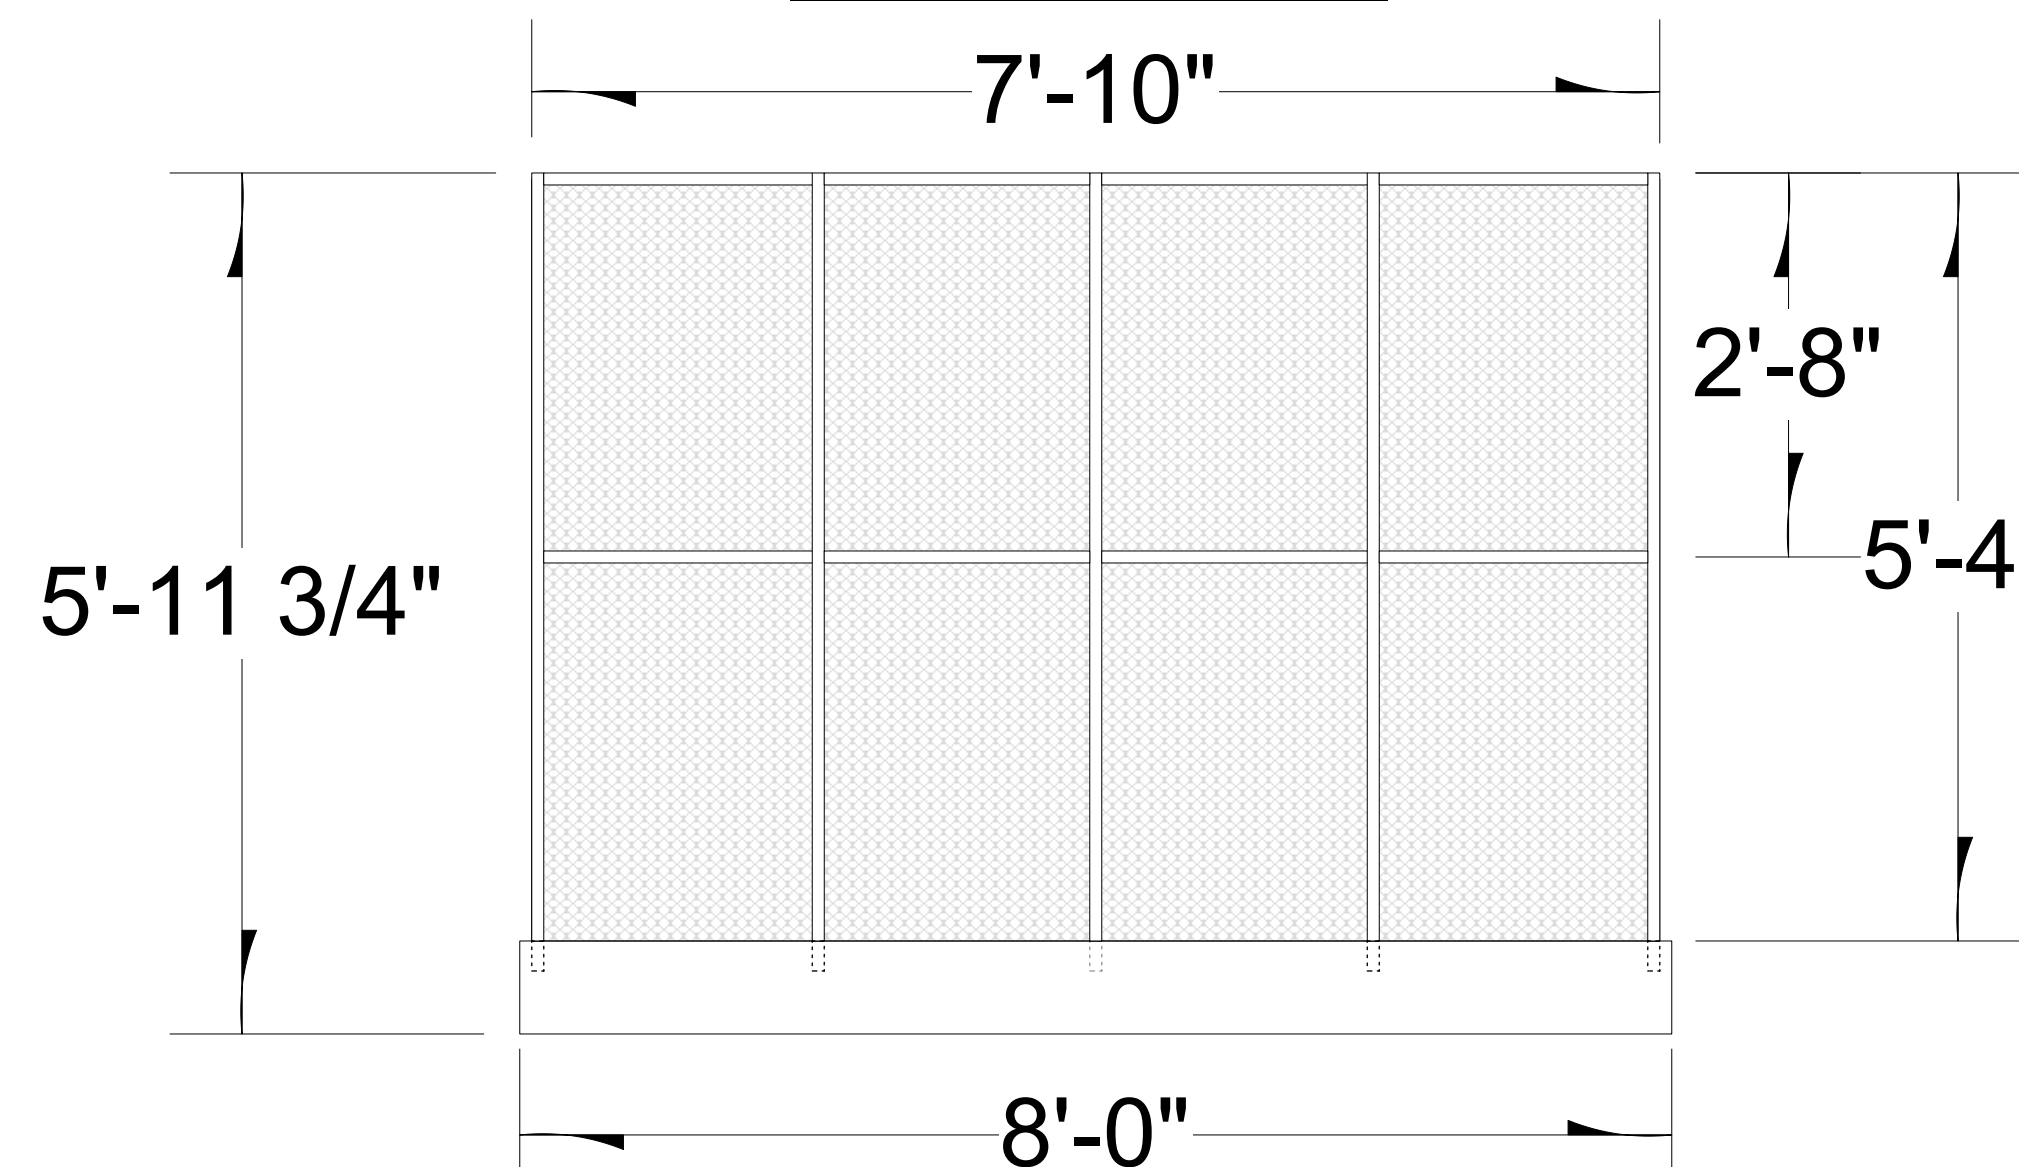

Goal Platform Back View