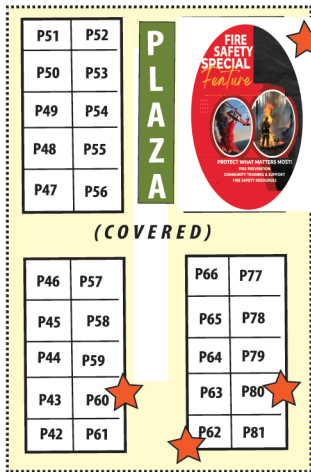

EVENT SHOW FLOORPLAN

El Dorado County Fairgrounds

PLACERVILLE DRIVE

**SHOW
ENTRANCE**

JOIN THE
**FIRST ANNUAL
TREASURE HUNT**

Old West Trio
SAT: 11:30-4pm

James Dripps Band
SUN: 12-3pm

**BAND
STAGE**

**BEER & WINE
GARDEN**

**ENTER TO WIN
Booth
Locations
(13)**

**GET YOUR ENTRY FORM
STAMPED HERE!**

**TINY HOMES
& ADUs**

produced by **PATTERSON EVENTS**
Paul & Lisa Patterson
Show Producers
4862 Black Oak Mine Rd, Suite 2
Garden Valley, CA 95633
530-210-2118
info@placervillehomeshow.com
PlacervilleHomeShow.com

**MAIN
SHOW
ENTRANCE**

BLUE GATE DRIVE