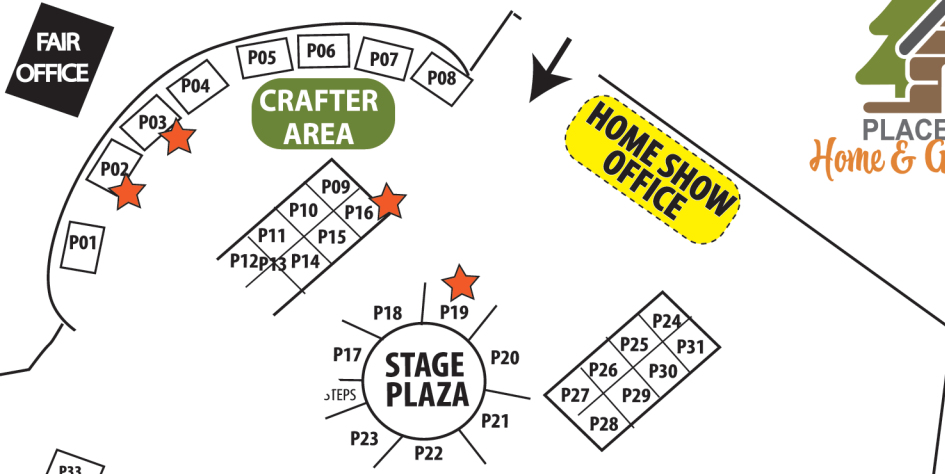

EVENT SHOW FLOORPLAN

El Dorado County Fairgrounds

PLACERVILLE DRIVE

**SHOW
ENTRANCE**

JOIN THE
**FIRST ANNUAL
TREASURE HUNT**

Old West Trio
SAT: 11:30-4pm

James Dripps Band
SUN: 12-3pm

**BAND
STAGE**

**BEER & WINE
GARDEN**

**ENTER TO WIN
Booth
Locations
(13)**

**GET YOUR ENTRY FORM
STAMPED HERE!**

**TINY HOMES
& ADUs**

produced by **PATTERSON EVENTS**
Paul & Lisa Patterson
Show Producers
4862 Black Oak Mine Rd, Suite 2
Garden Valley, CA 95633
530-210-2118
info@placervillehomeshow.com
PlacervilleHomeShow.com

**MAIN
SHOW
ENTRANCE**

BLUE GATE DRIVE