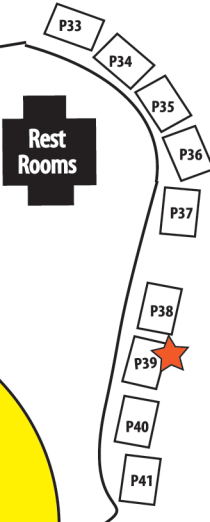

EVENT SHOW FLOORPLAN

El Dorado County Fairgrounds

PLACERVILLE DRIVE

**SHOW
ENTRANCE**

JOIN THE
**FIRST ANNUAL
TREASURE HUNT**

Old West Trio
SAT: 11:30-4pm

James Dripps Band
SUN: 12-3pm

**BAND
STAGE**

**BEER & WINE
GARDEN**

**ENTER TO WIN
Booth
Locations
(13)**

**GET YOUR ENTRY FORM
STAMPED HERE!**

**TINY HOMES
& ADUs**

produced by **PATTERSON EVENTS**
Paul & Lisa Patterson
Show Producers
4862 Black Oak Mine Rd, Suite 2
Garden Valley, CA 95633
530-210-2118
info@placervillehomeshow.com
PlacervilleHomeShow.com

**MAIN
SHOW
ENTRANCE**

BLUE GATE DRIVE