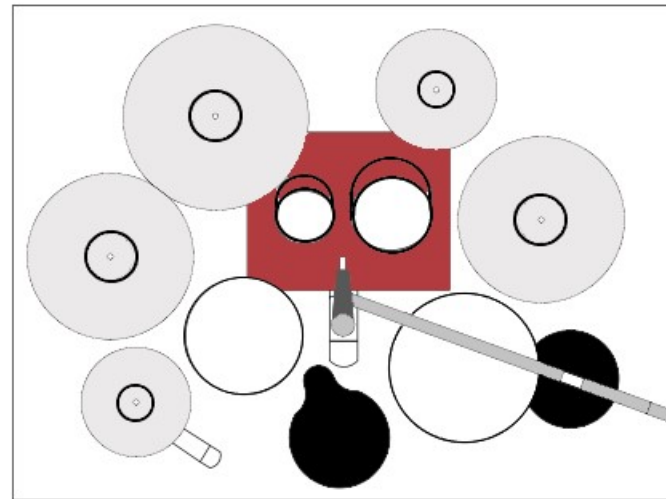

Channel Summary

Seven (7) Vocal (Mics)  
Two (2) Electric Guitar (L&R)  
Two (2) Acoustic Guitar (Mono)  
One (1) Bass Guitar (Mono)  
Four (4) Keyboards (2 Left, 2 Right)  
Two (2) Keyboards (Mono)  
One (1) Drum Pad (Mono)  
Six (6) Drums (Mics)  
Two (2) Overhead Cymbals (Mics w/Phantom Power)

NOTE: Everyone uses In-Ear Monitors

Stage Front

Jeff Myers  
Keyboards/Vocals

One (1) Vocal (Mic)  
Three (3) Keyboard (L Stereo, R Stereo, Bass)  
Wireless Monitor Mix 3

Melissa Kaye  
Lead Vocals

Two (2) Vocal (Mic)  
One (1) Acoustic Guitar (Mono Direct In)  
Wireless Monitor Mix 2

Gary Mellas  
Guitar/Vocals

One (1) Vocal (Mic)  
One (1) Guitar Amp (Mic)  
Wireless Monitor Mix 1

Andy Katt  
Bass/Keyboard/Vocals

One (1) Vocal (Mic)  
One (1) Bass Guitar (Mono Direct In)  
Two (2) Keyboard (L Stereo & R Stereo)  
Wireless Monitor Mix 5