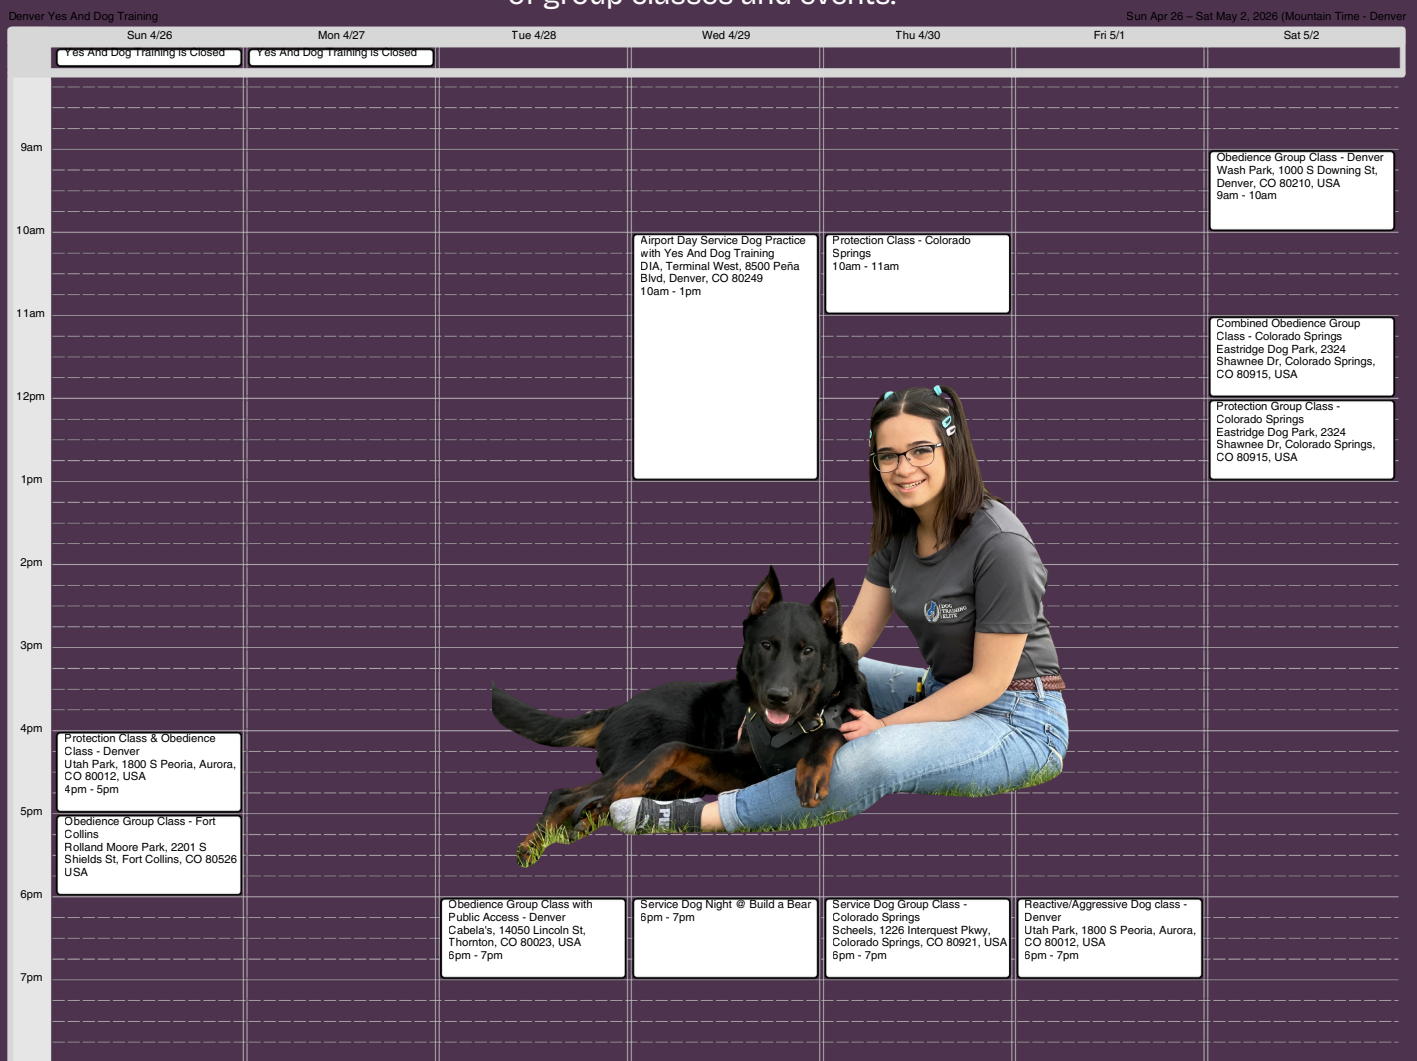

Group Class Sign Ups - Update

Paw Partner made changes to their software that affected the group class interface, making it more complicated on our end to set up. For now, please continue to reach out to the Main Line at (720) 826-4364 via text to let us know what class you would like to attend. Or, if it is last minute you can just show up! Thank you.

Group Class Requirements

- Bring a leash so we can be in accordance with all local leash laws. Make it a standard 6 foot leash and NOT a retractable.
- You must have a flat collar on your dog (standard one that goes around the neck).
- You must have an e-collar on your dog that is charged and ready to go. You must have the transmitter with you.
- Your dog must have had all three rounds of shots and be current on rabies (or proof of equivalent titers) to participate.
- We may ask you not to participate if these requirements are not met.

Three Week Group Class & Events Schedule

Visit and subscribe to [our Calendar of Events](#) for details on directions and descriptions of group classes and events.

Hours of Operation: Yes And Dog Training is open Tuesday through Saturday, 9 am -7 pm.