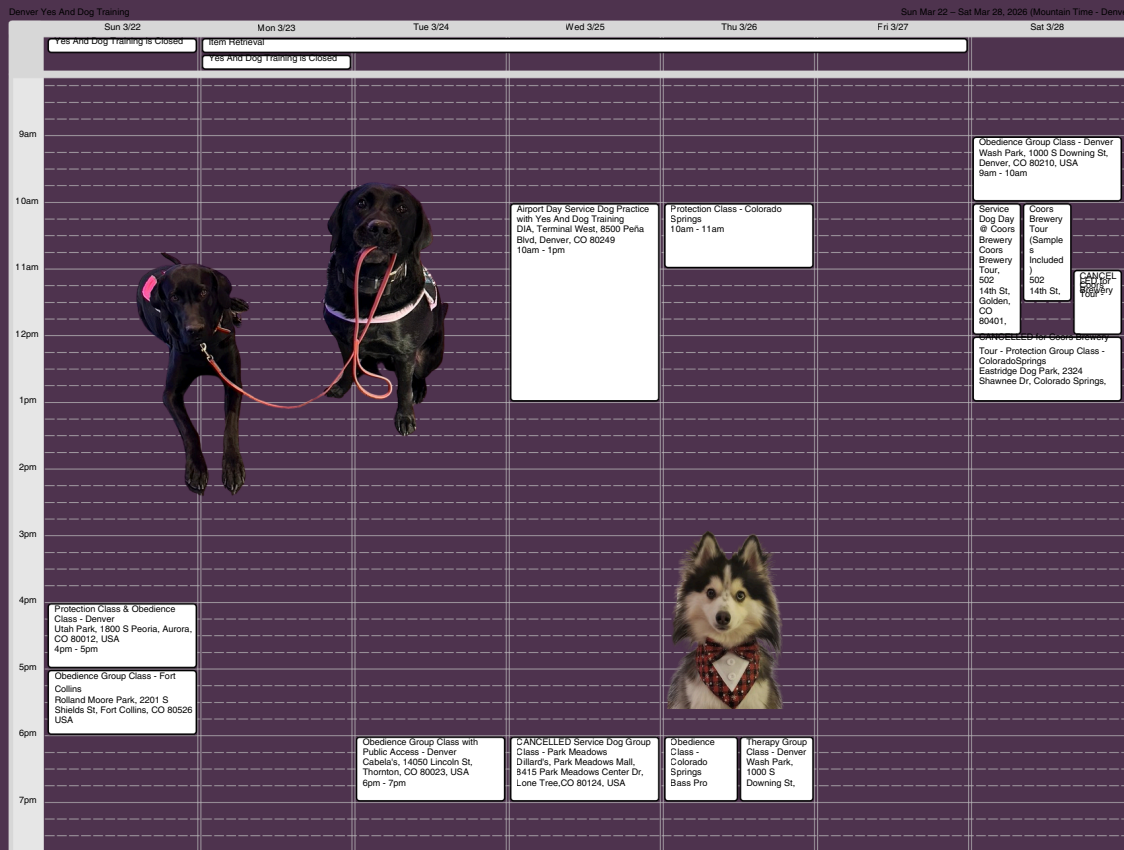

Group Class Sign Ups - Update

Paw Partner made changes to their software that affected the group class interface, making it more complicated on our end to set up. For now, please continue to reach out to the Main Line at (720) 826-4364 via text to let us know what class you would like to attend. Or, if it is last minute you can just show up! Thank you for your patience.

Group Class Requirements

- Bring a leash so we can be in accordance with all local leash laws. Make it a standard 6 foot leash and NOT a retractable.
- You must have a flat collar on your dog (standard one that goes around the neck).
- You must have an e-collar on your dog that is charged and ready to go. You must have the transmitter with you.
- Your dog must have had all three rounds of shots and be current on rabies (or proof of equivalent titers) to participate.
- We may ask you not to participate if these requirements are not met.

Three Week Group Class & Events Schedule

Visit and subscribe to [our Calendar of Events](#) for details on directions and descriptions of group classes and events.

Hours of Operation: Yes And Dog Training is open Tuesday through Saturday, 9 am -7 pm.