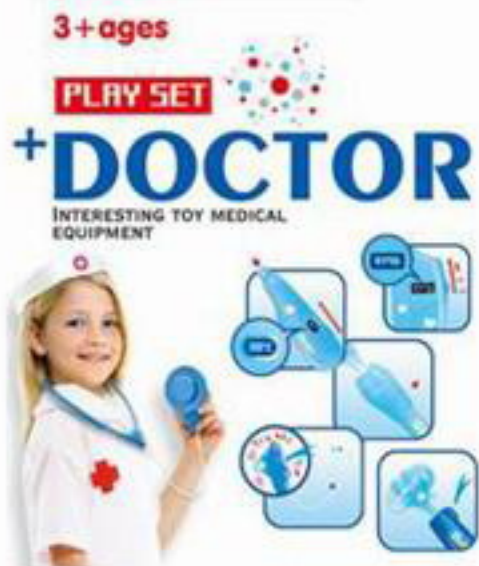

Interesting toy medical equipment

MX0245414 34×29×8CM

3+ ages

PLAY SET 

# DOCTOR

Interesting toy medical equipment

**MX0245415 34×29×8CM**

3+ ages  
PLAY SET   
**DOCTOR**  
Interesting toy medical equipment

**MX0245420 26.5×23.5×6CM**

**MX0245421 26.5×23.5×6CM**

***MX0245423 34×29×8CM***

3+ ages  
**PLAY SET**  
**+ DOCTOR**  
INTERESTING TOY MEDICAL  
EQUIPMENT

***MX0245427 34×29×8CM***

**MX0245429 34×29×8CM**

MX0247210 31×27×7CM

YOUJAXIN

HAPPY

Doctor backpack

DOCTOR