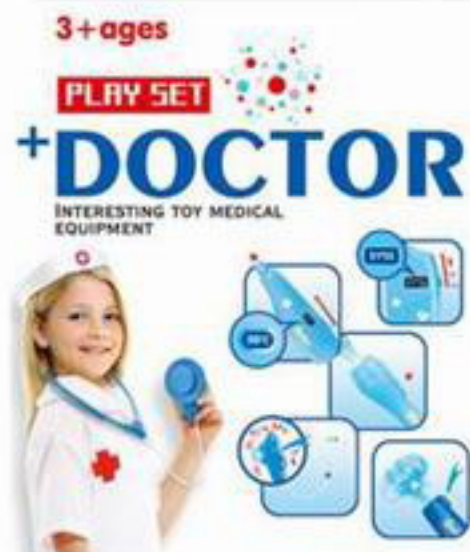

Interesting toy medical equipment

MX0245414 34×29×8CM

3+ ages

PLAY SET 

# DOCTOR

Interesting toy medical equipment

**MX0245415 34×29×8CM**

3+ ages  
PLAY SET   
**DOCTOR**  
Interesting toy medical equipment

**MX0245420 26.5×23.5×6CM**

**MX0245421 26.5×23.5×6CM**

***MX0245423 34×29×8CM***

3+ ages  
**PLAY SET**  
**+ DOCTOR**  
INTERESTING TOY MEDICAL  
EQUIPMENT

***MX0245427 34×29×8CM***

**MX0245429 34×29×8CM**

MX0247210 31×27×7CM

YOUJAXIN

HAPPY

Doctor backpack

DOCTOR