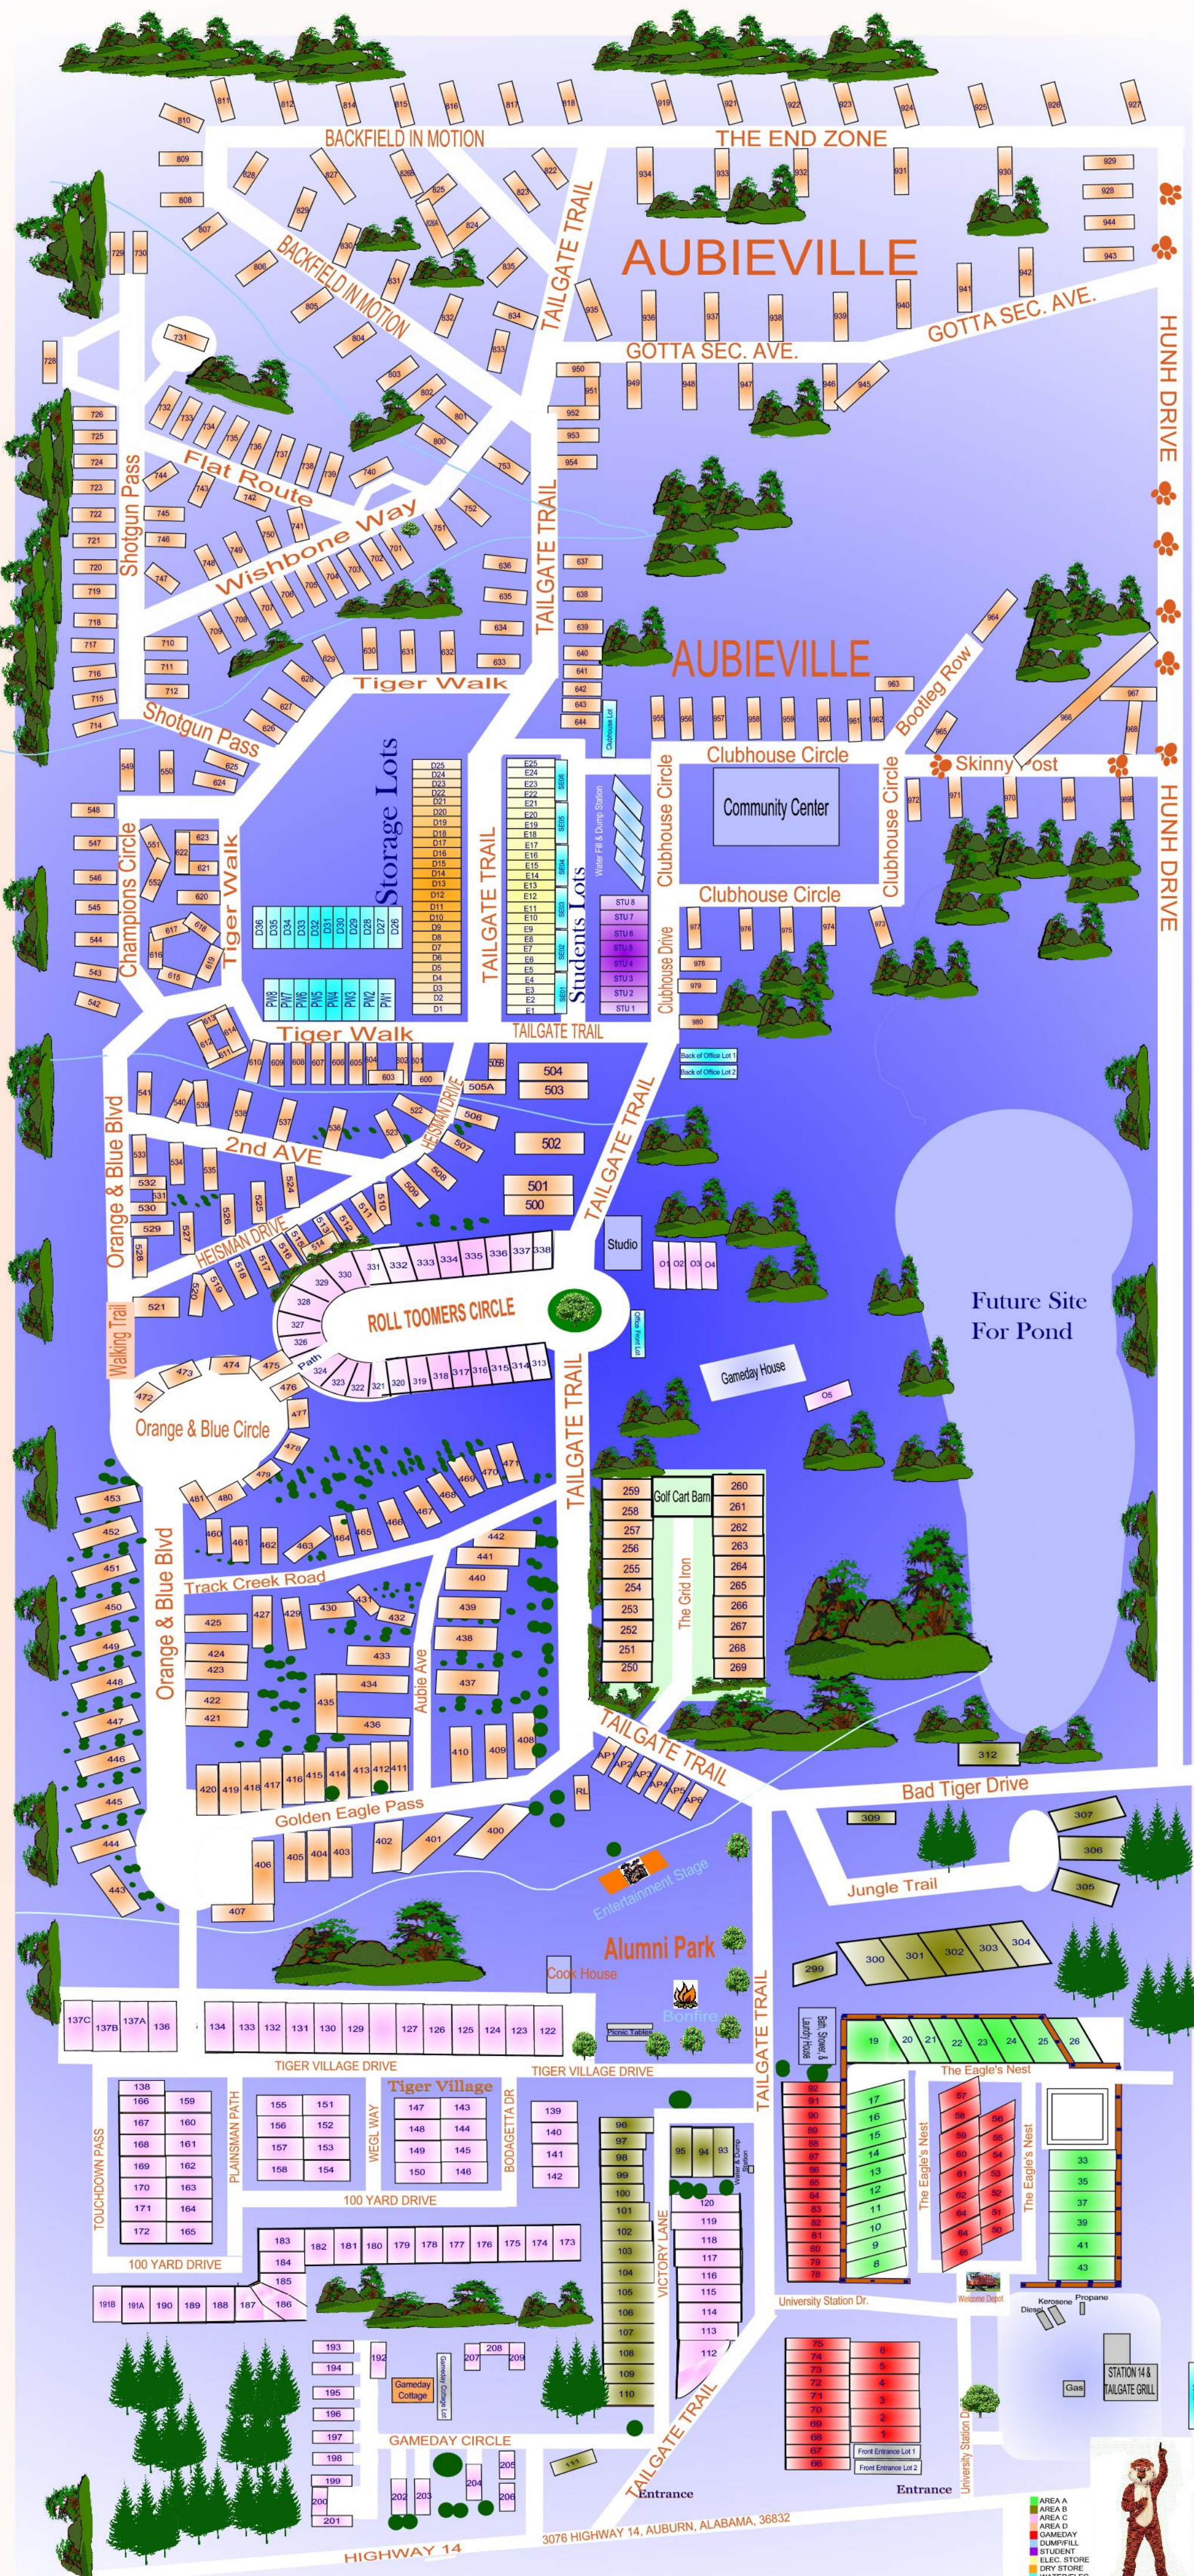

AUBIEVILLE

AUBIEVILLE

- AREA A
- AREA B
- AREA C
- AREA D
- GAME DAY
- DUMP/FILL
- STUDENT
- ELEC. STORE
- DRY STORE
- WATER/ELEC. OVERFLOW
- FULL HOOKUP

3076 HIGHWAY 14, AUBURN, ALABAMA, 36832

HIGHWAY 14