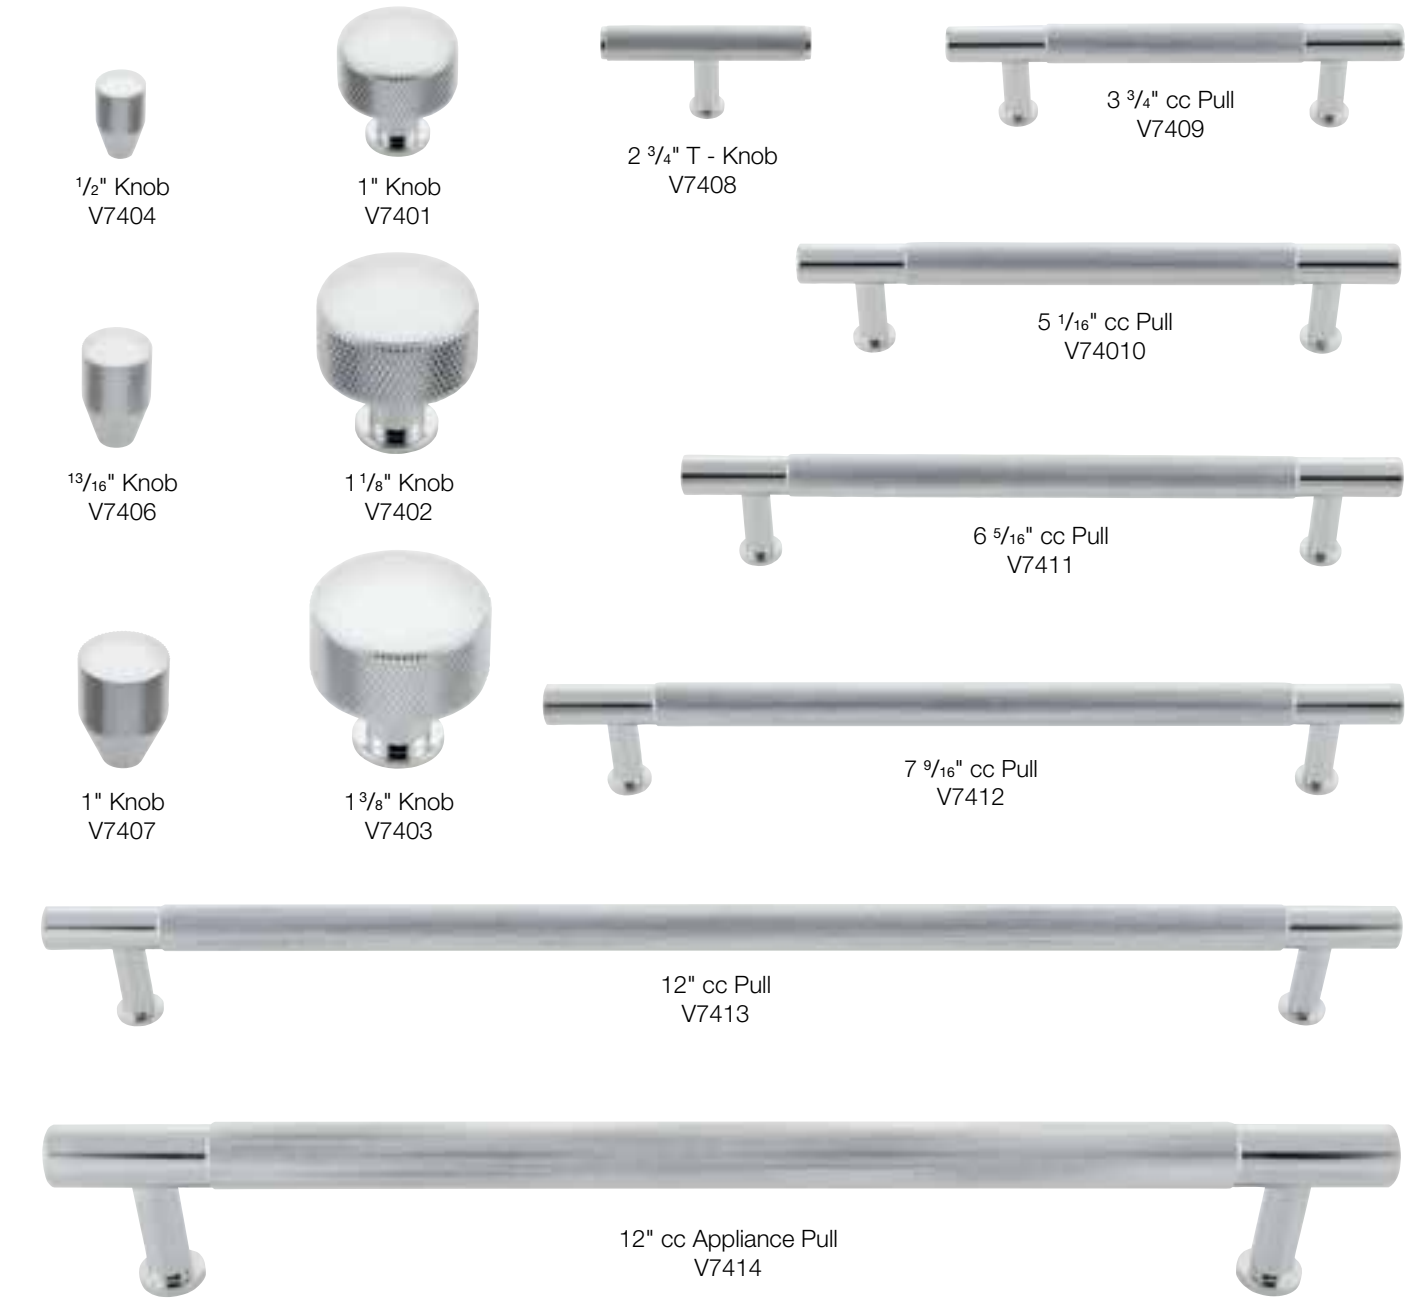

Featured Above: Polished Chrome
Available Finishes: BSN, ORB, PB, PC, PN, ULB