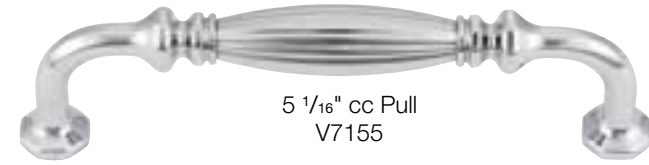

# ROSCATO COLLECTION VESTA™

1 3/16" Knob  
V7150

1 3/8" Knob  
V7151

1 5/8" Knob  
V7152

3 3/4" cc Pull  
V7154

5 1/16" cc Pull  
V7155

6 5/16" cc Pull  
V7156

7 9/16" cc Pull  
V7157