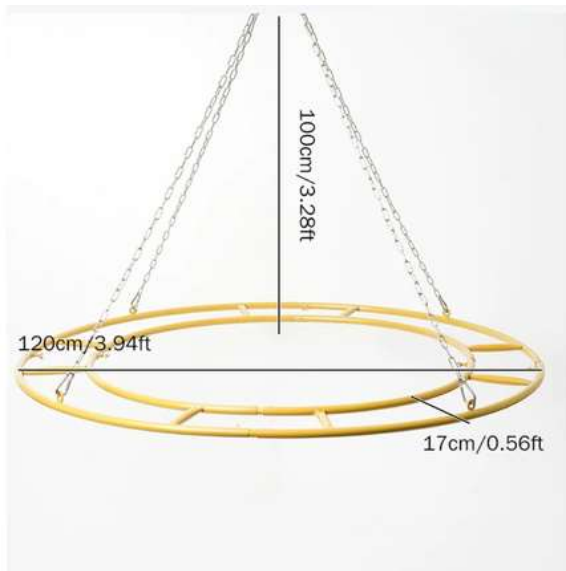

Delivery and teardown fees added, based on location with a \$400 minimum

5' artificial flower garland ONLY  
\$40

5' ground artificial flower arrangement  
\$250

3'x4' hanging chandelier  
\$50

6' artificial flower runner  
\$40