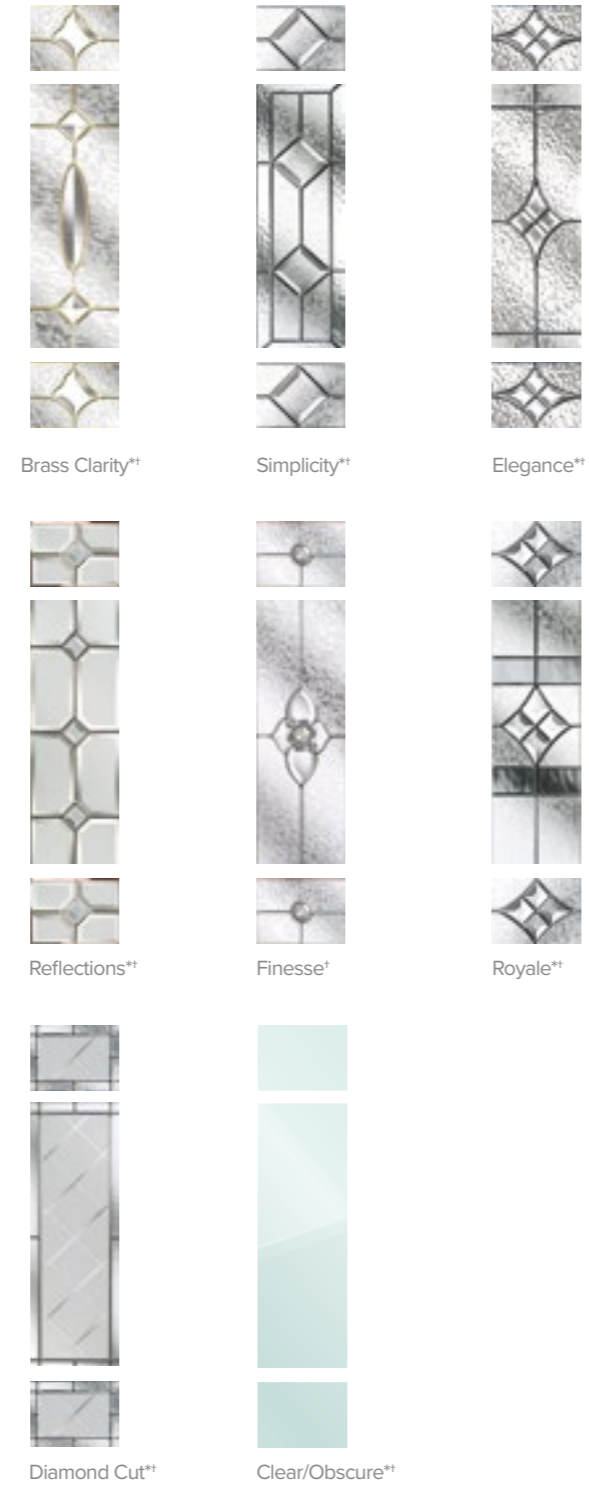

GLASS OPTIONS

*Secured by Design option. **Triple glazed only, comes with cracked Ice/blue chip backing glass.
†Double glazed option only, comes with clear glass as standard, Pinpoint obscure glass available, request at point of order.
Some doors are shown in a bevelled frame, Sash UK only supply composite doors with a fully sculptured frame.