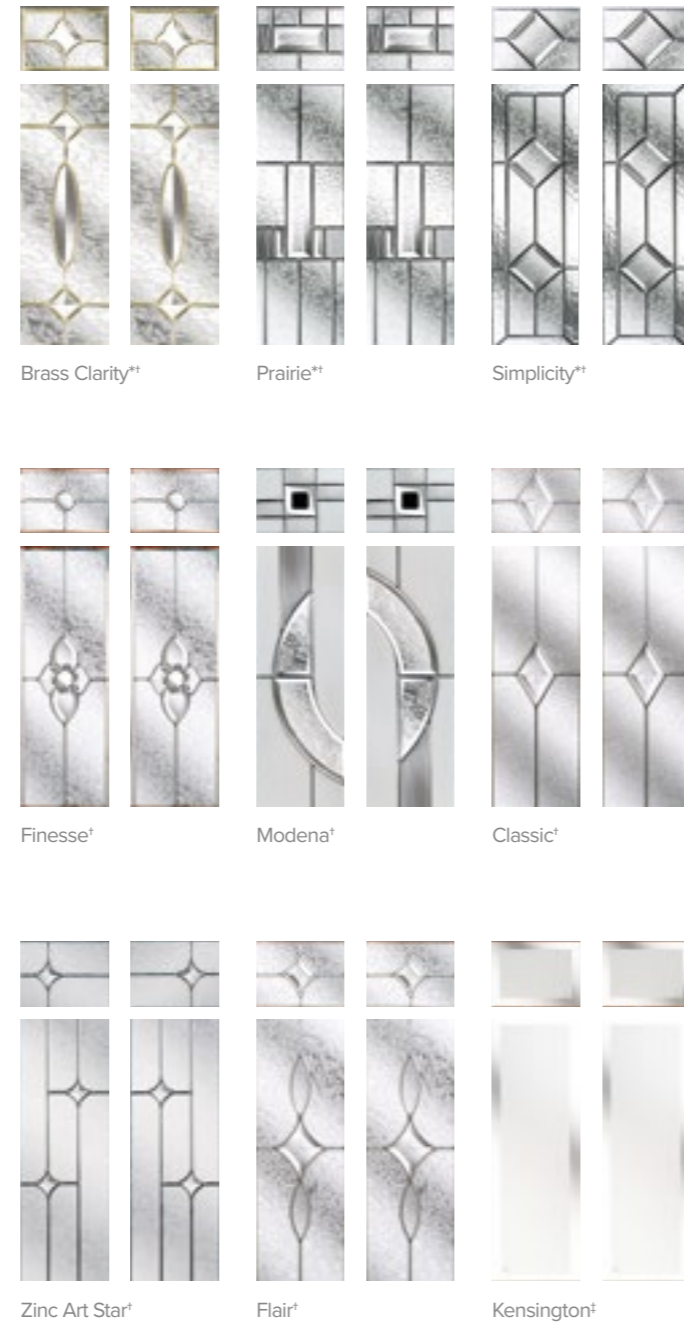

GLASS OPTIONS

*Secured by Design option. †Triple glazed only, comes with cracked Ice/blue chip backing glass.
‡Double glazed option only, comes with clear glass as standard, Pinpoint obscure glass available, request at point of order.
Some doors are shown in a bevelled frame, Sash UK only supply composite doors with a fully sculptured frame.