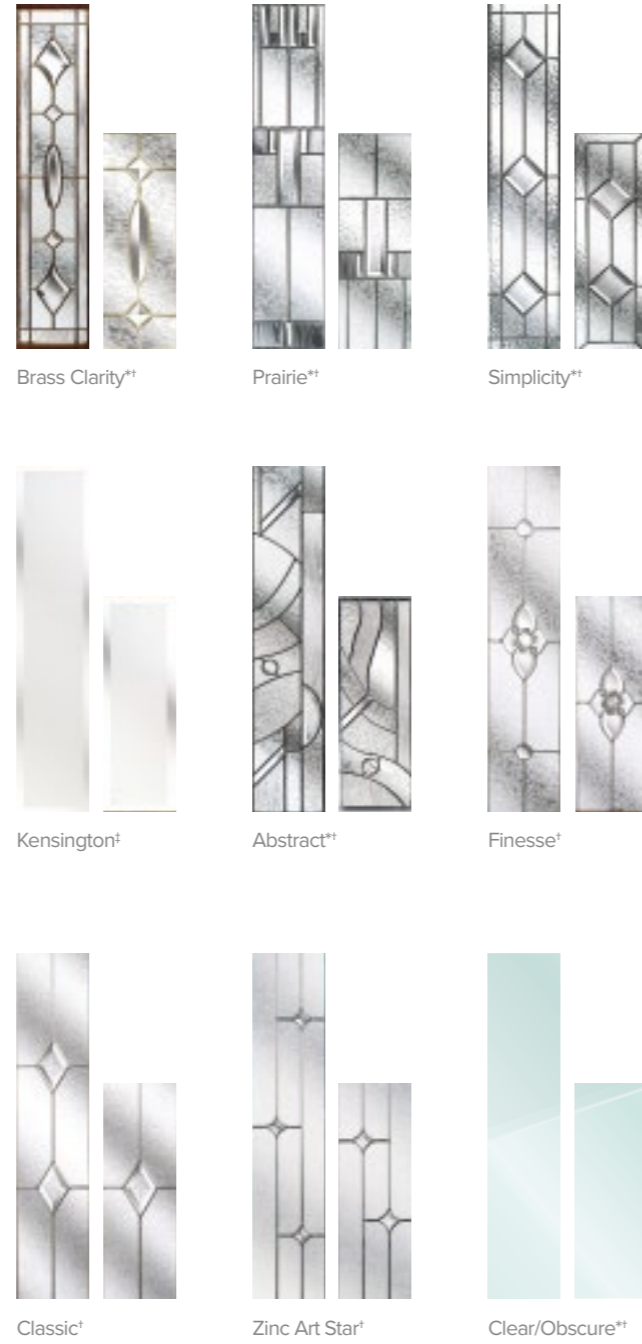

Glass pictured:
Zinc Art Star

*Secured by Design option. †Triple glazed only, comes with cracked Ice/blue chip backing glass.
‡Double glazed option only, comes with clear glass as standard, Pinpoint obscure glass available, request at point of order.
Some doors are shown in a bevelled frame, Sash UK only supply composite doors with a fully sculptured frame.

MONACO 2C

GLASS OPTIONS

MONACO 5R

MONACO 5L

Glass pictured:
Classic

Brass Clarity**

Prairie**

Simplicity**

Kensington†

Abstract**

Finesse†

Classic†

Zinc Art Star†

Clear/Obscure**

Glass pictured:
Prairie

Heritage lock position shown