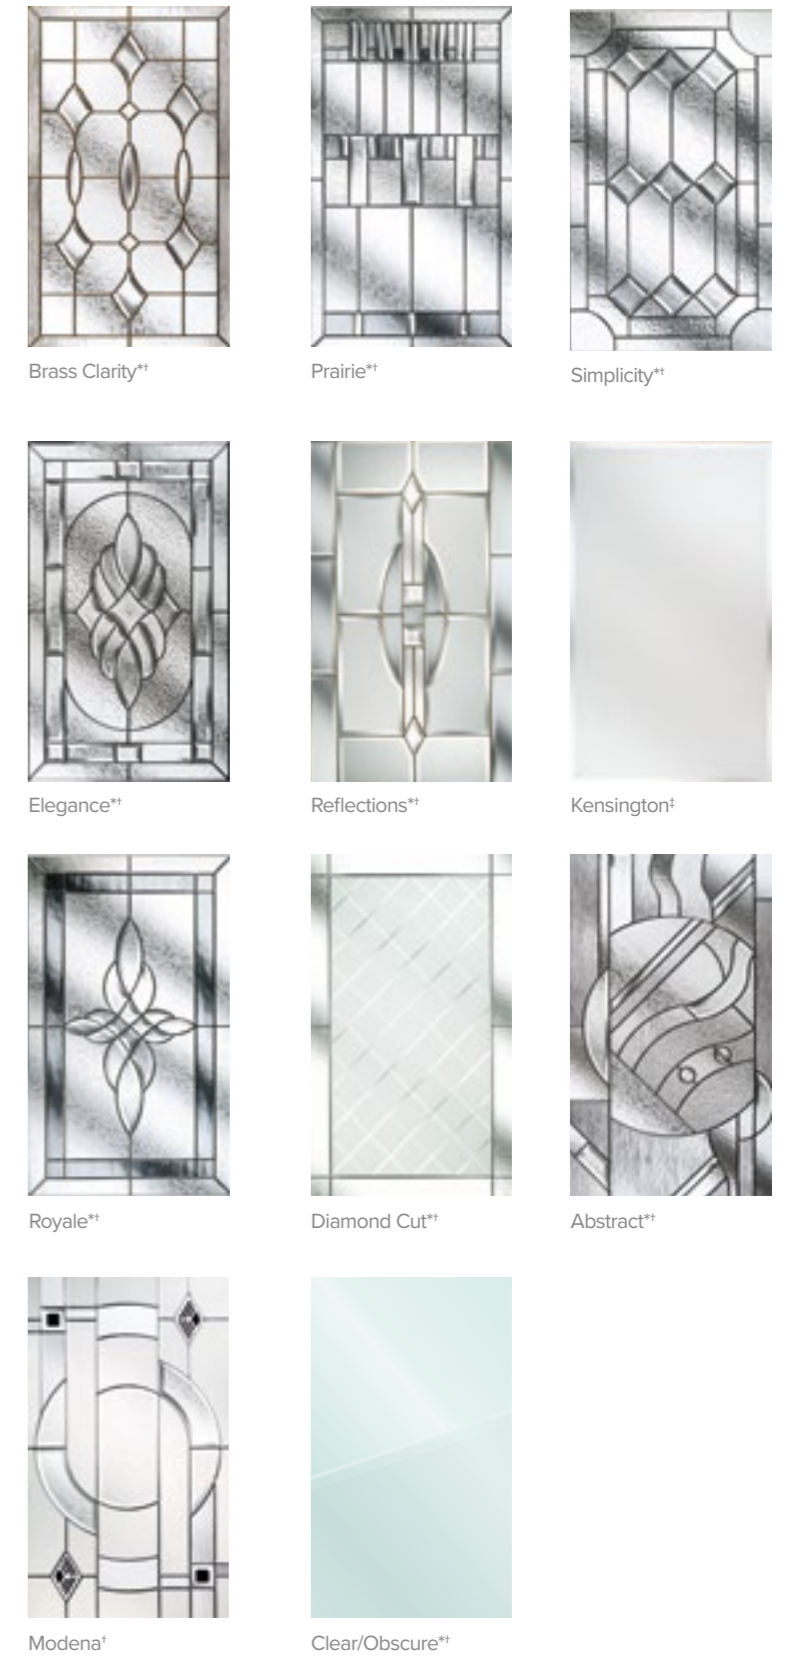

MADRID 5

GLASS OPTIONS

Glass pictured:
Elegance

*Secured by Design option. †Triple glazed only, comes with cracked Ice/blue chip backing glass.
‡Double glazed option only, comes with clear glass as standard, Pinpoint obscure glass available, request at point of order.
Some doors are shown in a bevelled frame, Sash UK only supply composite doors with a fully sculptured frame.