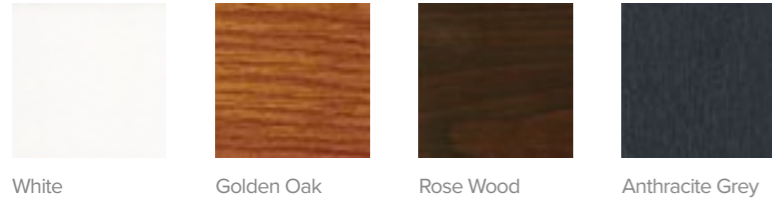

Standard range

Customise your door with these accessories, compatible with all doors in our standard range.

Standard outer frame colour options