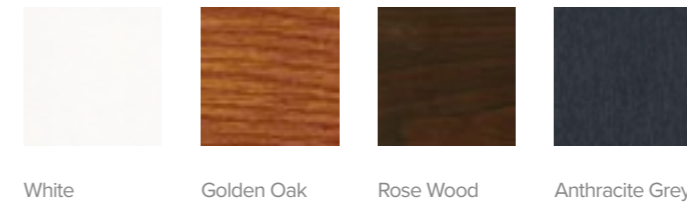

Special outer frame colour options

Special external door colour options

Special internal door colour options

Contemporary handles

Introducing a range of handles that will perfectly compliment your Monaco door.