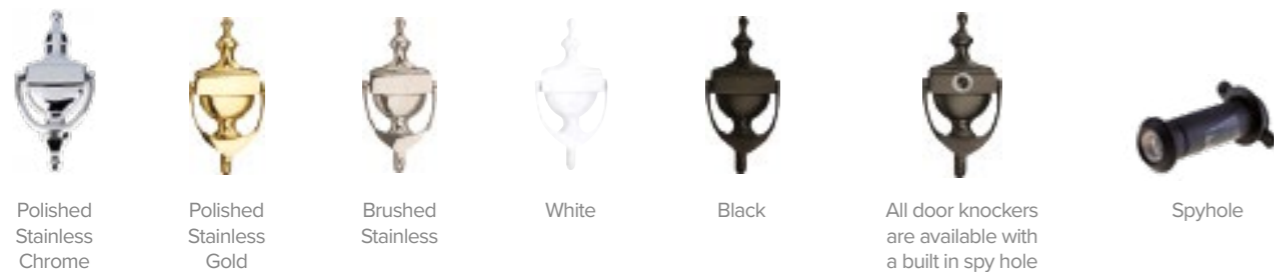

Standard range

Customise your door with these accessories, compatible with all doors in our standard range.

Standard outer frame colour options

Standard external door colour options

Standard internal door colour options

White

Thumb lock

Thumb lock option available on any door handle

Standard handle options

Standard knocker options

For all variants and available options please refer to the matrix at the end of the brochure.