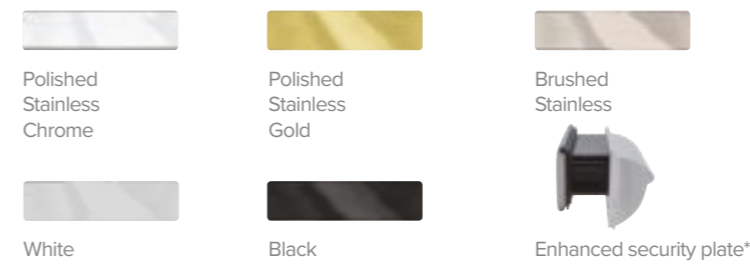

Standard letterplate options

*Enhanced security letter plate (TS008) available with all standard options.