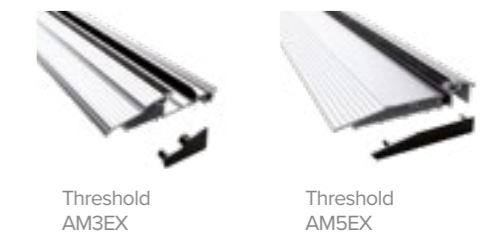

White

Thumb lock

Thumb lock option available on any door handle

Standard handle options

Standard knocker options

For all variants and available options please refer to the matrix at the end of the brochure.

Standard letterplate options

*Enhanced security letter plate (TS008) available with all standard options.

Threshold options

Special range

Choose from our standard range of accessories, plus these contemporary handles and door colours when you buy a door from our special range.