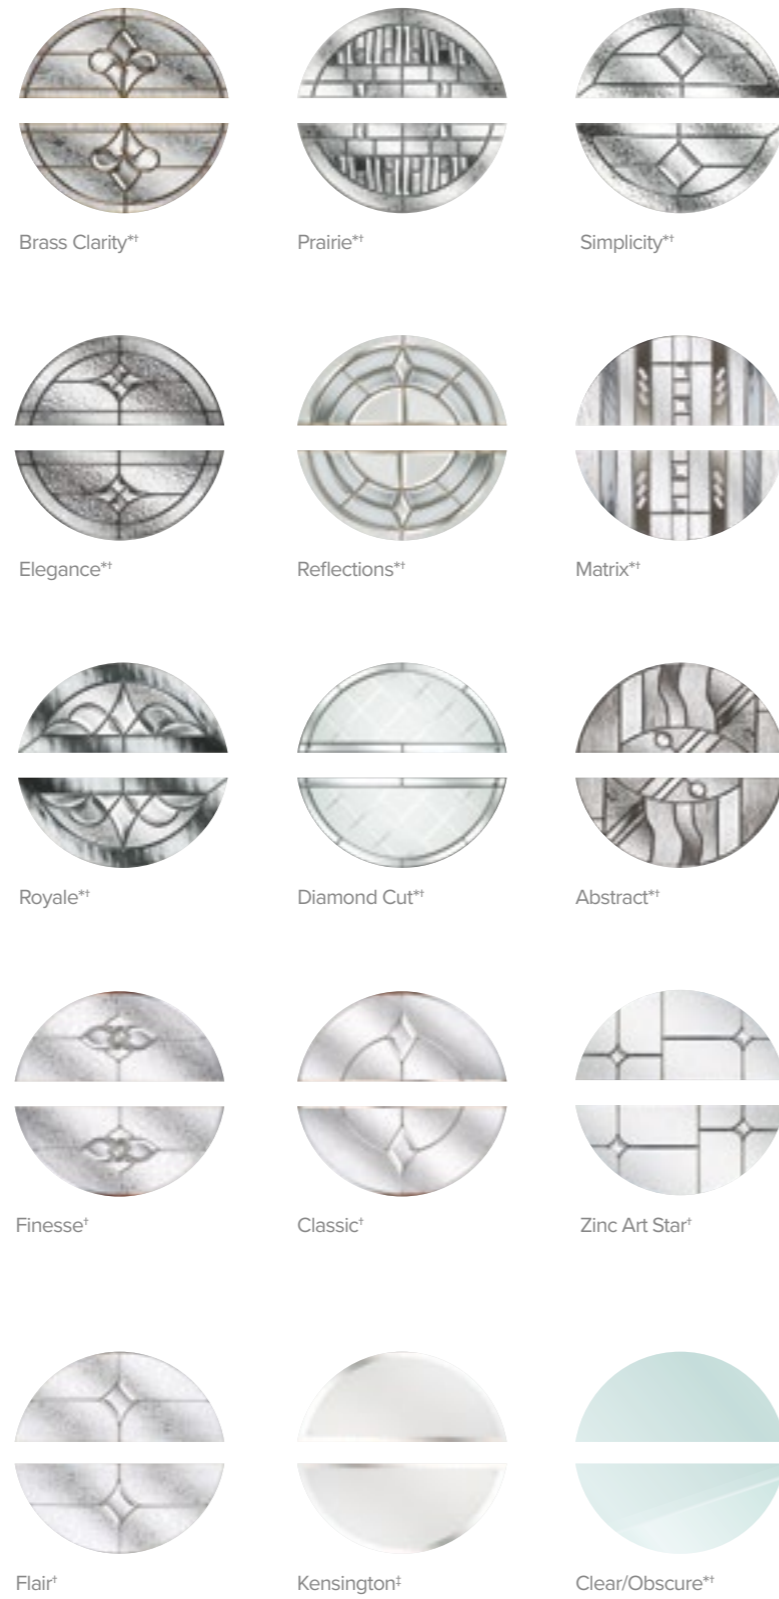

MADRID 2

GLASS OPTIONS

Glass pictured:
Elegance

*Secured by Design option. †Triple glazed only, comes with cracked Ice/blue chip backing glass.
‡Double glazed option only, comes with clear glass as standard, Pinpoint obscure glass available, request at point of order.
Some doors are shown in a bevelled frame, Sash UK only supply composite doors with a fully sculptured frame.