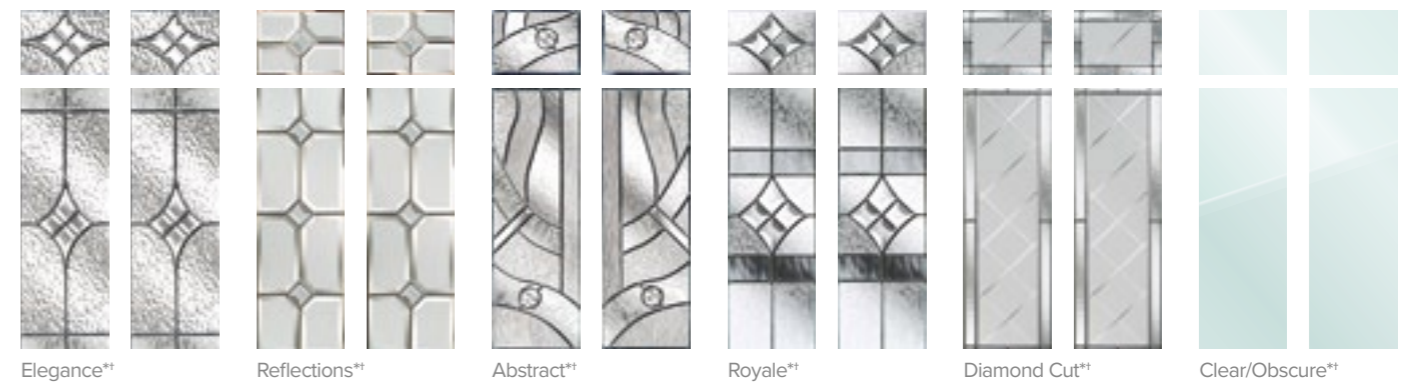

Glass pictured: Classic

Inspired by traditional townhouses, the Vienna is both stylish and homely.

Pick from a range of plain, decorative glass, or a solid door for the exact look you want. Whether you live in a cottage, Victorian terrace or something more contemporary, the Vienna is a timeless choice.

VIENNA SOLID

VIENNA 2

Glass pictured: Diamond Cut

*Secured by Design option. †Triple glazed only, comes with cracked Ice/blue chip backing glass.
 ‡Double glazed option only, comes with clear glass as standard, Pinpoint obscure glass available, request at point of order.
 Some doors are shown in a bevelled frame, Sash UK only supply composite doors with a fully sculptured frame.