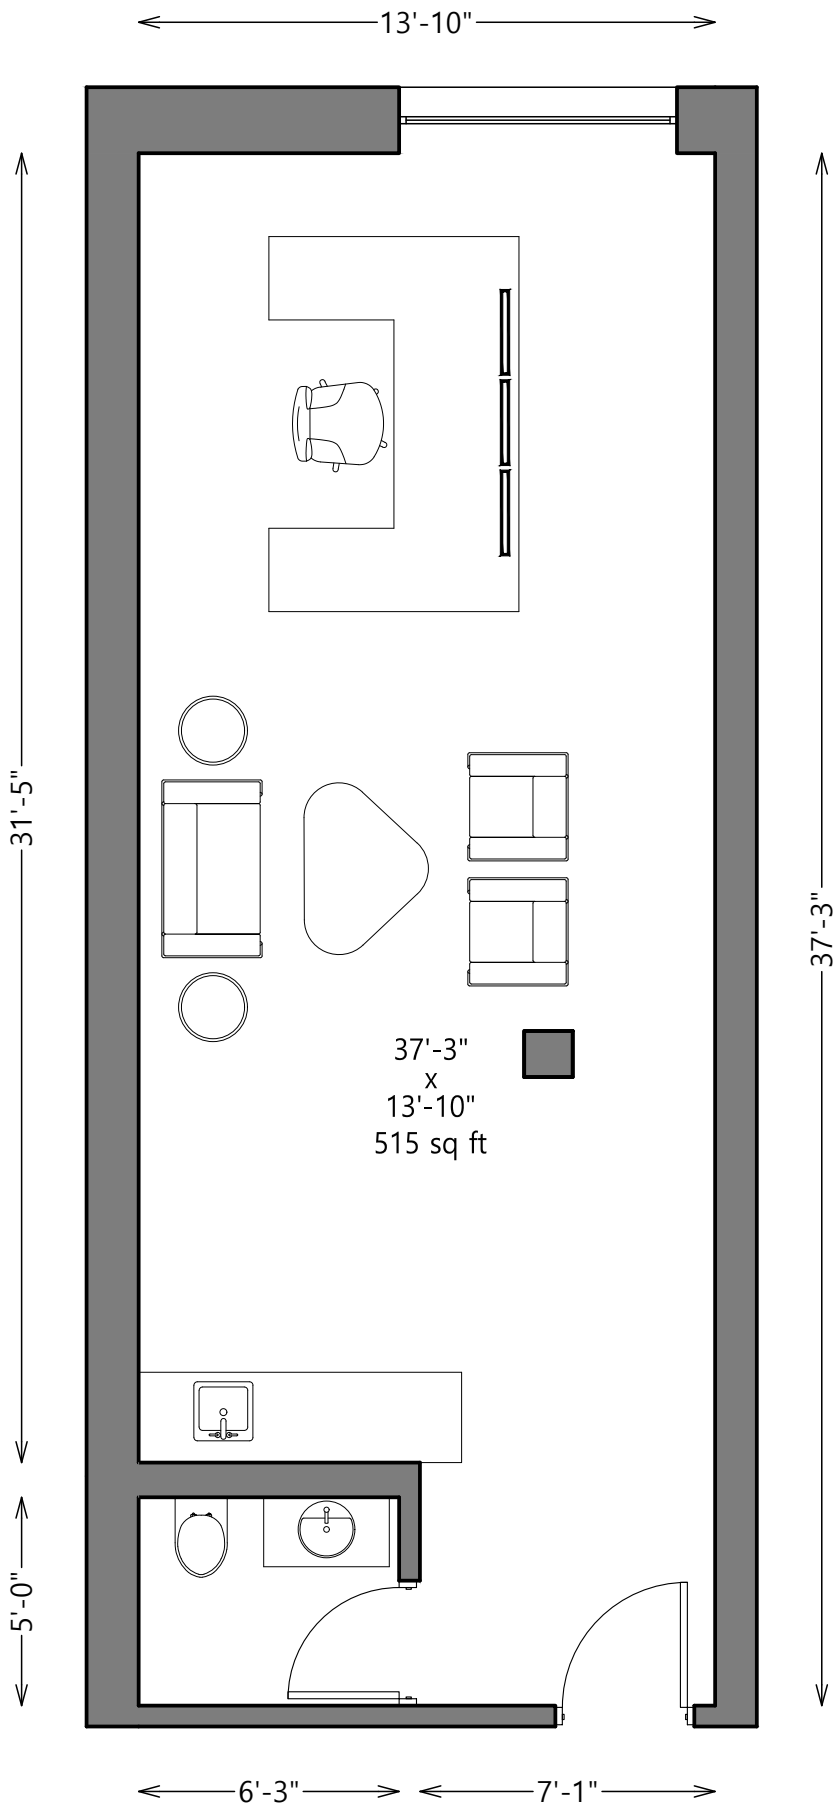

# 1E Single User Command Center

Pantry, Bathroom, Herman Miller Chair, Large Desk

# 1E Single User Command Center Plus

Pantry, Bathroom, Herman Miller Chair, Large Desk, Computer,  
3 Monitors, Printer/Scanner/Fax/Copier, Scanner

# 1E Single User Command Center Deluxe

Pantry, Bathroom, Herman Miller Chair, Large Desk, Computer, 3 Monitors, Printer/Scanner/Fax/Copier, Scanner, Additional Furniture

1E Multi User

2 Desks

Command Center