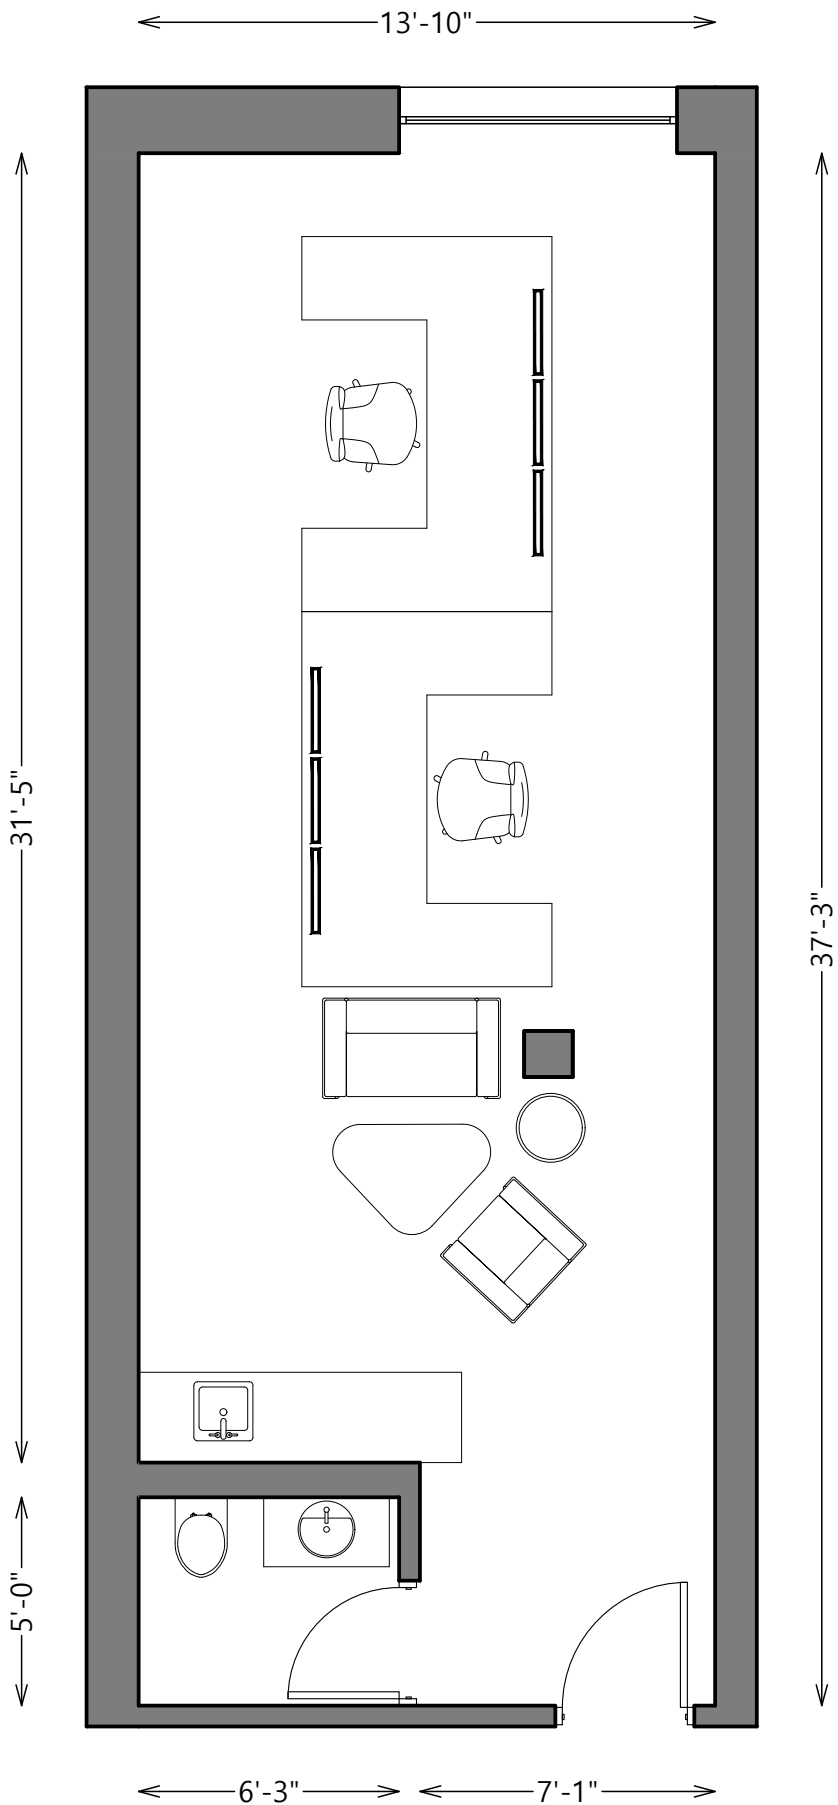

1E Multi User
2 Desks
Command Center
Deluxe

Pantry, Bathroom, Herman Miller Chair, Large Desk, Computer, 3 Monitors, Printer/Scanner/Fax/Copier, Scanner, Additional Furniture