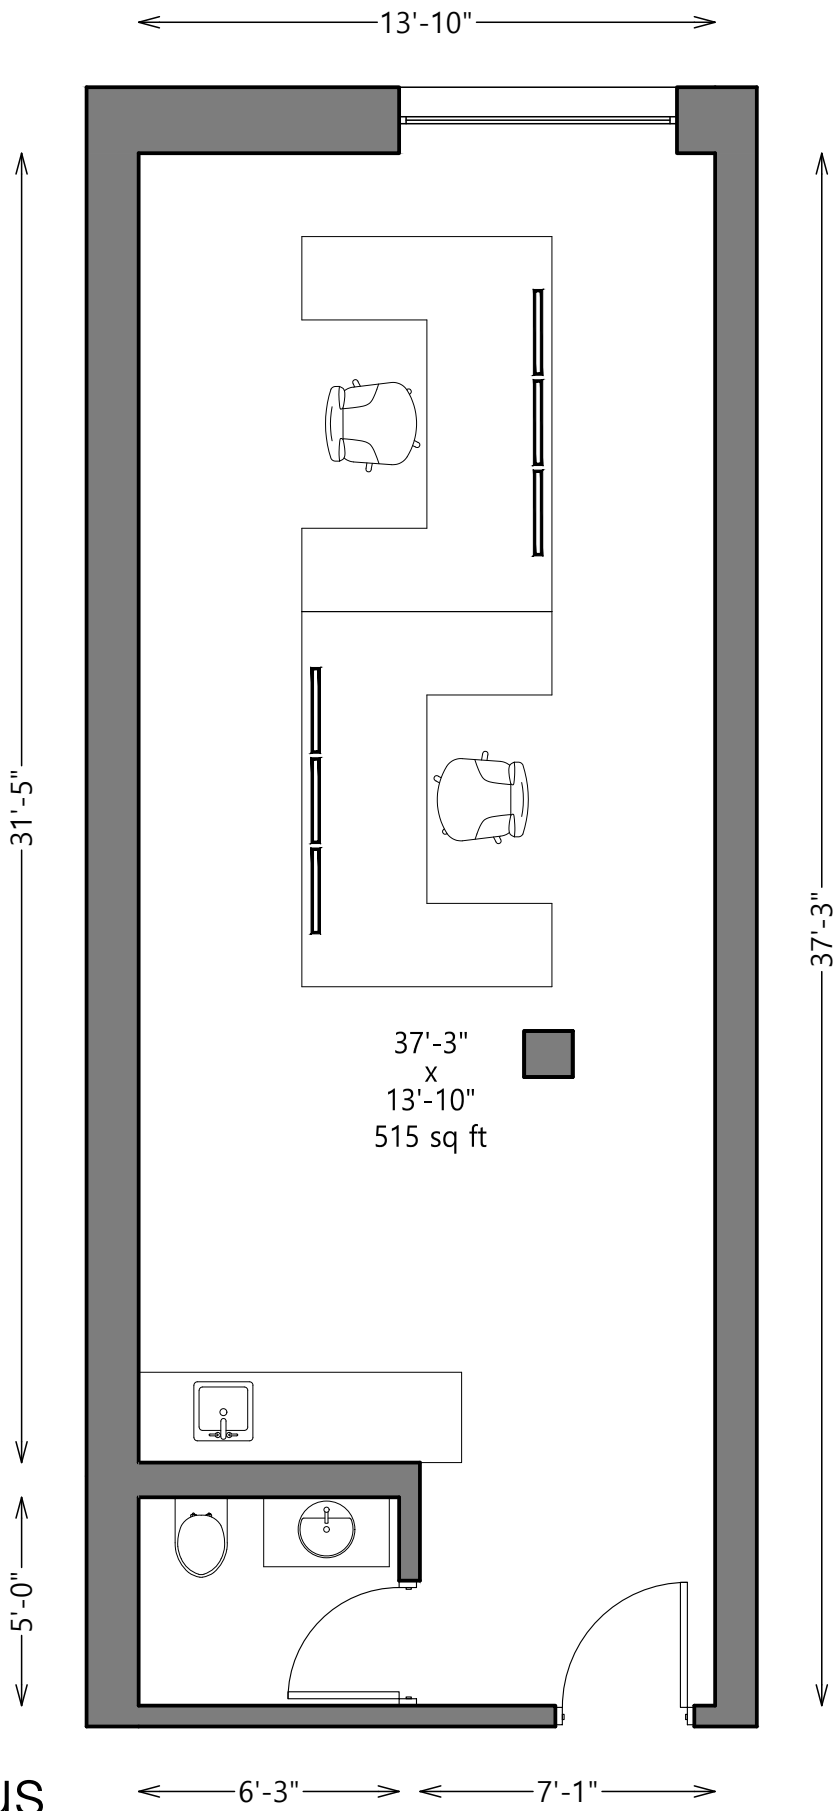

1E Multi User
2 Desks

Command Center Plus

Pantry, Bathroom, Herman Miller Chair, Large Desk, Computer,
3 Monitors, Printer/Scanner/Fax/Copier, Scanner