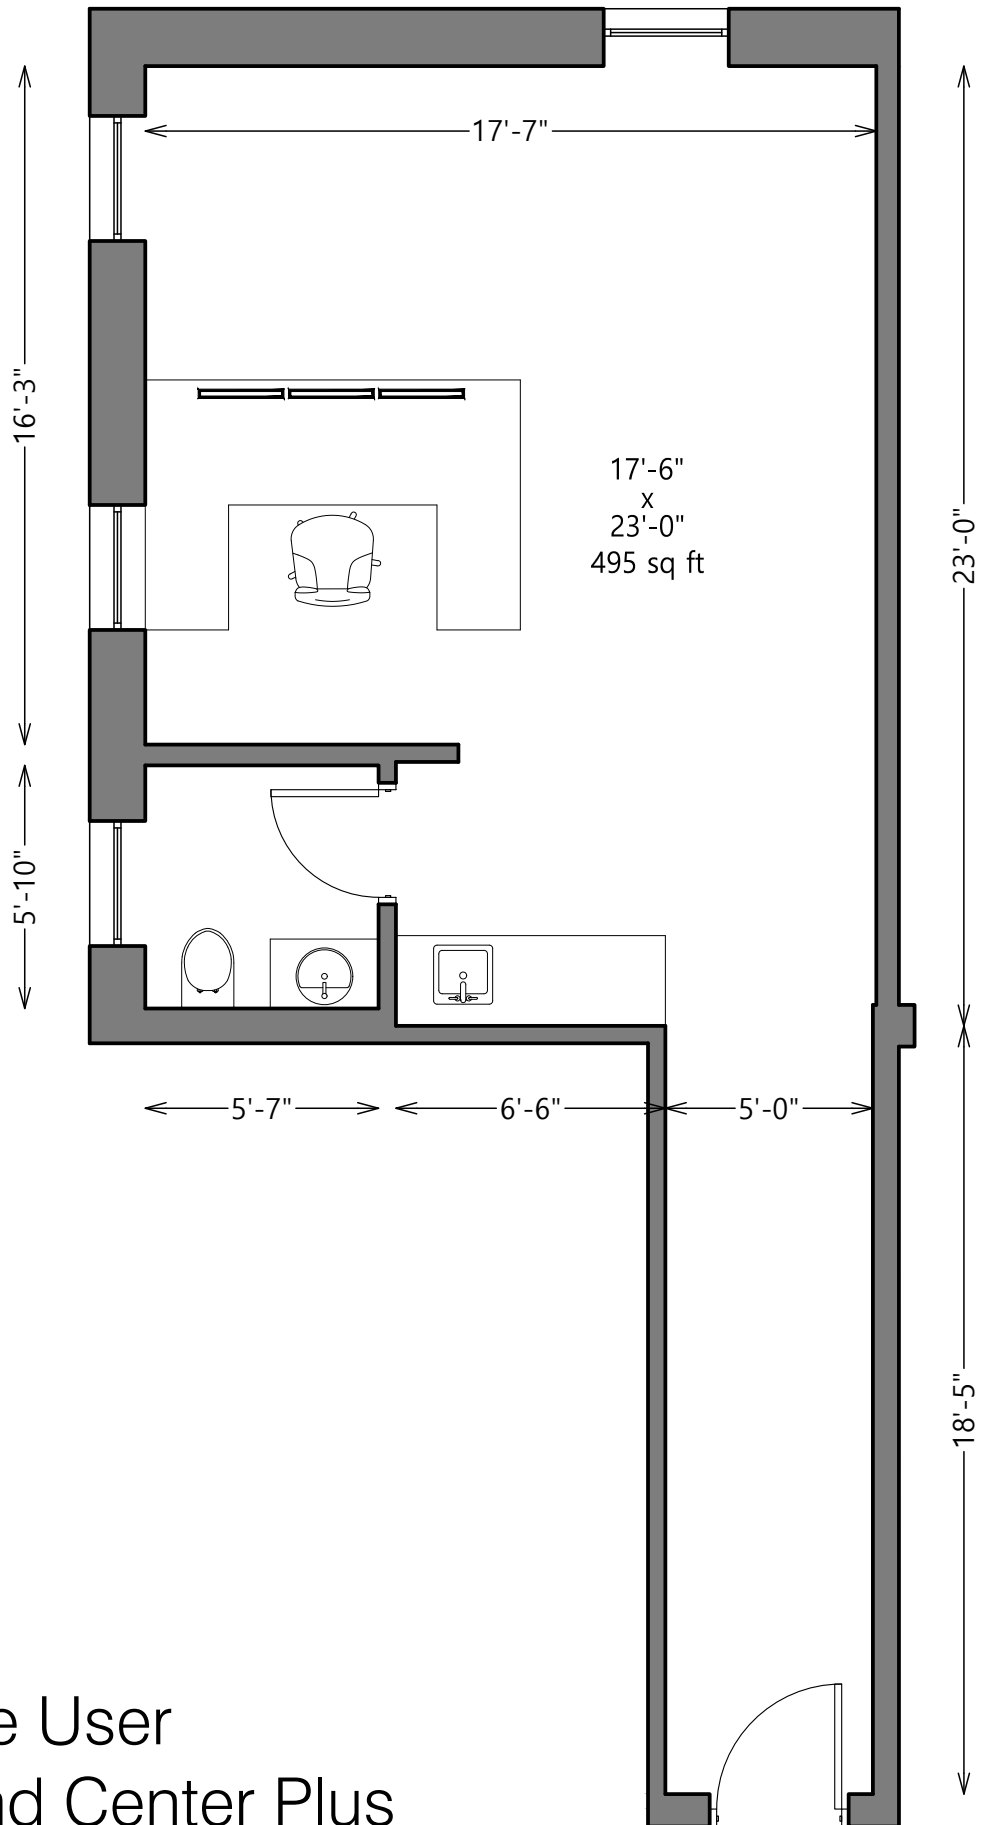

2H Single User Command Center

Pantry, Bathroom, Herman Miller Chair, Large Desk

2H Single User Command Center Plus

Pantry, Bathroom, Herman Miller Chair, Large Desk, Computer,
3 Monitors, Printer/Scanner/Fax/Copier, Scanner

2H Single User Command Center Deluxe

Pantry, Bathroom, Herman Miller Chair, Large Desk, Computer, 3
Monitors, Printer/Scanner/Fax/Copier, Scanner, Additional Furniture