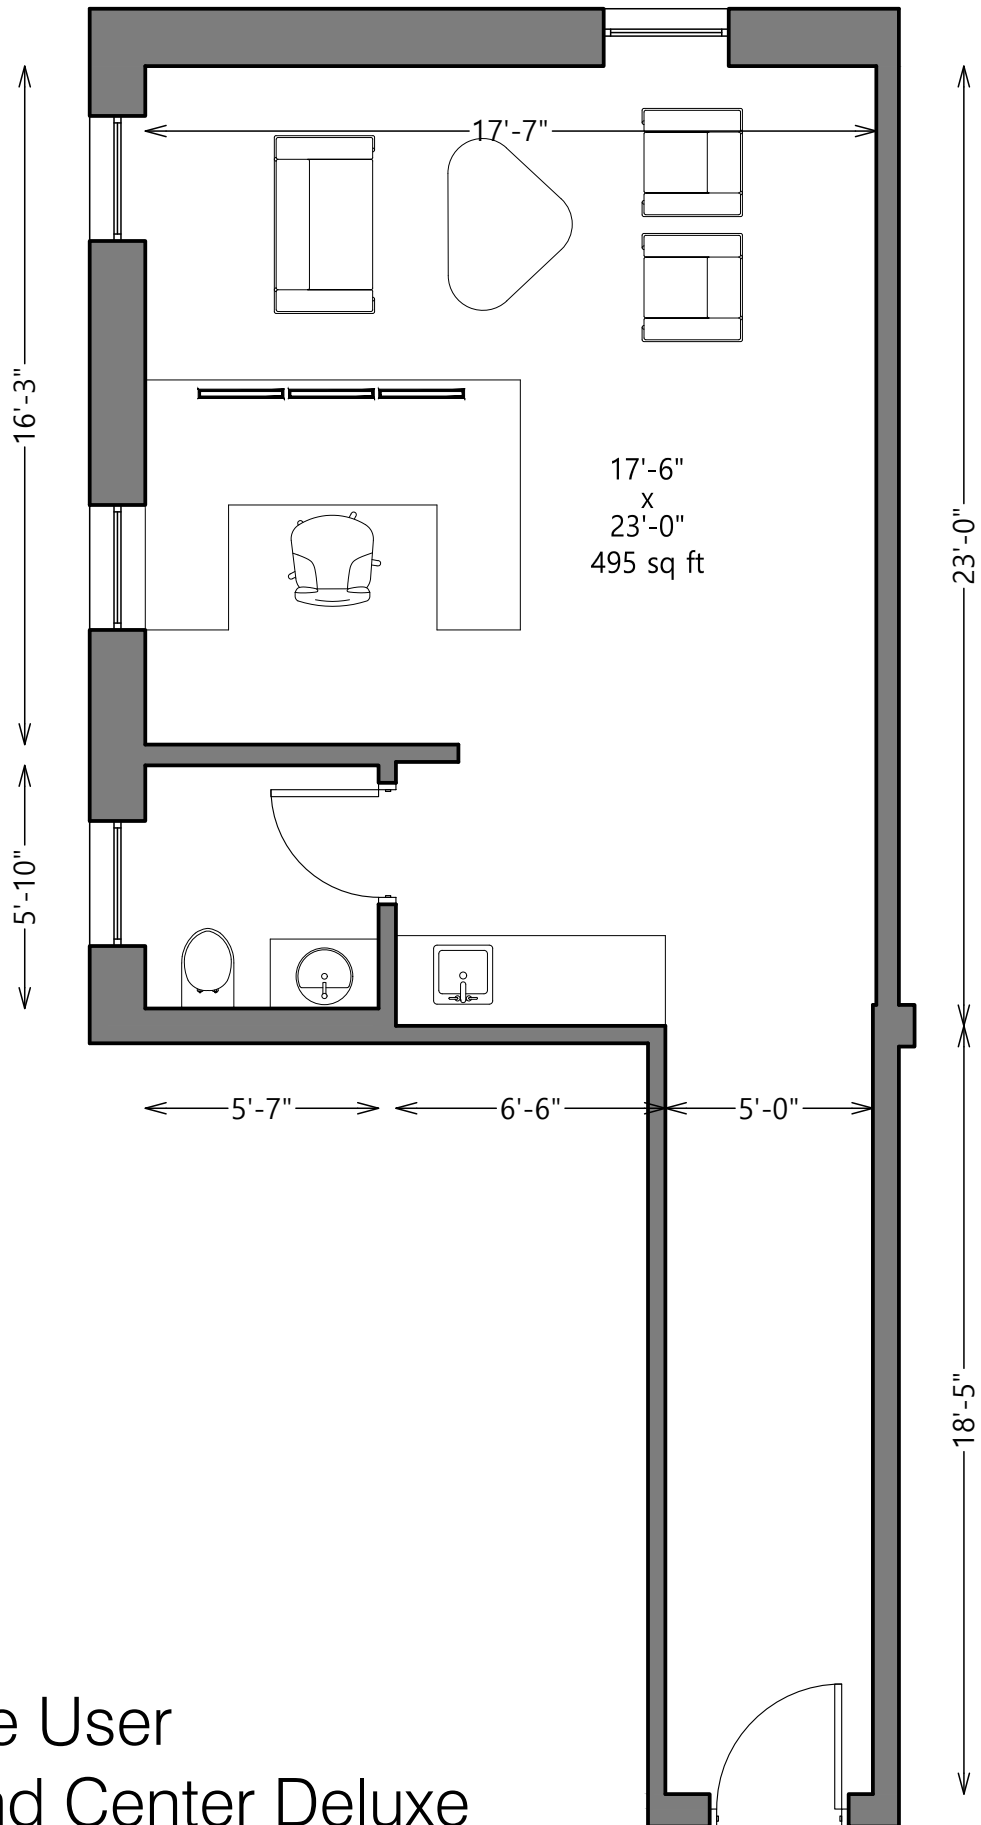

2H Single User Command Center

Pantry, Bathroom, Herman Miller Chair, Large Desk

2H Single User Command Center Plus

Pantry, Bathroom, Herman Miller Chair, Large Desk, Computer,
3 Monitors, Printer/Scanner/Fax/Copier, Scanner

2H Single User Command Center Deluxe

Pantry, Bathroom, Herman Miller Chair, Large Desk, Computer, 3
Monitors, Printer/Scanner/Fax/Copier, Scanner, Additional Furniture