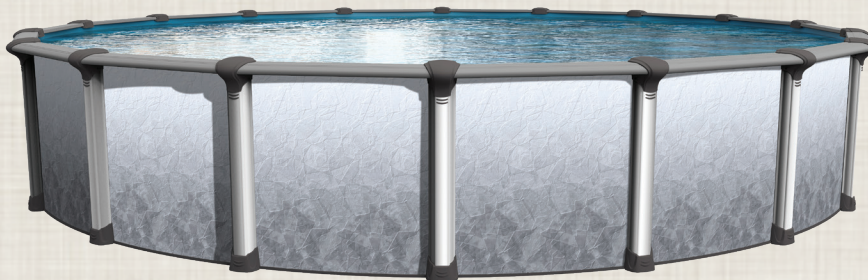

## Features:

- 52" Wall Height
- 9" Steel Top Ledge
- Steel Gray Uprights
- Steel Stabilizer, Top Plate, and Bottom Plate
- Gray Stained Glass Exterior Wall Pattern
- Two Piece Ledge Cover
- Oval System is Non-Buttress Only

### Round Pool 52"

Size/Feet

- 15' x 52"
- 18' x 52"
- 21' x 52"
- 24' x 52"
- 27' x 52"
- 30' x 52"

### Oval Pool 52"

Size/Feet

- 12' x 24' x 52" ●
- 15' x 24' x 52" ●
- 15' x 30' x 52"
- 18' x 33' x 52"

● - Non Stock - Special Order Only

Warranty  
3 Year Full

**CAUTION:** No Diving or Jumping. Above-ground pools are designed for swimming only.