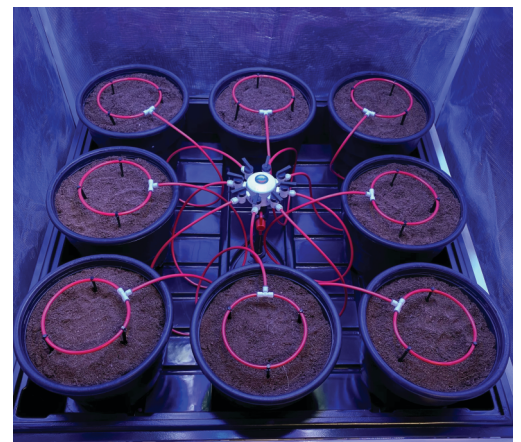

Pro360Products.com

All Rights Reserved