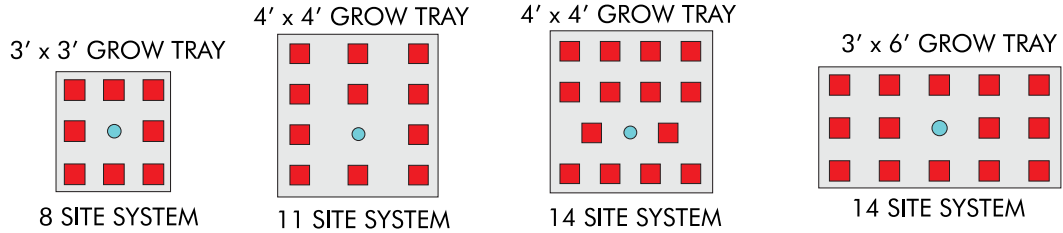

Water Distributor and Oxygen Pod locations.

Pro 360 Systems

Water Pump (GPH)

8-Site:	250 - 300
11-Site:	350 - 400
14-Site:	375 - 425
16-Site:	450 - 500
22-Site:	500 - 550
28-Site:	775 - 825
44-Site:	900 - 1,000
56-Site:	1,000 - 1,100

8, 11, 14 SITE SYSTEMS

16, 22, 28 SITE SYSTEMS

44,56 SITE SYSTEMS

4' x 16' or 4' x 20' GROW TRAY - 44 SITE SYSTEM

5' x 20' GROW TRAY - 56 SITE SYSTEM