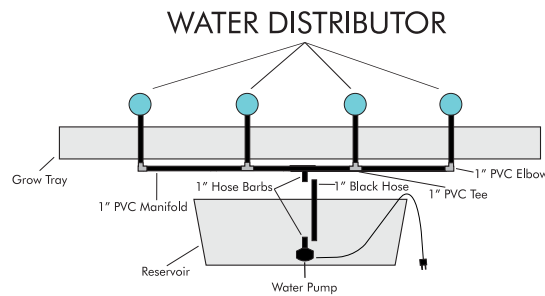

Water Distributor and Oxygen Pod locations.

Pro 360 Systems

Water Pump (GPH)

8-Site:	250 - 300
11-Site:	350 - 400
14-Site:	375 - 425
16-Site:	450 - 500
22-Site:	500 - 550
28-Site:	775 - 825
44-Site:	900 - 1,000
56-Site:	1,000 - 1,100

8, 11, 14 SITE SYSTEMS

16, 22, 28 SITE SYSTEMS

44,56 SITE SYSTEMS

4' x 16' or 4' x 20' GROW TRAY - 44 SITE SYSTEM

5' x 20' GROW TRAY - 56 SITE SYSTEM