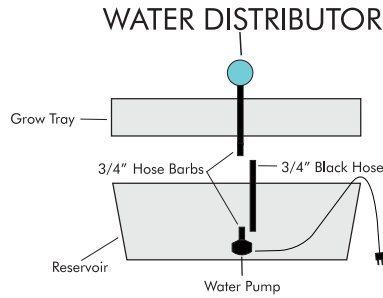

Water Distributor and Oxygen Pod locations.

Pro 360 Systems

Water Pump (GPH)

8-Site:	250 - 300
11-Site:	350 - 400
14-Site:	375 - 425
16-Site:	450 - 500
22-Site:	500 - 550
28-Site:	775 - 825
44-Site:	900 - 1,000
56-Site:	1,000 - 1,100

8, 11, 14 SITE SYSTEMS

16, 22, 28 SITE SYSTEMS

44,56 SITE SYSTEMS

4' x 16' or 4' x 20' GROW TRAY - 44 SITE SYSTEM

5' x 20' GROW TRAY - 56 SITE SYSTEM