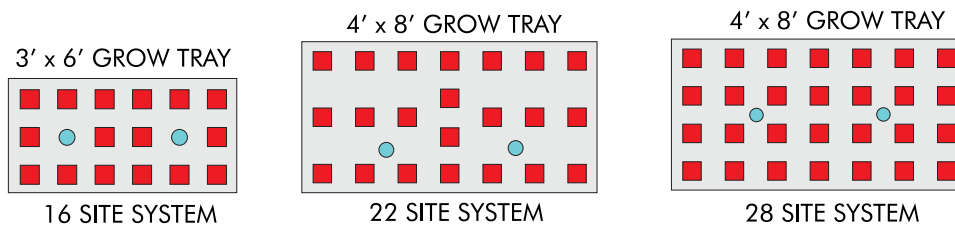

Water Distributor and Oxygen Pod locations.

Pro 360 Systems

Water Pump (GPH)

8-Site:	250 - 300
11-Site:	350 - 400
14-Site:	375 - 425
16-Site:	450 - 500
22-Site:	500 - 550
28-Site:	775 - 825
44-Site:	900 - 1,000
56-Site:	1,000 - 1,100

8, 11, 14 SITE SYSTEMS

16, 22, 28 SITE SYSTEMS

44,56 SITE SYSTEMS

4' x 16' or 4' x 20' GROW TRAY - 44 SITE SYSTEM

5' x 20' GROW TRAY - 56 SITE SYSTEM