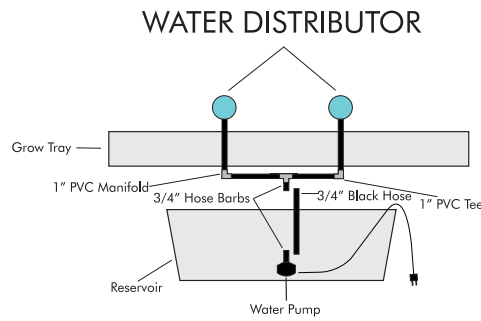

Water Distributor and Oxygen Pod locations.

Pro 360 Systems

Water Pump (GPH)

8-Site:	250 - 300
11-Site:	350 - 400
14-Site:	375 - 425
16-Site:	450 - 500
22-Site:	500 - 550
28-Site:	775 - 825
44-Site:	900 - 1,000
56-Site:	1,000 - 1,100

8, 11, 14 SITE SYSTEMS

16, 22, 28 SITE SYSTEMS

44,56 SITE SYSTEMS

4' x 16' or 4' x 20' GROW TRAY - 44 SITE SYSTEM

5' x 20' GROW TRAY - 56 SITE SYSTEM