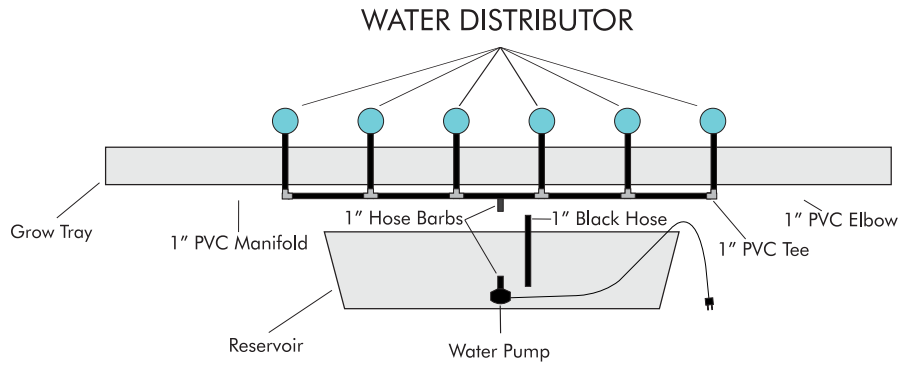

Pro 360 Systems

Water Pump (GPH)

66-Site: 1,100 - 1,200

84-Site: 1,300 - 1,400

88-Site: 1,400 - 1,500

112-Site: 1,500 - 1,600

66, 84 SITE SYSTEMS

4' x 24' or 4' x 30' GROW TRAY - 66 or 84 SITE SYSTEM

5' x 30' GROW TRAY - 84 SITE SYSTEM

88, 112 SITE SYSTEMS

4' x 32' or 4' x 40' GROW TRAY 88 SITE SYSTEM

5' x 40' GROW TRAY - 112 SITE SYSTEM