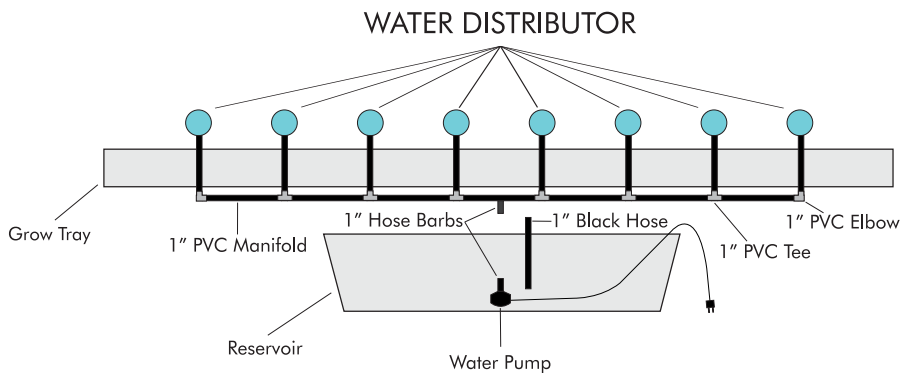

Pro 360 Systems

Water Pump (GPH)

66-Site: 1,100 - 1,200

84-Site: 1,300 - 1,400

88-Site: 1,400 - 1,500

112-Site: 1,500 - 1,600

66, 84 SITE SYSTEMS

4' x 24' or 4' x 30' GROW TRAY - 66 or 84 SITE SYSTEM

5' x 30' GROW TRAY - 84 SITE SYSTEM

88, 112 SITE SYSTEMS

4' x 32' or 4' x 40' GROW TRAY 88 SITE SYSTEM

5' x 40' GROW TRAY - 112 SITE SYSTEM