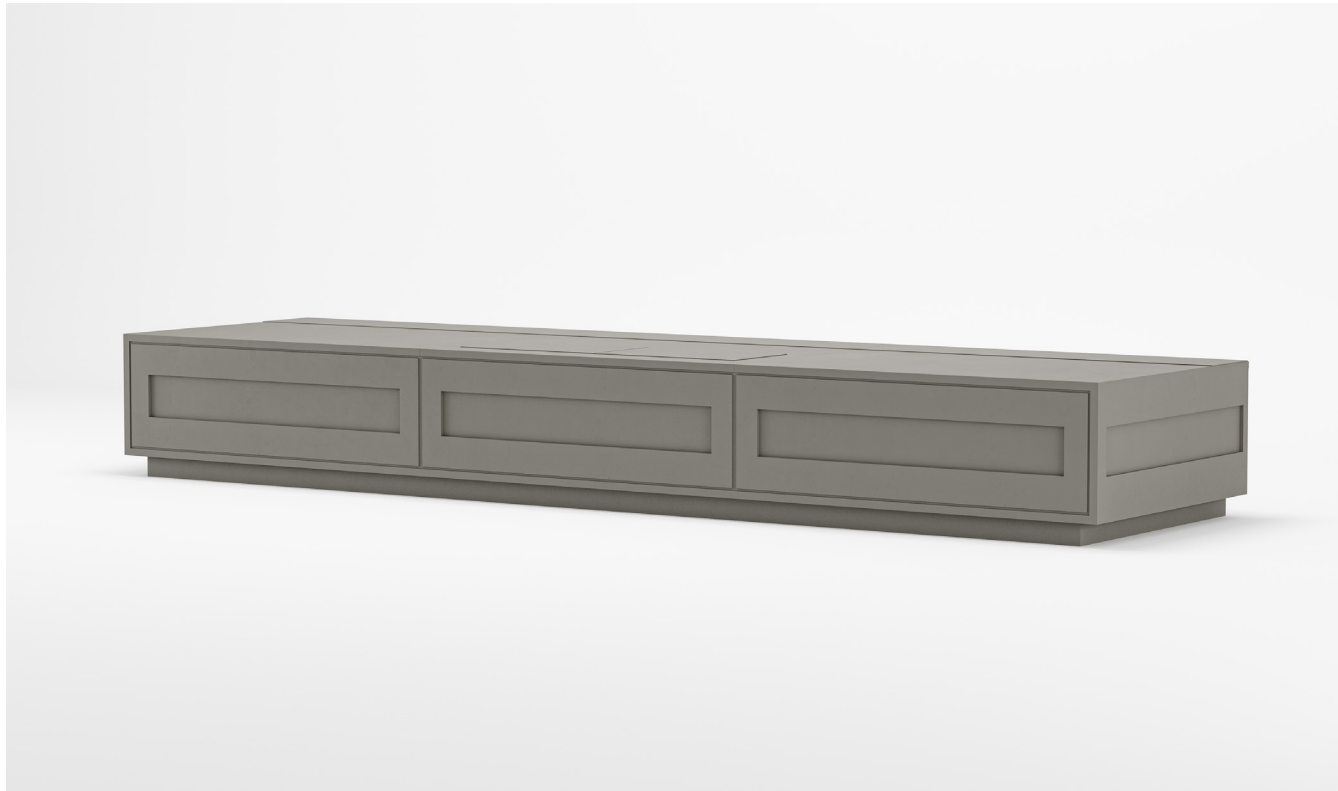

WOOD

PAINT

Additional paint colors available.

MANHATTAN BENCH

Sizes: 84", 92", 100", 110" & 120" screens.
Available with *toekick* or *legs*.

PRICE

Full System From $19,700
Bench Only From $14,300

DIMENSIONS (LxWxH)

Minimum Size: 83" x 21" x 17"
Maximum Size: 116" x 25" x 17"