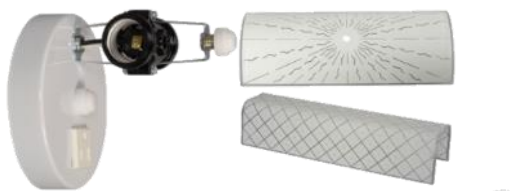

Bathroom Vanity Light Fixture
4 Bulb* Uses
24611-H - Fitter
24611-G - 24" U-Channel Glass Shade

Bathroom Vanity Light Fixture
2 Bulb* Uses
22611-H - Fitter (not shown)
22411-H - Fitter with Outlet (shown)
GL-800907 - 12" Curved Glass Shade
22611-G - 14" U-Channel Glass Shade