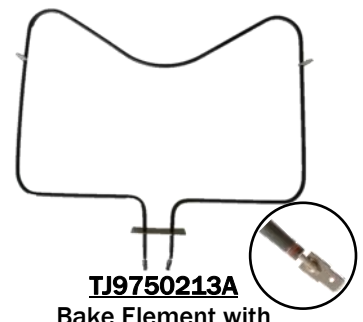

TJ9750213A
Bake Element with
Push-On Terminals