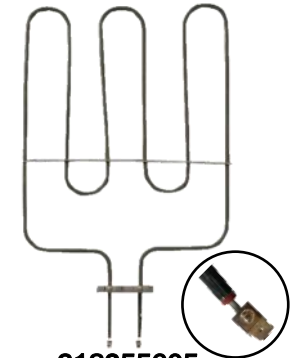

Universal Black
Pan & Ring Combo
WPW10290350 - 6"
WPW10290353 - 8"

Universal Black
Pan & Ring Combo
WG02L01429 - 6"
WG02L01430 - 8"

Chrome Stove Ring
Without Clips
TJCR16 - 6"
TJCR18 - 8"

Chrome Stove Ring
With Clips
TJWB31M28 - 6"
TJWB31M27 - 8"

RB147
Bake Element
with Screw Terminals

TJ316075104
Universal 30" Bake
Element with Push-On
Terminals

TJ9750213A
Bake Element with
Push-On Terminals

TJUB400
Bake Element with
Push-On Terminals

Universal Bake Element
with Screw Terminals
TJUB323 - 20"
TJUB592 - 25"
TJUB732 - 30"

UT096
Universal Broil Element
with Screw Terminal

318255605
Broil Element with
Vertical Mount

STOVE, OVEN & FRIDGE cont'd

RR500
Universal Terminal
Block & Wire Assembly
Use with
TJ38-815
TJ38-821

RR146
Range Receptacle Block
Use with
TJ38-140
TJ38-151