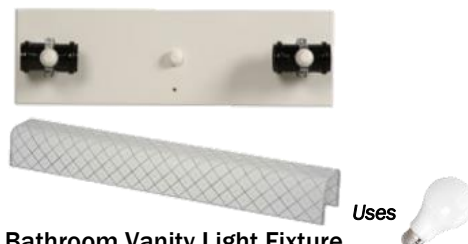

Bathroom Vanity Light Fixture
4 Bulb* Uses
24611-H - Fitter
24611-G - 24" U-Channel Glass Shade

*bulbs not included