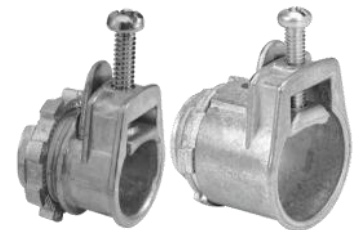

**52C1**

4" Square Box Cover Plate
Metal • Without Knock-Out

**BC52-C-6**

4" Square Utility
Box Cover Plate
Metal • With Knock-Out

**140086**

5" Round Cover Plate
Metal • Without Knock-Out

**140087**

5" Round Cover Plate
Metal • With Knock-Out

UTILITY BOXES & COVERS cont'd

BC-54-COV-1
5" Round White Cover Plate
Metal • Without Knock-Out

CP3540
White Ceiling Box Cover
Paintable

BOX CONNECTORS

CI2175
3/8" Duplex Box Connector

90 Degree Box Connector
CI2210 - 3/8"
CI2211 - 1/2"

CI804
3/8" Mini Box Connector

Single Screw Box
Connector
L-16 - 3/8"
L-17 - 1/2"
L-18 - 3/4"

WIRE & ACCESSORIES

BX Armored Electrical
Cable (AC90)
BXCABLE12-2 - 12/2
BXCABLE14-2 - 14/2
BXCABLE14-3 - 14/3