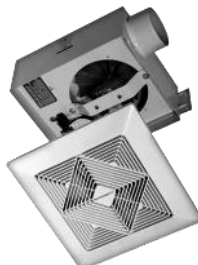

EB45CPT
Reversomatic EB45
Bathroom Exhaust
Fan Complete
EB45 - Motor Only