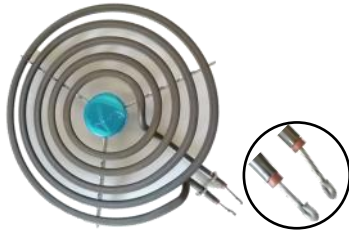

NRS Cartridge Fuse
Type 'P'
NRS20 - 20A
NRS40 - 40A
NRS60 - 60A

MB15
Plug Fuse with
Circuit Breaker
15A

FR15
15A Plug Fuse
Receptor Ring

STOVE, OVEN & FRIDGE

Stove Element
Loop Style Terminal
TJ38-815 - 6"
TJ38-821 - 8"