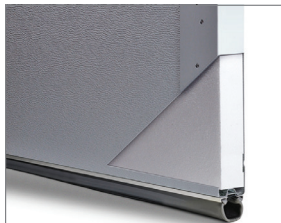

Insulation

Polystyrene Insulation
R-value²

R-9.65

Inserts

Glass³

Designer Glass⁴

¹ Refer to your local C.H.I. dealer for exact color match. ² R-value testing is in accordance with ASTM C518 standards. ³ Textured or tinted glass lets light in while obscuring vision and improves the natural beauty of your home. ⁴ All designer glass are either transparent or semi-transparent.

APPEARANCE + LIFETIME PACKAGE

Upgrade lifetime protection plan to your garage door and its hardware. That not only sounds great but looks good too.

These garage doors are available as wind load doors. Refer to your local C.H.I. Dealer if wind load doors are required where you live.

C.H.I. HASSLE-FREE WARRANTY

C.H.I. has a reputation for manufacturing quality garage doors, so it's only fitting that our hassle-free warranty outperforms all others.

Your Local Garage Door Professional

▶ Learn more at www.chiohd.com/2283