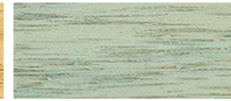

## Minwax Stain Colour Chart

Natural 209	Golden Oak 210B	Provincial 211	Red Oak 215	Puritan Pine 218
Ipswich Pine 221	Sedona Red 222	Colonial Maple 223	Special Walnut 224	Red Mahogany 225
Early American 230	Gunstock 231	Red Chestnut 232	English Chestnut 233	Cherry 235
Fruitwood 241	Golden Pecan 245	Pickled Oak 260	Weathered Oak 270	Classic Gray 271
Honey 272	Espresso 273	True Black 274	Simply White 275	Driftwood 2126
Dark Walnut 2716	Ebony 2718	Jacobean 2750		

Minwax®  
**Water Based Wood Stain**  
**Classics**

Minwax®  
**Water Based Wood Stain**  
**Bright & Bold**

Minwax®  
Water Based Wood Stain  
Cottage

White Wash Pickling Stain

Natural Peach

Woodrose

Harvest Grain

Driftwood

Antique Jade

Minwax®  
Water Based Wood Stain  
Sea & Sky

Pure White

Pearl Grey

Deep Ocean

Slate

Charcoal Grey