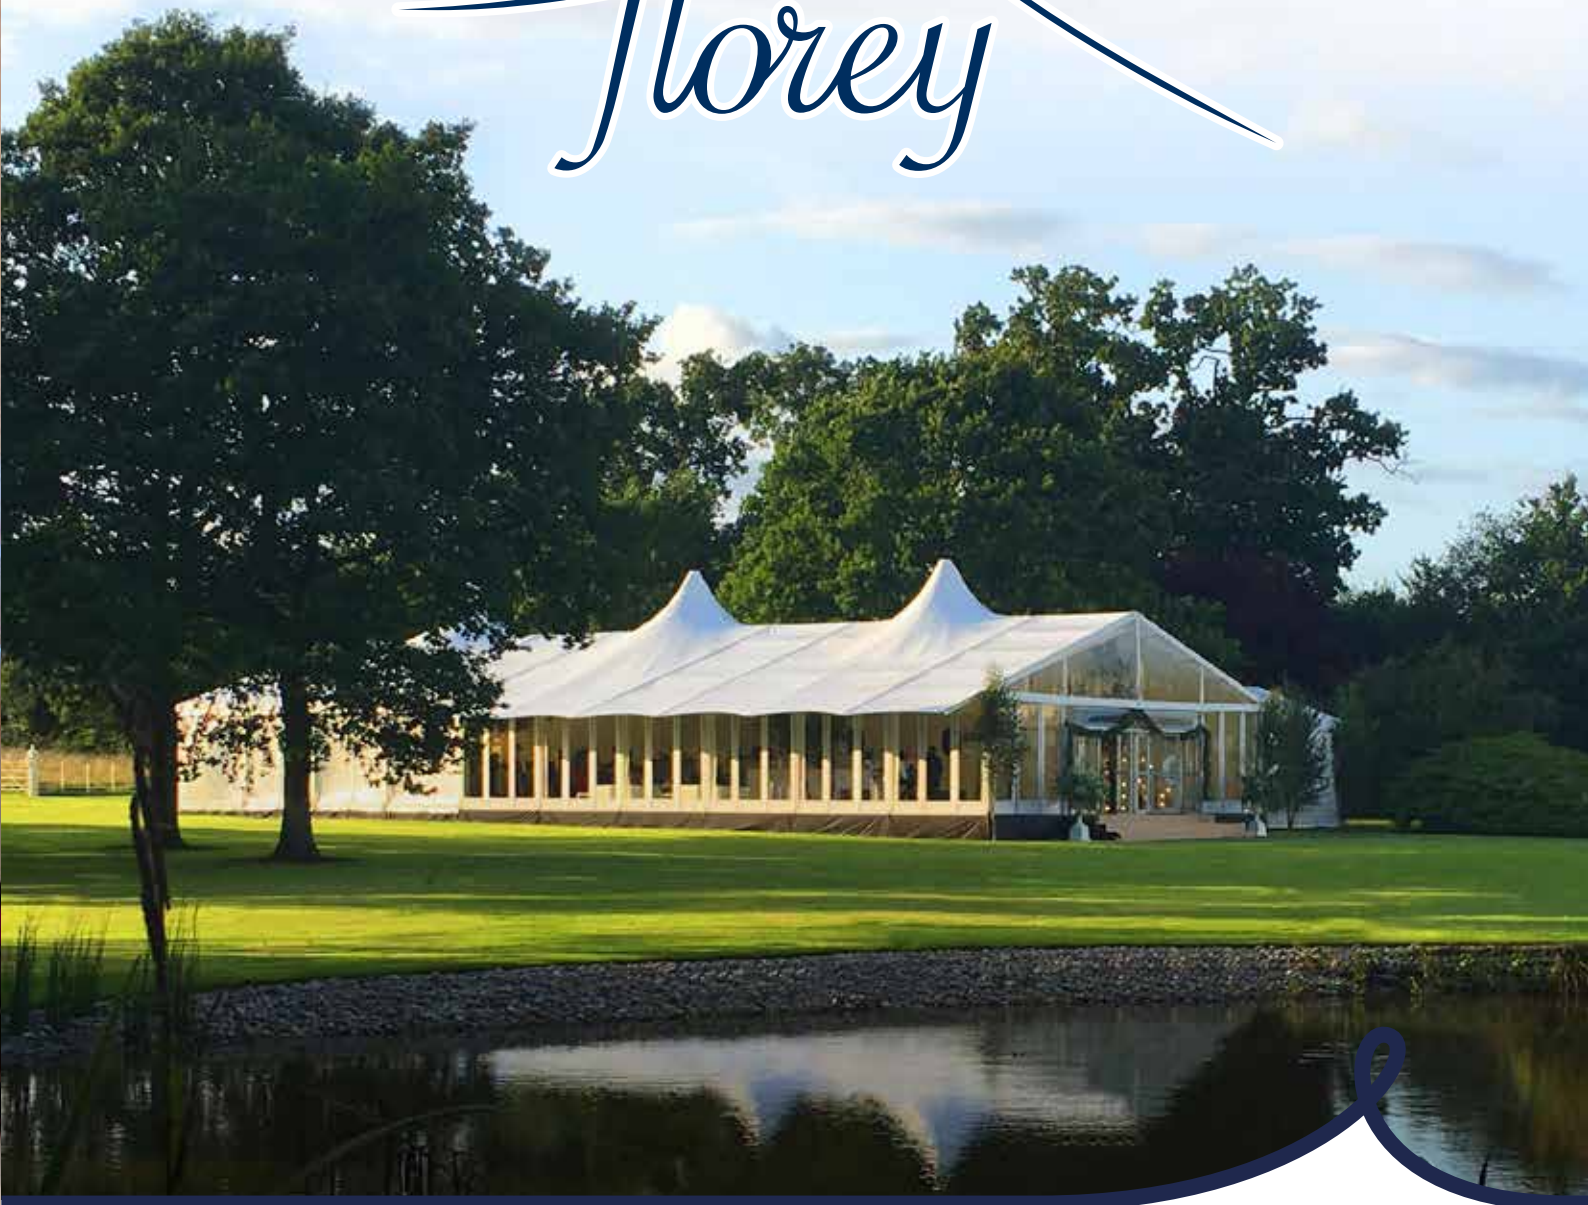

storey

PARTY & WEDDING MARQUEES

BESPOKE | TRADITIONAL | CLASSIC

A little bit about us.

For more than forty years, the Florey name has been synonymous with excellence in the event hire industry. Floreys is not a faceless corporation - it is still proud to be a family-run business that continues to deliver quality service.