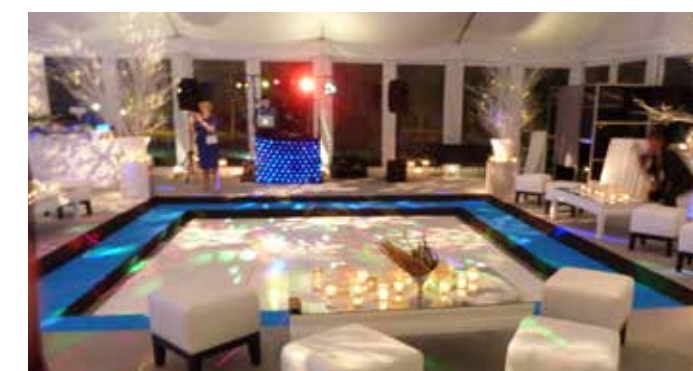

Florey Party Marquees

Choose from a huge variety of marquees in different sizes and styles. Whether you want an intimate garden party for ten or a banquet for 2000 guests, we can help you achieve the look you desire and are happy to help you plan your special event.

We can design a marquee with the wow factor for birthdays, engagements, anniversaries, family celebrations or bar mitzvahs - everything you see in our pictures we can provide. Perhaps your taste is for elegant simplicity- whatever the case we can help you plan a party to remember.

At Floreys we can supply:

- Marquees in various styles including, Framed, Traditional, Stretch Tents and Pagodas
- Exclusive clear purpose made flooring to cover swimming pools
- Many different coloured interior finishes including flat linings, starlight ceilings, black out, clear roofs, one-off tack off linings in any colour
- Multi level structures with steps and glass balustrading, glass and solid walling
- Outside chill-out spaces with decking flooring
- A huge range of furniture, bars, dance floors and accessories to go with your theme
- Lighting rigs, generators with power distribution, sound and heating