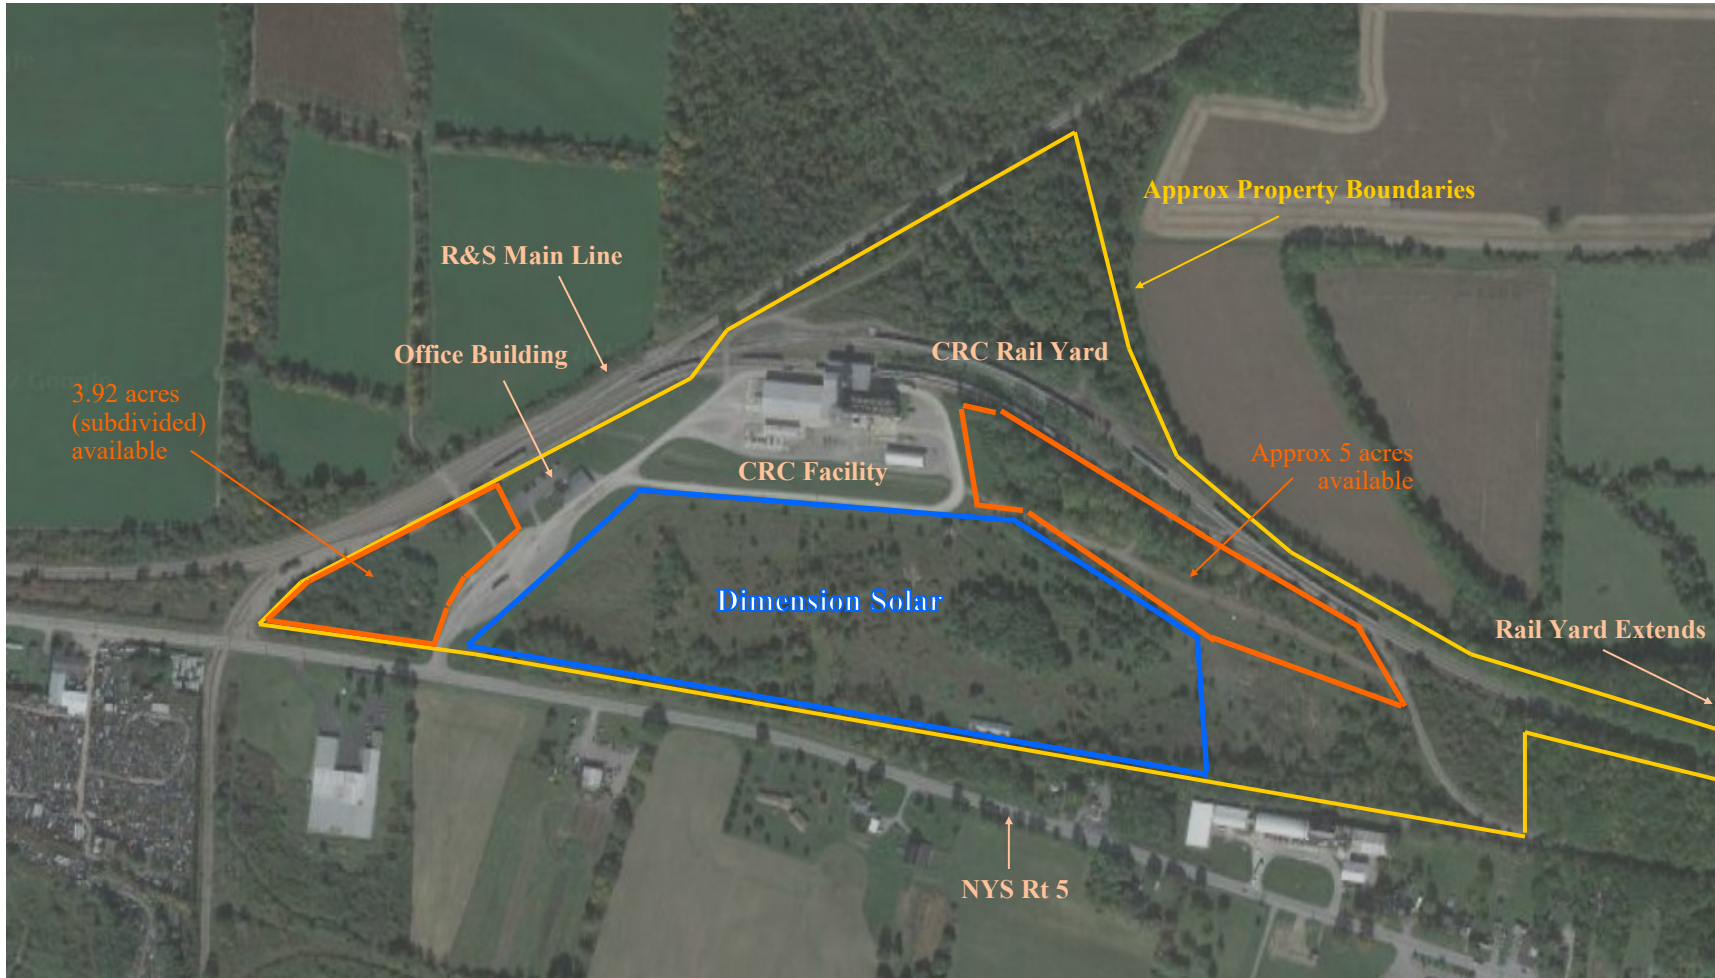

Light Industrial Property with Rail Yard
Total Site: 86 acres, Available property approx 9 acres

Site Address:
2773 Caledonia Leroy Rd
Caledonia, NY 14480

Business Address:
PO Box 576
Lakeville, NY 14480
585.538.9500

- > Utilities Available: NG, Water, Electric, Broadband
- > Common Infrastructure: Truck Parking Lot, Interior Roads, Rail Yard
- > Servicing Railroad: Rochester & Southern RR (Regional Line) connections/thru rates NS, CSX, CP, CN