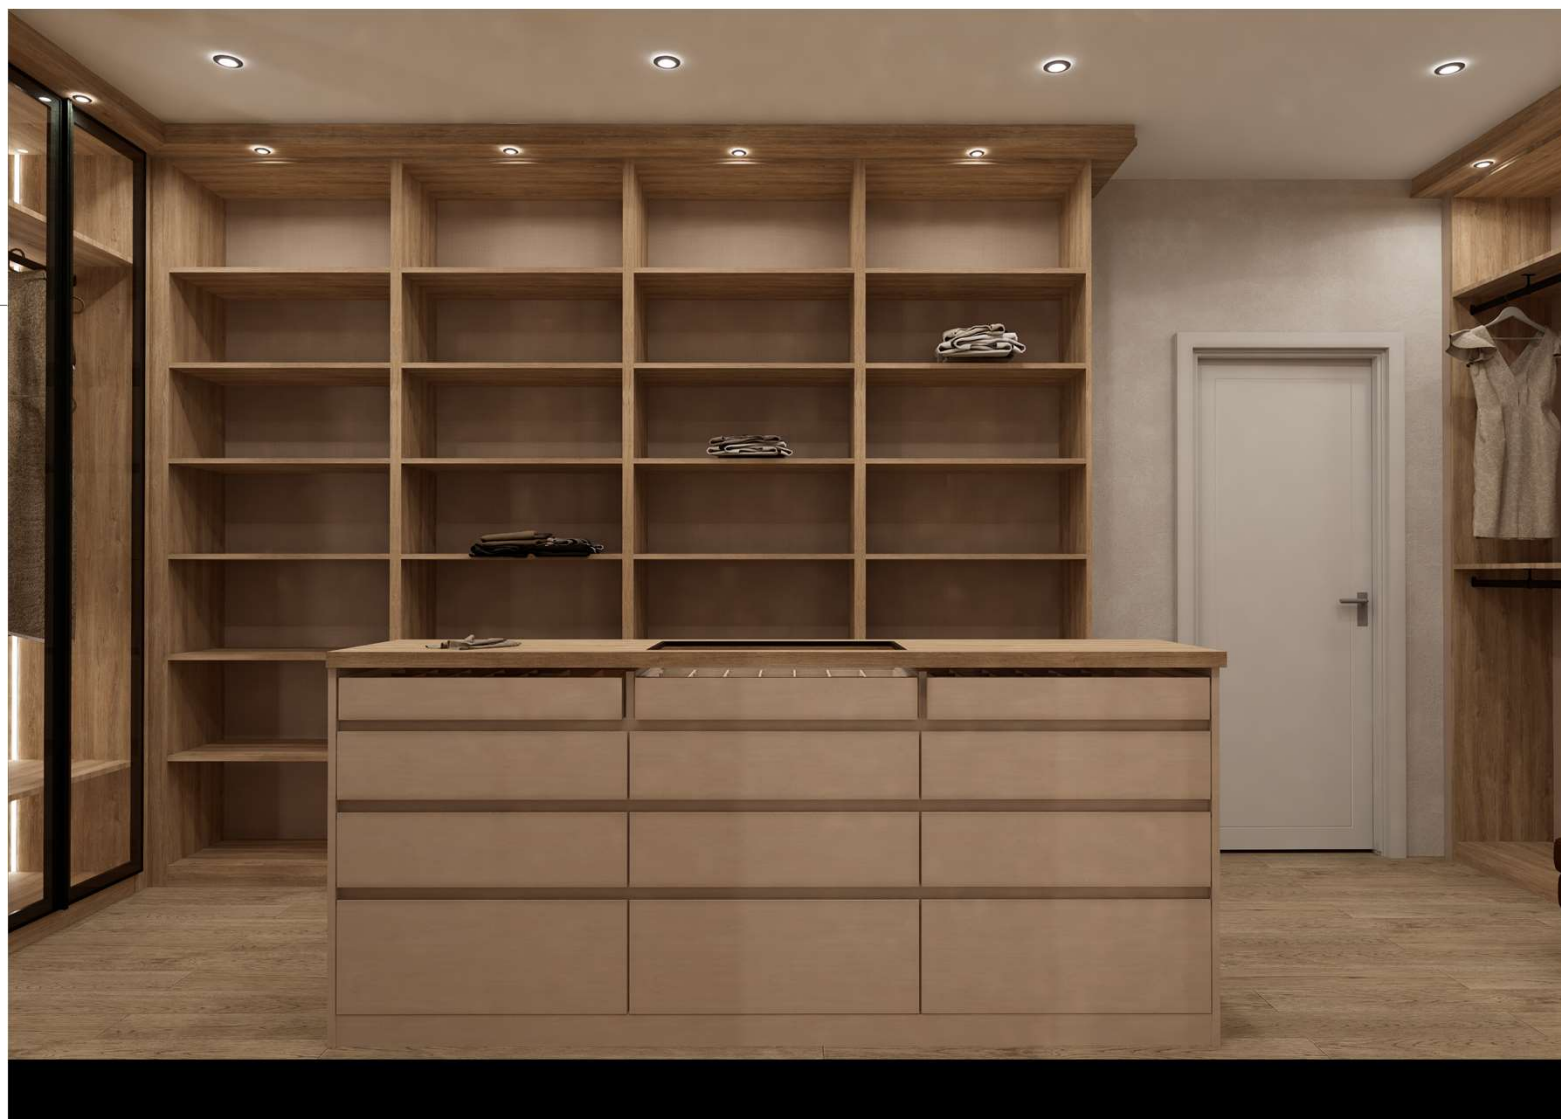

# HER CLOSET

VT\_611 ULUDAG OAK

VT\_817 LIGHT LINEN

VT\_187 WHITE BIRCH