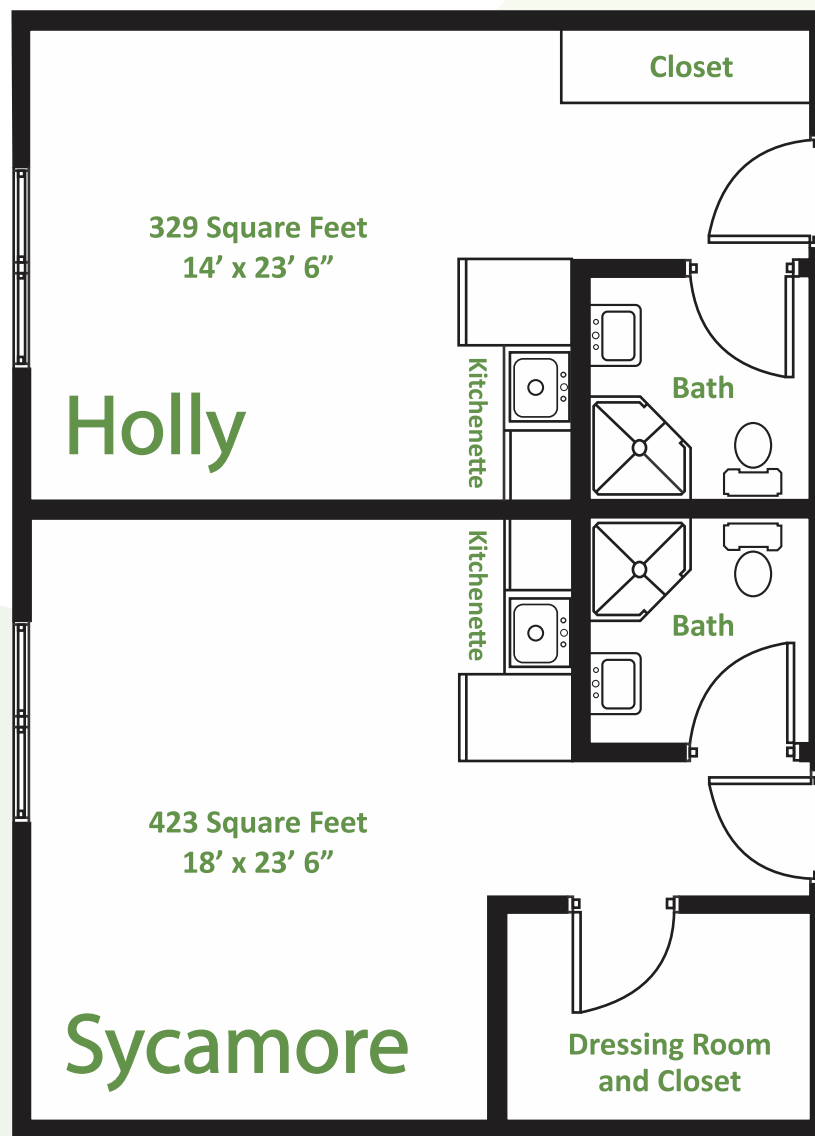

Floor Plans

Cedar

Corner Studio

1 Bath

475 sq. ft.

**ABUNDANT
CHRISTIAN LIVING**
— COMMUNITY —

INDEPENDENT LIVING

Floor Plans

Rhododendron

1 Bedroom

1.5 Bath

658 sq. ft.

Floor Plans

Sycamore/Holly

Studio

1 Bath

329 - 423 sq. ft.

**ABUNDANT
CHRISTIAN LIVING**
COMMUNITY

INDEPENDENT LIVING

Floor Plans

Patio Home

2 Bedroom

2 Bath

1,300 - 1,400 sq. ft.

**ABUNDANT
CHRISTIAN LIVING**
— COMMUNITY —

INDEPENDENT LIVING

Floor Plans

Cottage

2 Bedroom

1 Bath

696 - 850 sq. ft.

**ABUNDANT
CHRISTIAN LIVING**
— COMMUNITY —