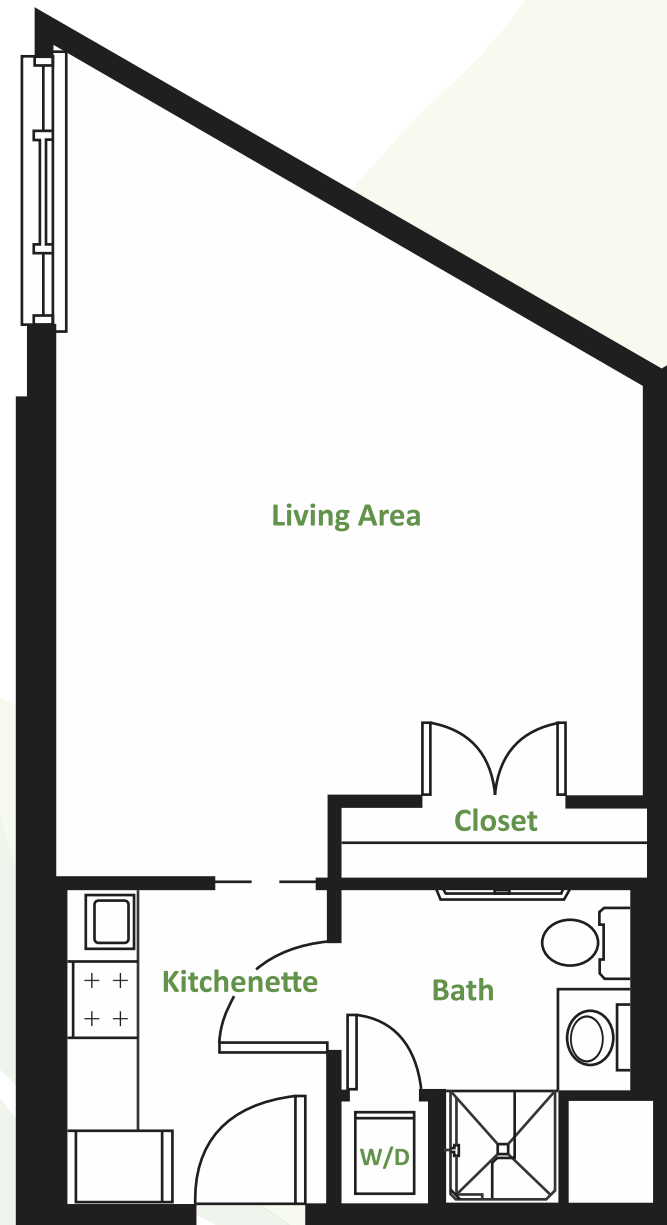

Floor Plans

Cedar

Corner Studio

1 Bath

475 sq. ft.

**ABUNDANT
CHRISTIAN LIVING**
— COMMUNITY —

INDEPENDENT LIVING

Floor Plans

Rhododendron

1 Bedroom

1.5 Bath

658 sq. ft.

Floor Plans

Sycamore/Holly

Studio

1 Bath

329 - 423 sq. ft.

**ABUNDANT
CHRISTIAN LIVING**
COMMUNITY

INDEPENDENT LIVING

Floor Plans

Patio Home

2 Bedroom

2 Bath

1,300 - 1,400 sq. ft.

**ABUNDANT
CHRISTIAN LIVING**
— COMMUNITY —

INDEPENDENT LIVING

Floor Plans

Cottage

2 Bedroom

1 Bath

696 - 850 sq. ft.

**ABUNDANT
CHRISTIAN LIVING**
— COMMUNITY —