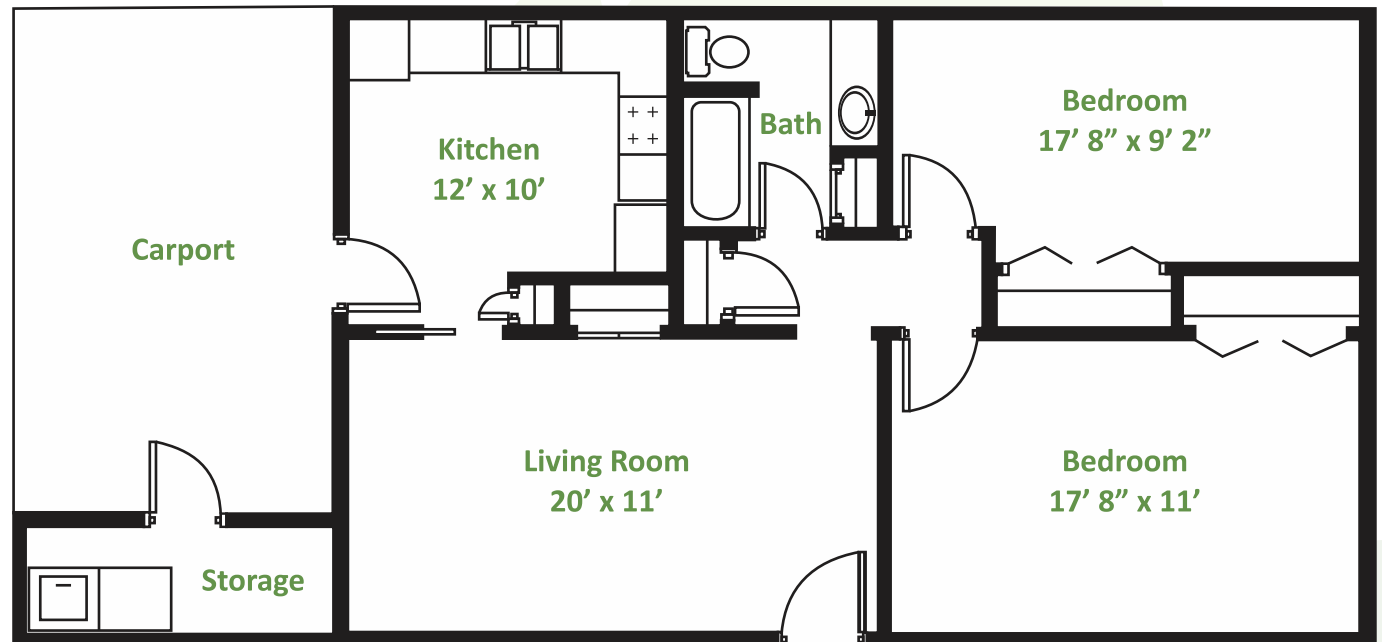

**ABUNDANT
CHRISTIAN LIVING**
— COMMUNITY —

INDEPENDENT LIVING

Floor Plans

Cottage

2 Bedroom

1 Bath

696 - 850 sq. ft.

**ABUNDANT
CHRISTIAN LIVING**
— COMMUNITY —