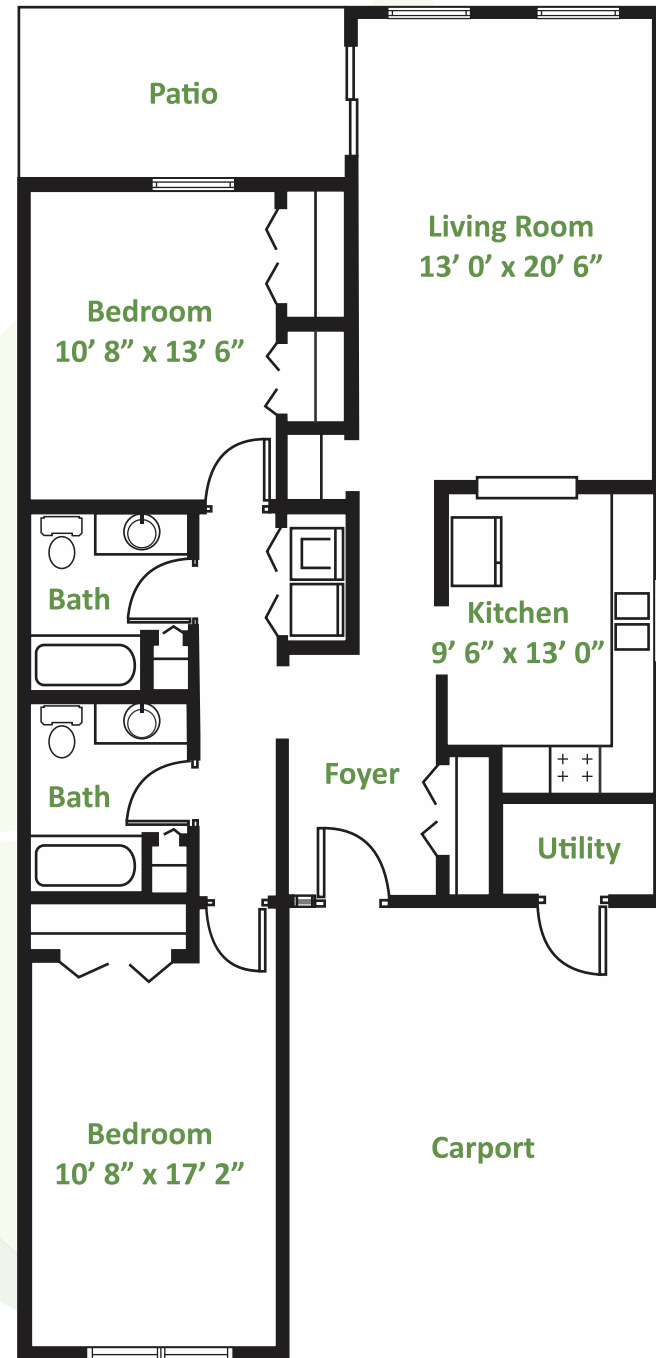

Floor Plans

Cedar

Corner Studio

1 Bath

475 sq. ft.

**ABUNDANT
CHRISTIAN LIVING**
— COMMUNITY —

INDEPENDENT LIVING

Floor Plans

Rhododendron

1 Bedroom

1.5 Bath

658 sq. ft.

Floor Plans

Sycamore/Holly

Studio

1 Bath

329 - 423 sq. ft.

**ABUNDANT
CHRISTIAN LIVING**
COMMUNITY

INDEPENDENT LIVING

Floor Plans

Patio Home

2 Bedroom

2 Bath

1,300 - 1,400 sq. ft.

**ABUNDANT
CHRISTIAN LIVING**
— COMMUNITY —

INDEPENDENT LIVING

Floor Plans

Cottage

2 Bedroom

1 Bath

696 - 850 sq. ft.

**ABUNDANT
CHRISTIAN LIVING**
— COMMUNITY —