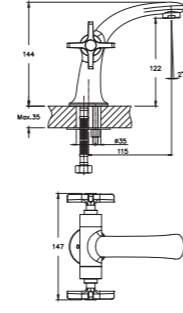

LAVABO
BATARYALARI

BANYO
BATARYALARI

EVİYE
BATARYALARI

DUŞ
BATARYALARI