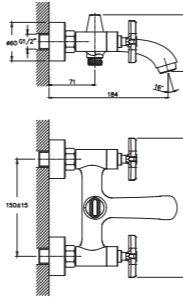

LAVABO
BATARYALARI

BANYO
BATARYALARI

EVİYE
BATARYALARI

DUŞ
BATARYALARI