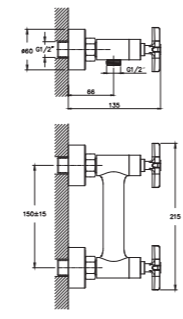

LAVABO
BATARYALARI

BANYO
BATARYALARI

EVİYE
BATARYALARI

DUŞ
BATARYALARI