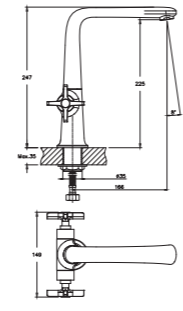

LAVABO
BATARYALARI

BANYO
BATARYALARI

EVİYE
BATARYALARI

DUŞ
BATARYALARI