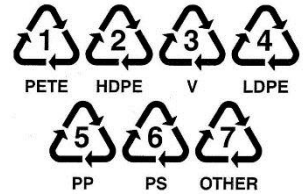

# SINGLE STREAM RECYCLING

 **Cardboard, Boxboard, Office Paper, Newsprint, Junk Mail, Magazines and Catalogues**

Shredded Paper  
in clear bags

 **Plastic Containers, Plastic Milk Jugs, Milk and Juice Cartons**  
(No "Clam Shell" Type Food Containers labelled #1) (No oil containers or chemical jugs)

Remove all lids and caps

 **Tin, Aluminum and Glass** Rinse all items – labels can remain on