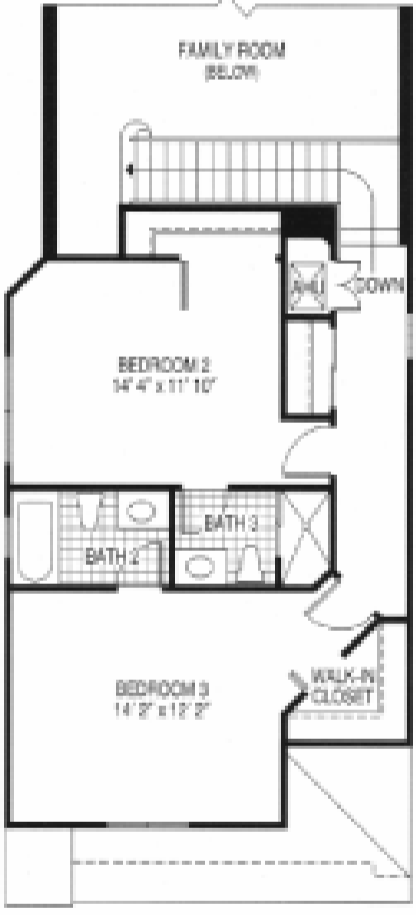

St. Croix
5 Bedrooms/Den, Cabana, 5 1/2 Baths

A/C Area (1st floor) 2,418 sq. ft.
 A/C Area (2nd floor) 705 sq. ft.
 Cabana 353 sq. ft.

A/C Area 3,476 sq. ft
 Garage 454 sq. ft
 Covered Entry 112 sq. ft.
 Covered Patio 314 sq. ft.

Total Area 4,356 sq. ft.

Please note this floorplan is reversed

First Floor

Second Floor