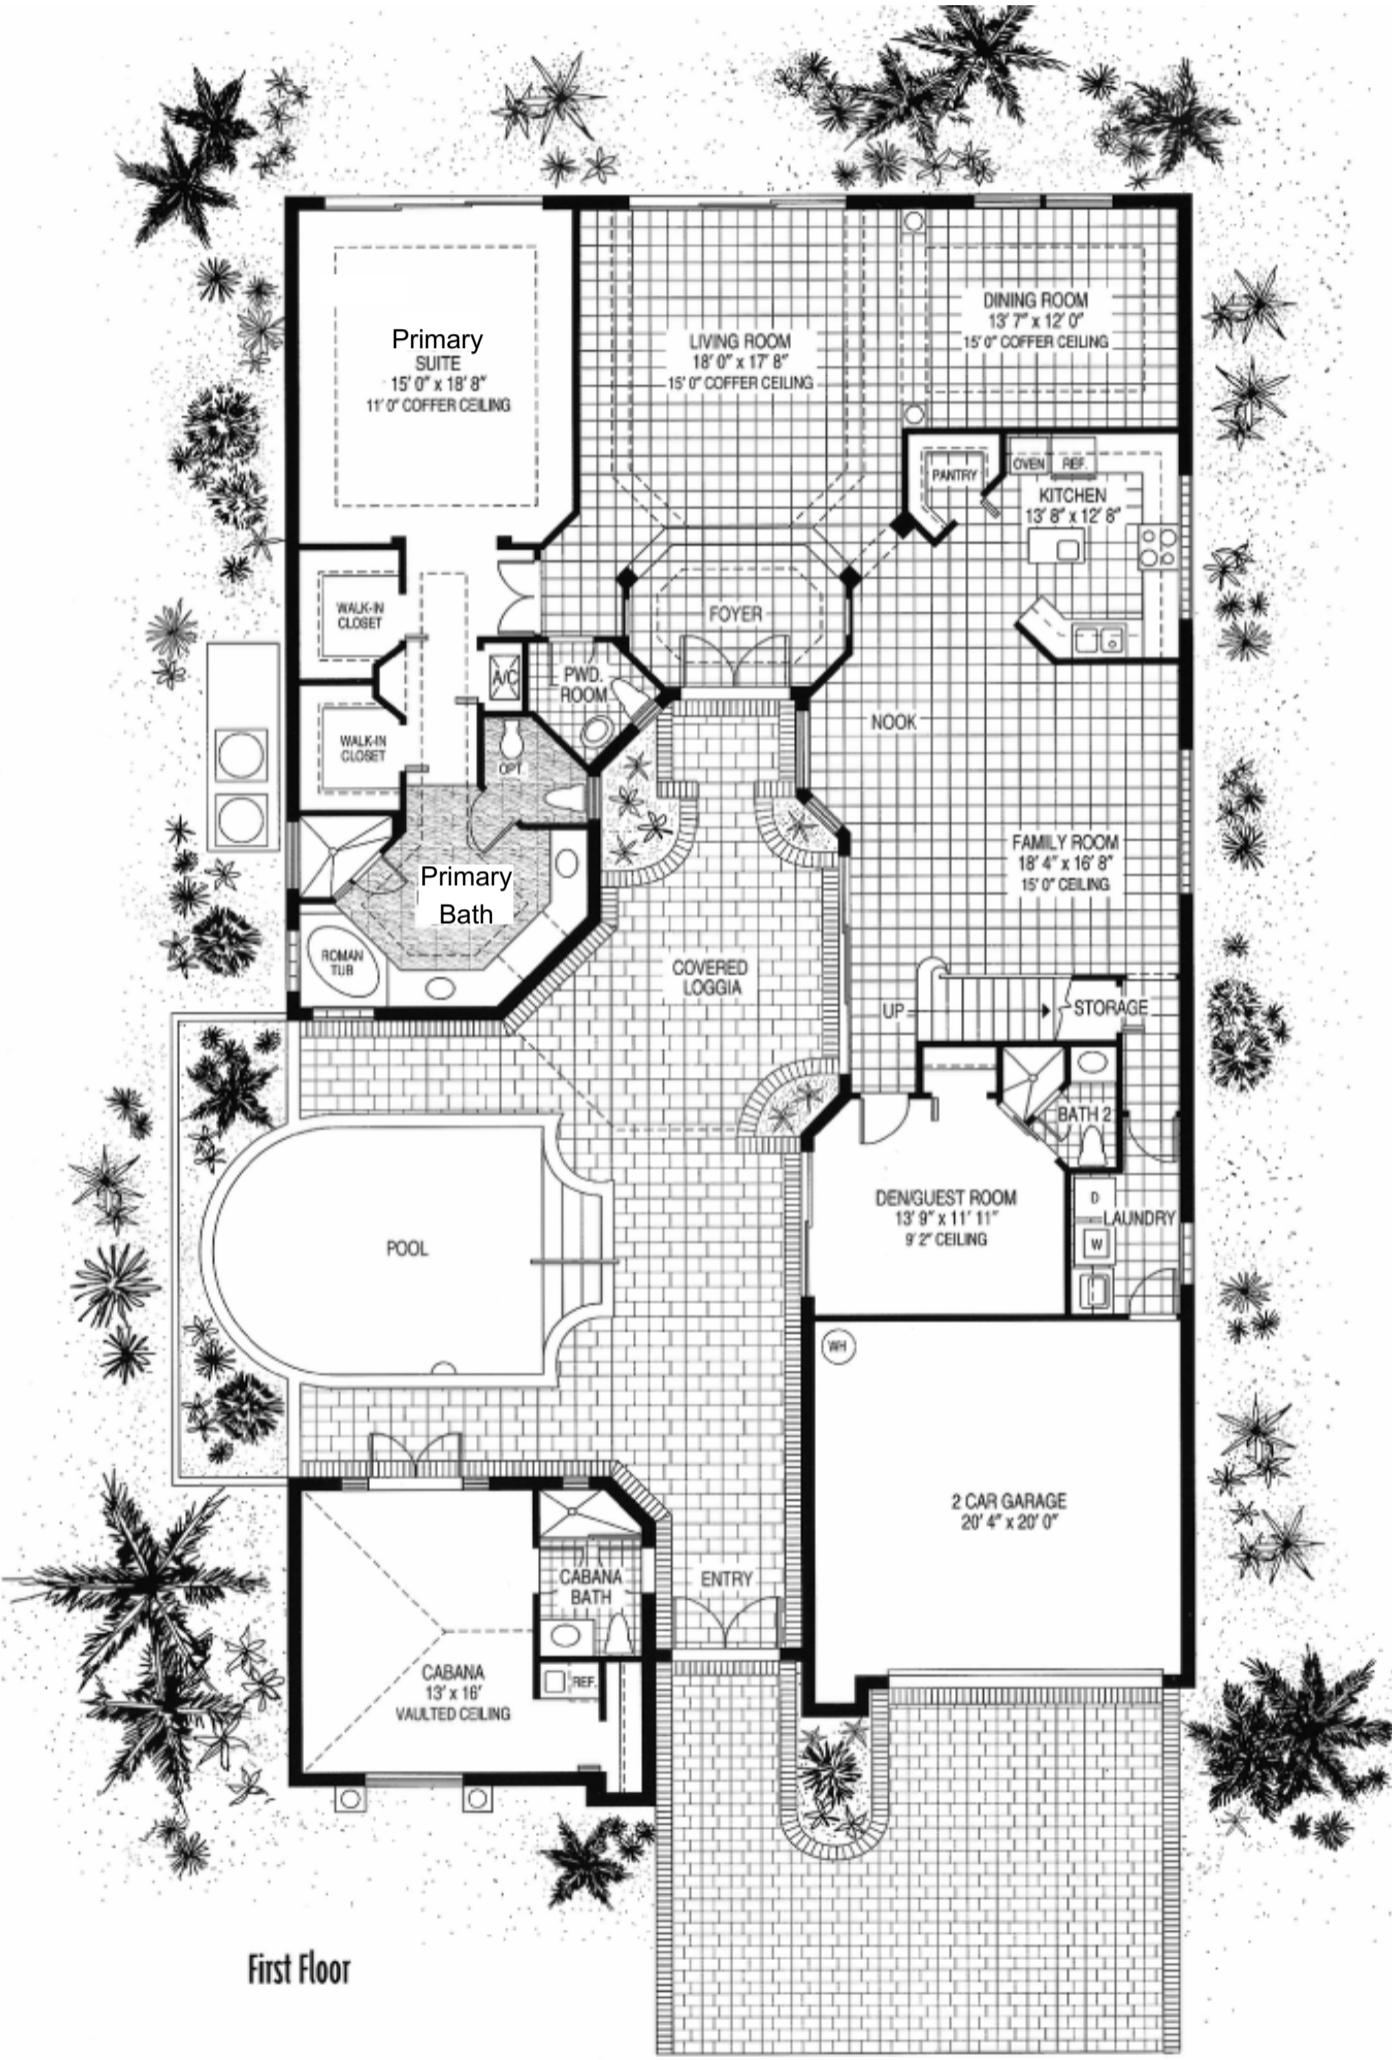

St. Croix
5 Bedrooms/Den, Cabana, 5 1/2 Baths

A/C Area (1st floor) 2,418 sq. ft.
 A/C Area (2nd floor) 705 sq. ft.
 Cabana 353 sq. ft.

A/C Area 3,476 sq. ft
 Garage 454 sq. ft
 Covered Entry 112 sq. ft.
 Covered Patio 314 sq. ft.

Total Area 4,356 sq. ft.

Please note this floorplan is reversed

First Floor

Second Floor