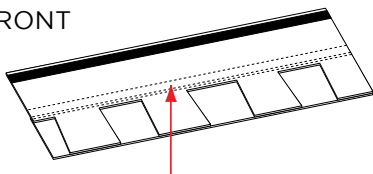

Wide nailing area for increased speed and accuracy.