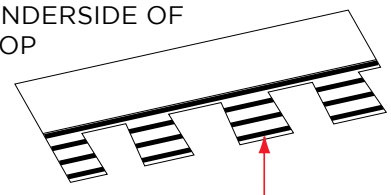

UNDERSIDE OF TOP

Specially formulated Quadra-Bond adhesive adheres the two-piece laminate shingle.

Landmark® Pro available in areas shown