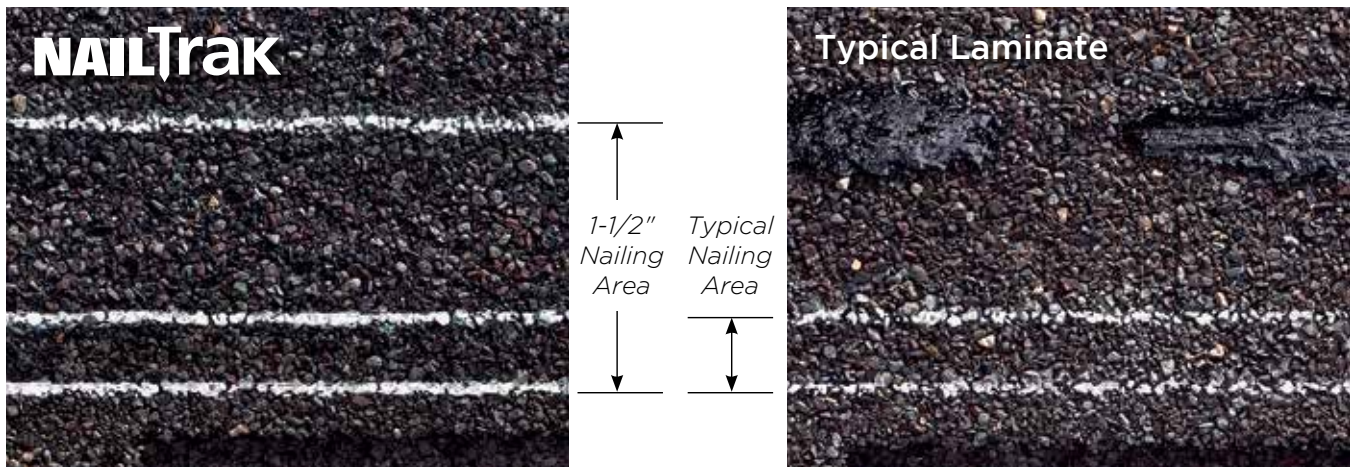

BACK

Wider. Faster. Proven.

For the past 10 years, NailTrak™ has enabled installers to shingle with improved speed and accuracy. With a nailing area that's three times WIDER than typical laminate shingles, nails hit home with NailTrak. A feature on all Landmark® Series shingles. Speed and accuracy result in lower labor costs.

No leaks. No de-lamination. No callbacks.
The cost of doing business has gone down with NailTrak.

FRONT