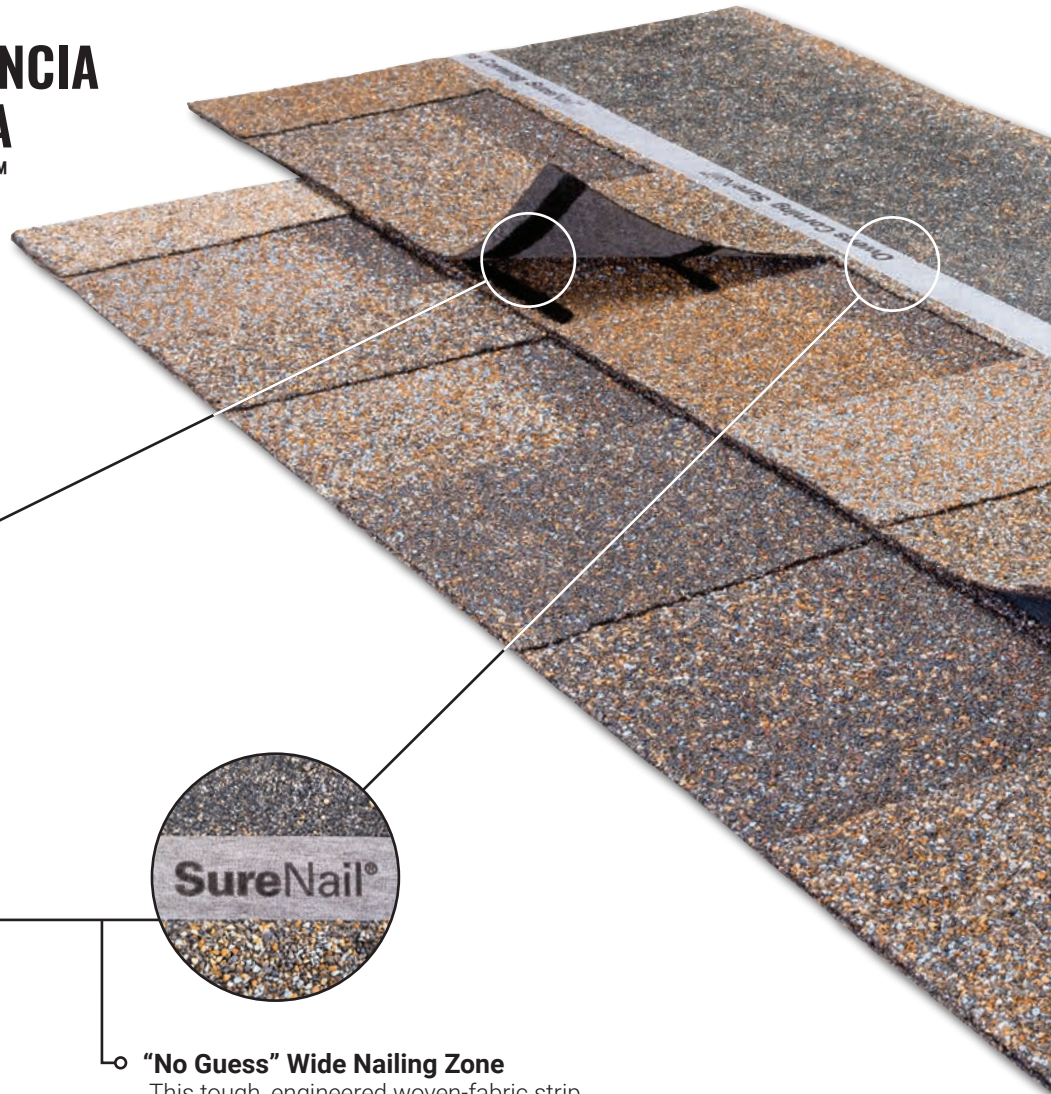

Área de clavado ancha, sin cálculos "a ojo"

Esta banda resistente de tela mecánica tejida está incrustada en la teja para proveer un área de sujeción resistente, duradera y fácil de detectar.