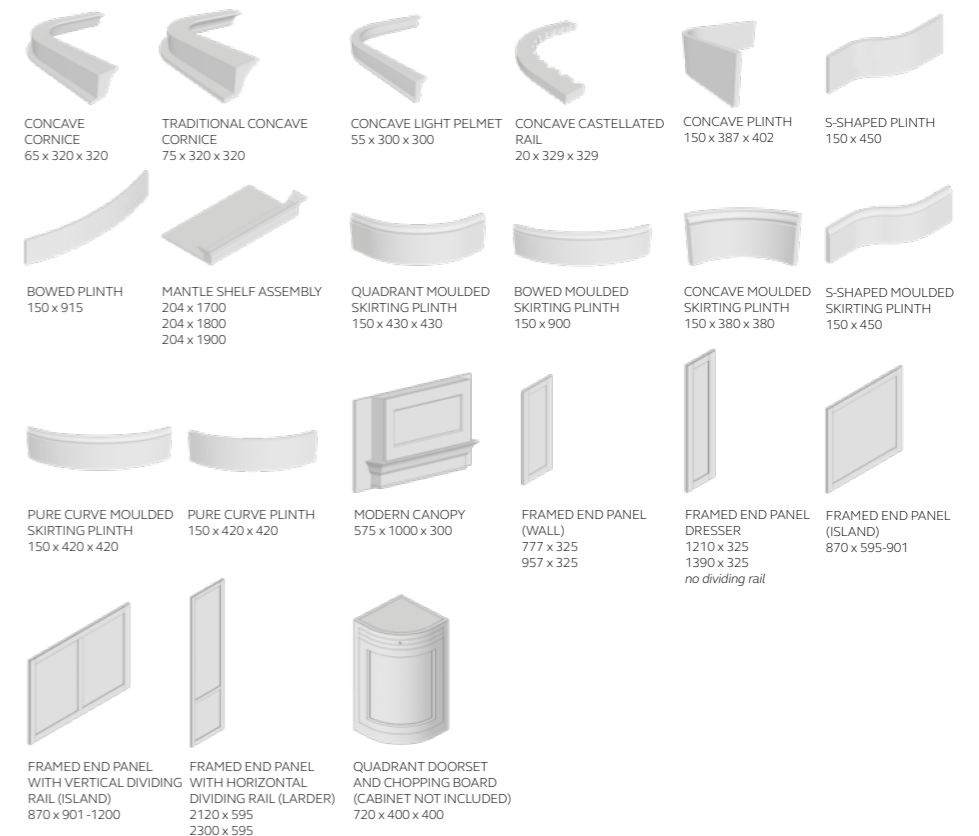

MADE TO ORDER ACCESSORIES