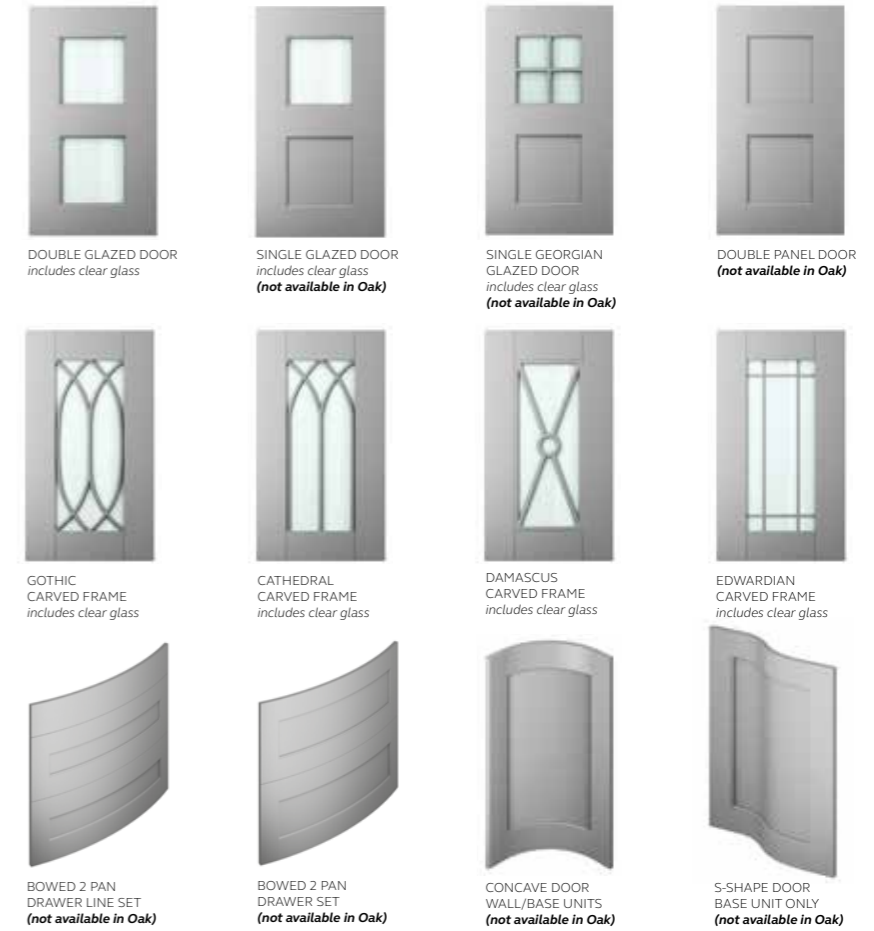

MADE TO ORDER DOORS

SPECIAL SIZES ARE AVAILABLE MADE TO ORDER. PLEASE REFER TO THE CURRENT PRICE LIST FOR (h) & (w) LIMITATIONS.