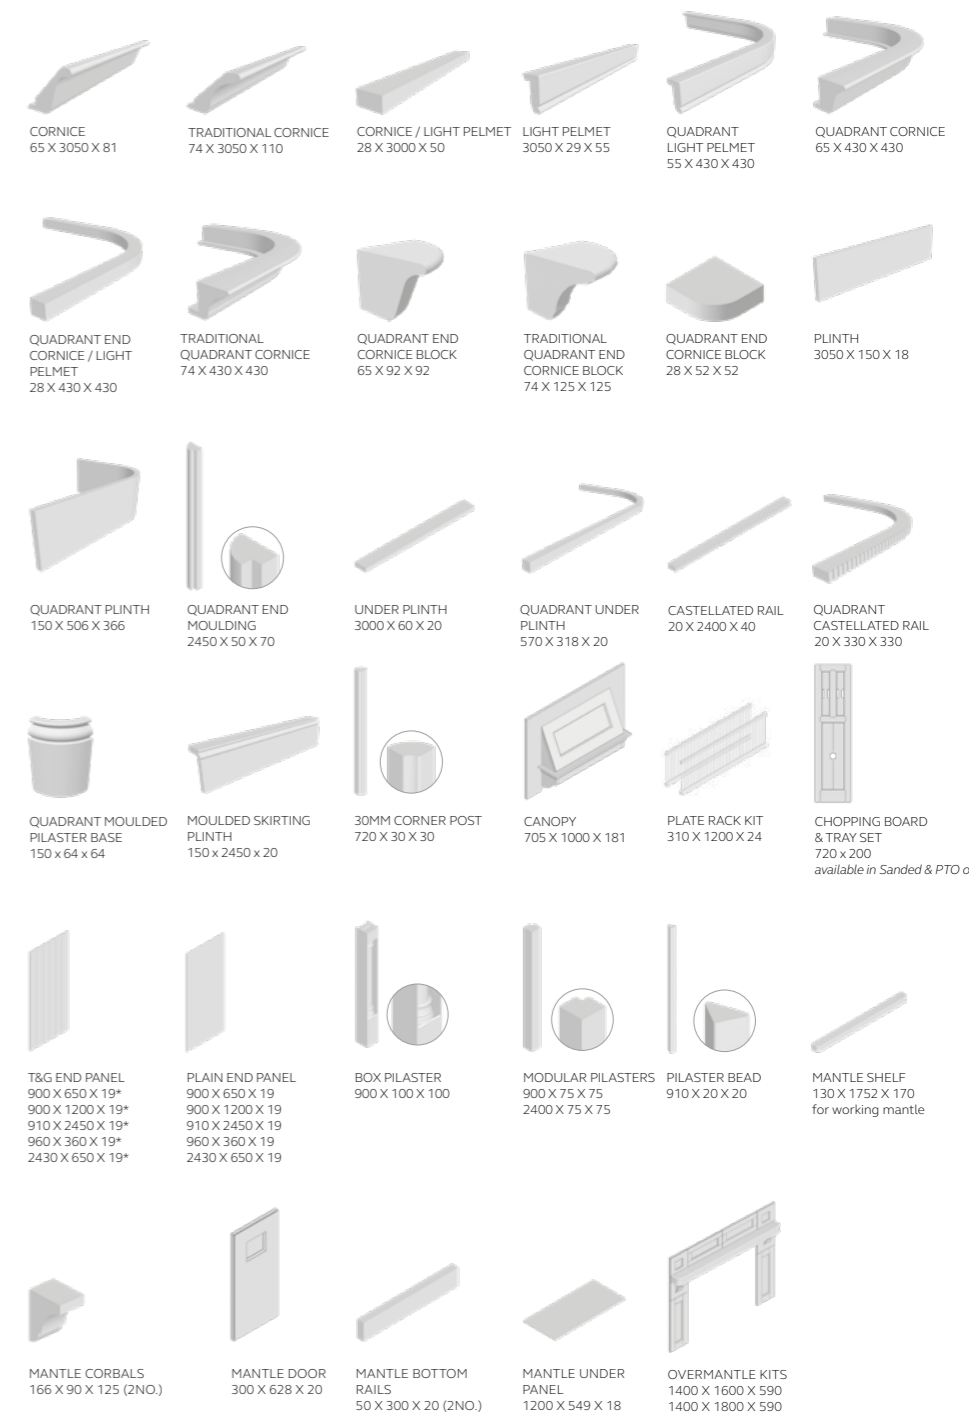

MFC board options are available for most of our ranges. Please refer to page 128 in the Technical section for further information.

## STANDARD DRAWERFRONTS & DOORS

- 115 x 597 slab
- 140 x 297 slab
- 140 x 397 slab
- 140 x 447 slab
- 140 x 497 slab
- 140 x 597 slab
- 140 x 797 slab
- 140 x 897 slab
- 140 x 997 slab
- 175 x 397 slab
- 175 x 497 slab
- 175 x 597 slab
- 283 x 497
- 283 x 597
- 283 x 797
- 283 x 897
- 283 x 997
- 355 x 497
- 355 x 497 plain frame
- 355 x 597
- 355 x 797
- 355 x 897
- 355 x 997
- 450 x 597
- 495 x 397
- 495 x 597
- 570 x 297
- 570 x 397
- 570 x 447
- 570 x 497
- 570 x 597
- 645 x 597
- 715 x 147 slab
- 715 x 257
- 715 x 297
- 715 x 273
- 715 x 273 pair
- 715 x 315
- 715 x 315 pair
- 715 x 320 quadrant door
- 715 x 347
- 715 x 397
- 715 x 397 georgian frame
- 715 x 397 plain frame
- 715 x 447
- 715 x 497
- 715 x 497 plain frame
- 715 x 497 georgian frame
- 715 x 547
- 715 x 597
- 895 x 297
- 895 x 347
- 895 x 397
- 895 x 447
- 895 x 497
- 895 x 497 georgian frame
- 895 x 597
- 980 x 597
- 1060 x 497 georgian frame
- 1245 x 297
- 1245 x 397
- 1245 x 447
- 1245 x 497
- 1245 x 597

## STANDARD ACCESSORIES

\*The T&G grooving and the timber grain run up and down the panel height.

**MTO** MADE TO ORDER  
SANDED  
**15**  
WORKING DAYS

**MTO** MADE TO ORDER  
PAINTED  
**20**  
WORKING DAYS