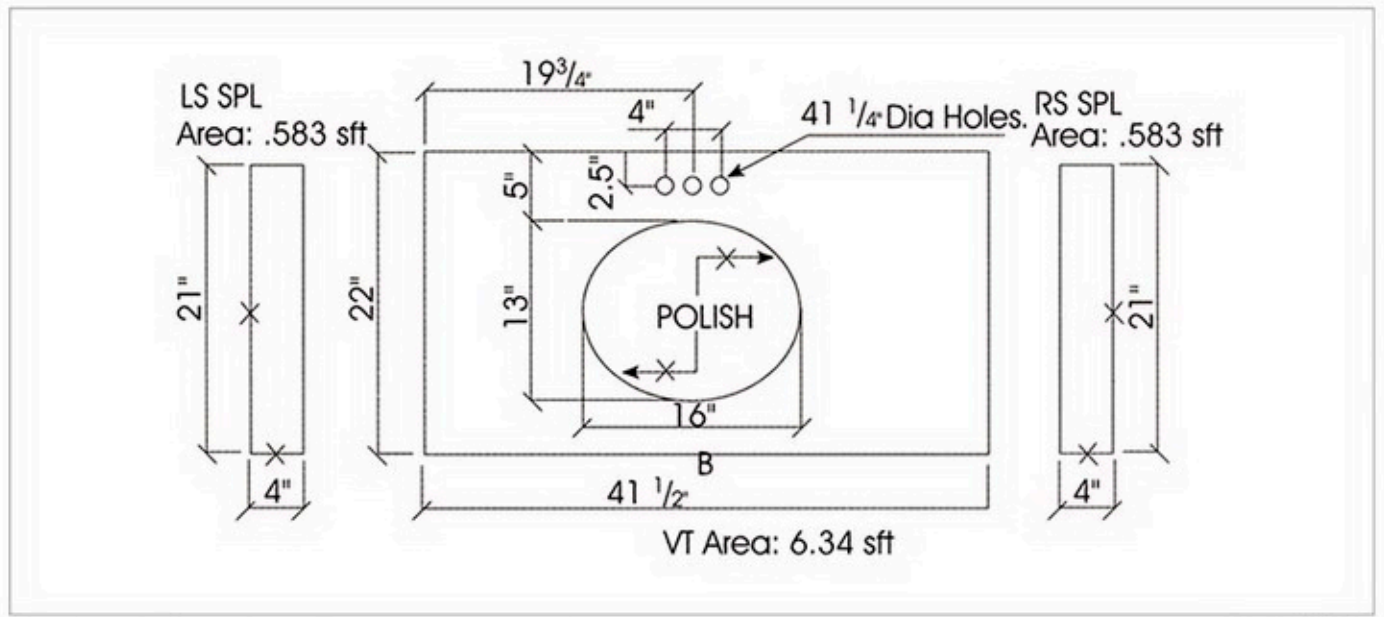

GRANITE COUNTERTOP (KITCHEN)

GCT-001

GCT-002

GCT-003

GCT-004

GCT-005

GCT-006

**GRANITE
VANITY TOP(BATH)**