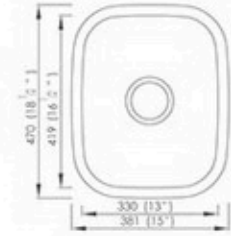

TOPMOUNT & APRON SINKS ARE AVAILABLE FROM US

STAINLESS STEEL SINK