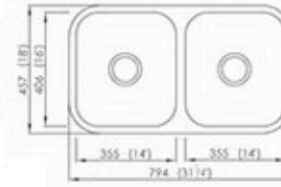

TOPMOUNT & APRON SINKS ARE AVAILABLE FROM US

STAINLESS STEEL SINK