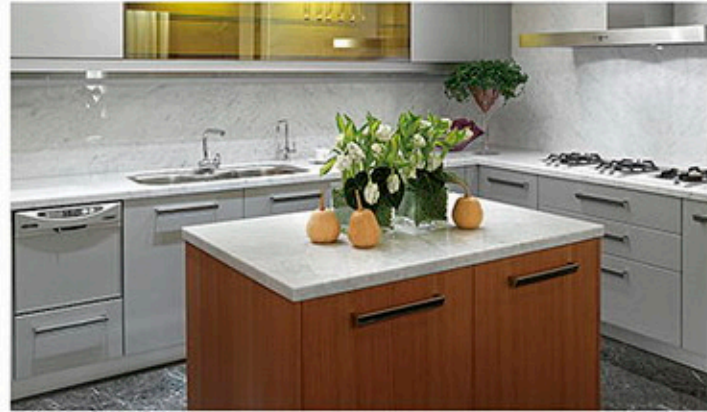

YEYANG can make your projects with estimation prices and drawings within 2-12 hours by our 4 experts on this.

EDGE PROCESSING

POPULAR EDGES

PREMIUM EDGES

LAMINATED EDGES

TOPMOUNT & UNDERMOUNT SINKS ARE AVAILABLE FROM US