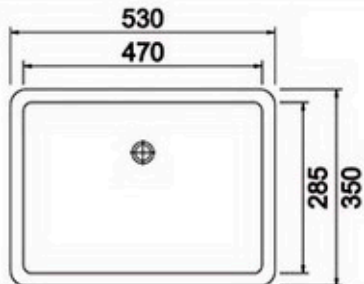

YEYANG can make your projects with estimation prices and drawings within 2-12 hours by our 4 experts on this.

EDGE PROCESSING

POPULAR EDGES

PREMIUM EDGES

LAMINATED EDGES

TOPMOUNT & UNDERMOUNT SINKS ARE AVAILABLE FROM US

UNDERMOUNT PORCELAIN SINKS

YY-1813

YY-1812

YY-1811

YY-1714 L

YY-1714

YY-1613

YY-1512