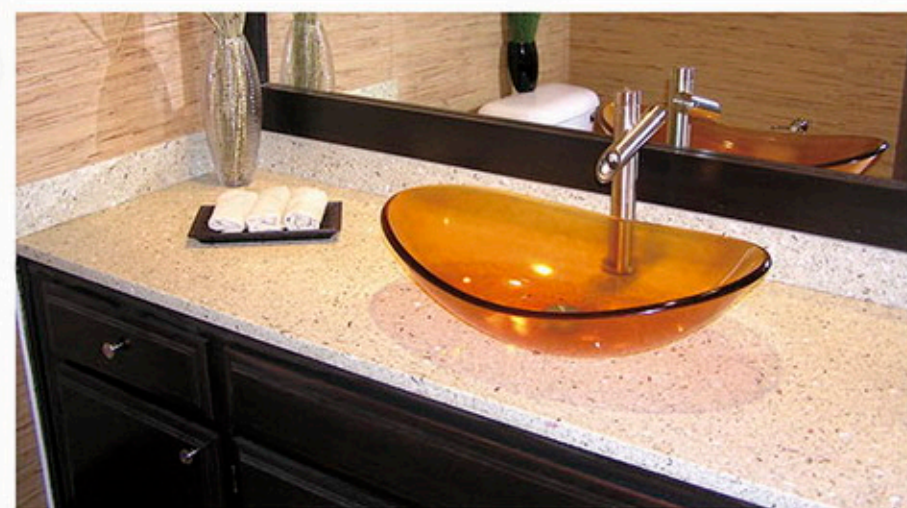

**QUARTZ STONE
COUNTER TOP (KITCHEN)**

**QUARTZ STONE
COUNTER TOP (KITCHEN)**

CALACATTA IS THE HIGHEST END QUARTZ FOR THE LUXURY PROJECTS. IT PRESENTS THE NICE BEAUTY WITH CLEAN WHITE AND FREE MOVINGS. IT'S SUITABLE FOR KITCHEN AND BATH TOPS.

YQ-NT802 Calacatta

**QUARTZ STONE
VANITY TOP (BATH)**

**FOR MULTIFAMILY &
HOSPITALITY PROJECTS**

QUARTZ STONE VANITY TOP (BATH)

YQ-MX407

STRICT ORE CLEANING, ORE WASHING AND IMPURITY REMOVAL AND PURIFICATION PROCESS, TO ENSURE THAT QUARTZ RAW MATERIALS DO NOT CONTAIN ANY METAL IMPURITIES AND RADIOACTIVE SUBSTANCES, WILL NOT HARM HUMAN HEALTH. THE PRODUCT IS CERTIFIED BY THE WORLD HEALTH AUTHORITY NSF, WHICH IS ABSOLUTELY ENVIRONMENTAL FRIENDLY AND SAFE, AND CAN BE DIRECTLY CONTACTED WITH FOOD.