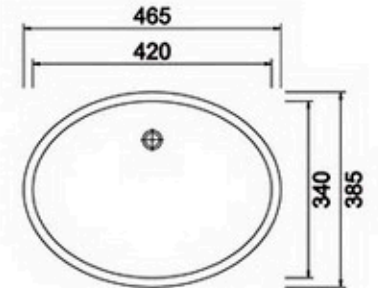

YEYANG can make your projects with estimation prices and drawings within 2-12 hours by our 4 experts on this.

EDGE PROCESSING

POPULAR EDGES

PREMIUM EDGES

LAMINATED EDGES

TOPMOUNT & UNDERMOUNT SINKS ARE AVAILABLE FROM US

UNDERMOUNT PORCELAIN SINKS

YY-1813

YY-1812

YY-1811

YY-1714 L

YY-1714

YY-1613

YY-1512