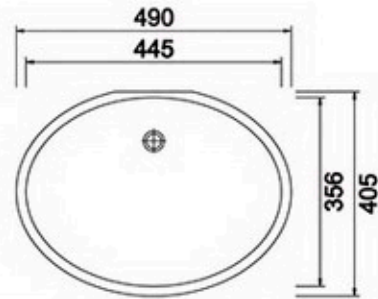

YEYANG can make your projects with estimation prices and drawings within 2-12 hours by our 4 experts on this.

EDGE PROCESSING

POPULAR EDGES

PREMIUM EDGES

LAMINATED EDGES

TOPMOUNT & UNDERMOUNT SINKS ARE AVAILABLE FROM US

UNDERMOUNT PORCELAIN SINKS

YY-1813

YY-1812

YY-1811

YY-1714 L

YY-1714

YY-1613

YY-1512