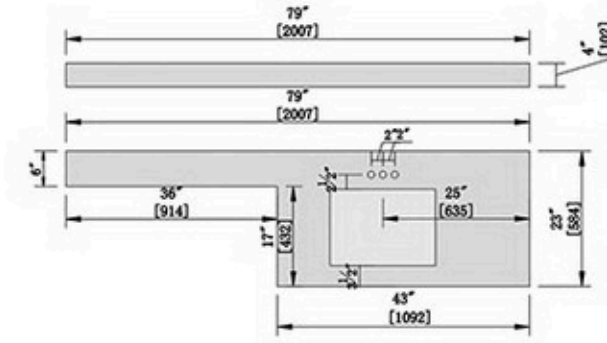

YEYANG can make your projects with estimation prices and drawings within 2-12 hours by our 4 experts on this.

EDGE PROCESSING

POPULAR EDGES

PREMIUM EDGES

LAMINATED EDGES

TOPMOUNT & UNDERMOUNT SINKS ARE AVAILABLE FROM US