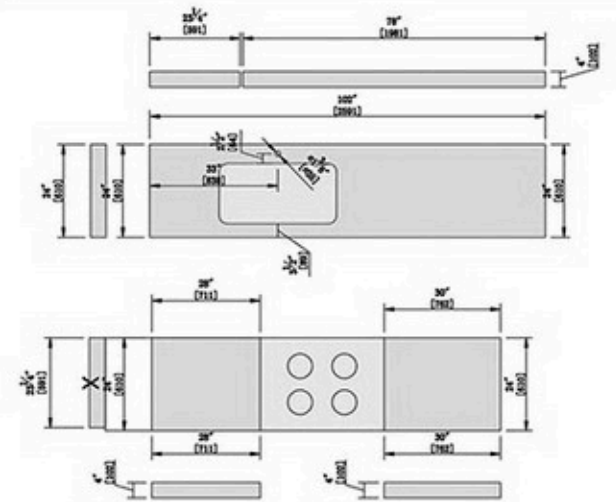

YEYANG can make your projects with estimation prices and drawings within 2-12 hours by our 4 experts on this.

EDGE PROCESSING

POPULAR EDGES

PREMIUM EDGES

LAMINATED EDGES

TOPMOUNT & UNDERMOUNT SINKS ARE AVAILABLE FROM US