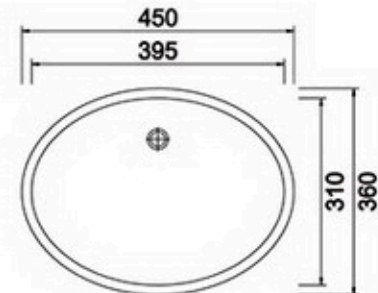

YEYANG can make your projects with estimation prices and drawings within 2-12 hours by our 4 experts on this.

EDGE PROCESSING

POPULAR EDGES

PREMIUM EDGES

LAMINATED EDGES

TOPMOUNT & UNDERMOUNT SINKS ARE AVAILABLE FROM US

UNDERMOUNT PORCELAIN SINKS

YY-1813

YY-1812

YY-1811

YY-1714 L

YY-1714

YY-1613

YY-1512