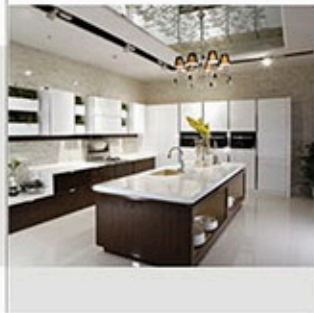

05

QUARTZ STONE
COUNTER TOP 13
QUARTZ STONE
COUNTER TOP (KITCHEN) 15
QUARTZ STONE
VANITY TOP (BATH) 23
QUARTZ
COLLECTION 27

06

GRANITE
COUNTER TOP 29
GRANITE
COUNTER TOP (KITCHEN) 31
GRANITE
COUNTER TOP (BATH) 39
GRANITE COLLECTION 43