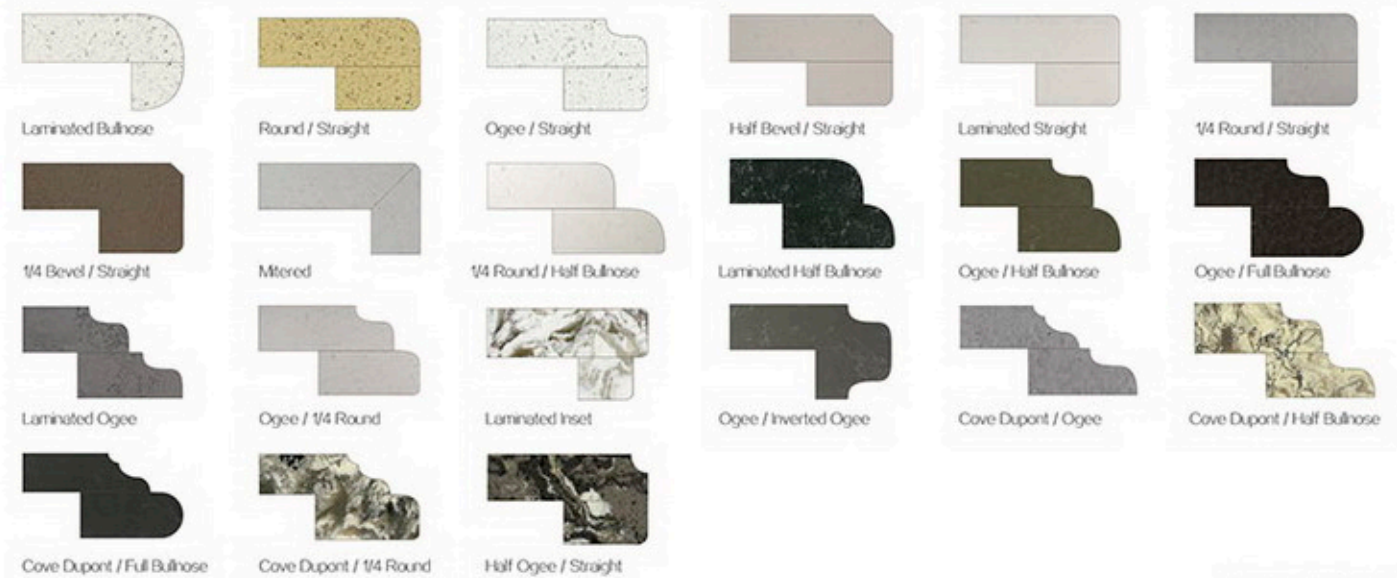

YEYANG can make your projects with estimation prices and drawings within 2-12 hours by our 4 experts on this.

EDGE PROCESSING

POPULAR EDGES

PREMIUM EDGES

LAMINATED EDGES

TOPMOUNT & UNDERMOUNT SINKS ARE AVAILABLE FROM US