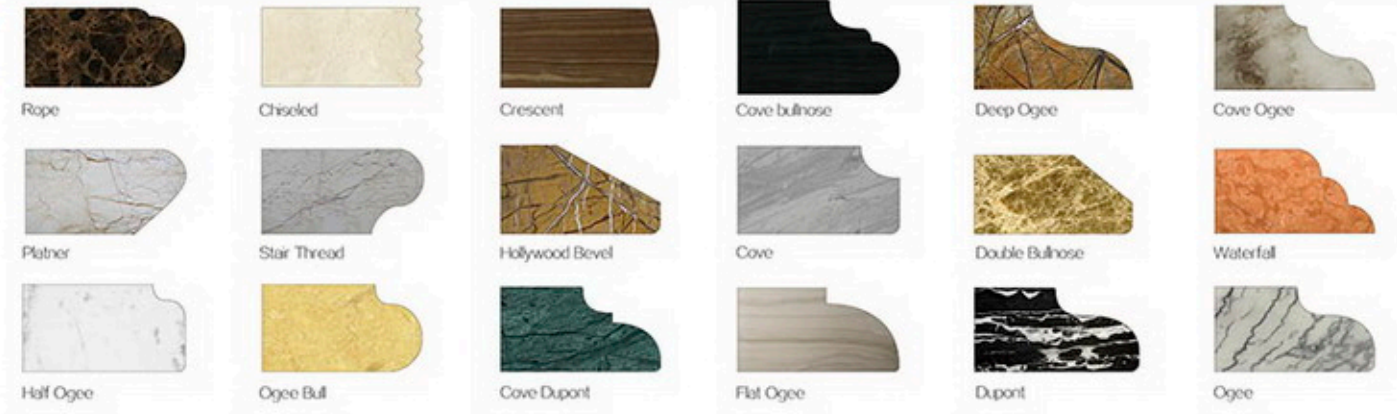

**MARBLE
KITCHEN TOPS**

**MARBLE
VANITY TOP**

ZEBRA BLACK

WHITE WOOD

CASTRO WHITE

SHOP DRAWING

Different project and preference require different shape of countertop. We are specialized in countertop for many years. We can fabricate the styles as required. We have designers helping to analyze the plan, and making drawings to confirm with you. There are more styles with drawings below for reference. Just pick up what you want.

YEYANG can make your projects with estimation prices and drawings within 2-12 hours by our 4 experts on this.

EDGE PROCESSING

POPULAR EDGES

PREMIUM EDGES

LAMINATED EDGES

TOPMOUNT & UNDERMOUNT SINKS ARE AVAILABLE FROM US