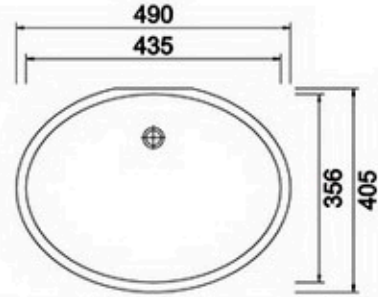

YEYANG can make your projects with estimation prices and drawings within 2-12 hours by our 4 experts on this.

EDGE PROCESSING

POPULAR EDGES

PREMIUM EDGES

LAMINATED EDGES

TOPMOUNT & UNDERMOUNT SINKS ARE AVAILABLE FROM US

UNDERMOUNT PORCELAIN SINKS

YY-1813

YY-1812

YY-1811

YY-1714 L

YY-1714

YY-1613

YY-1512