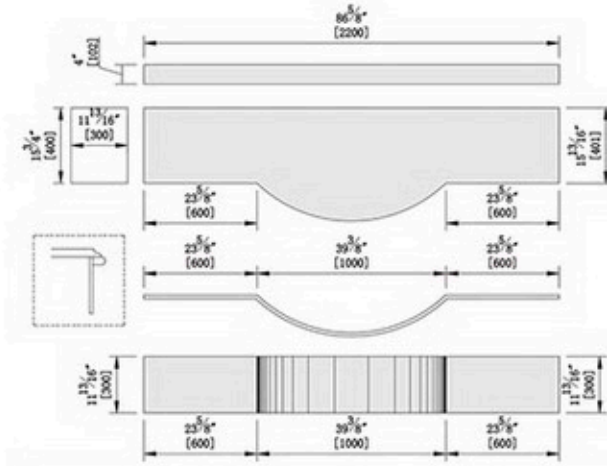

**MARBLE
KITCHEN TOPS**

**MARBLE
VANITY TOP**

ZEBRA BLACK

WHITE WOOD

CASTRO WHITE

SHOP DRAWING

Different project and preference require different shape of countertop. We are specialized in countertop for many years. We can fabricate the styles as required. We have designers helping to analyze the plan, and making drawings to confirm with you. There are more styles with drawings below for reference. Just pick up what you want.

YEYANG can make your projects with estimation prices and drawings within 2-12 hours by our 4 experts on this.

EDGE PROCESSING

POPULAR EDGES

PREMIUM EDGES

LAMINATED EDGES

TOPMOUNT & UNDERMOUNT SINKS ARE AVAILABLE FROM US