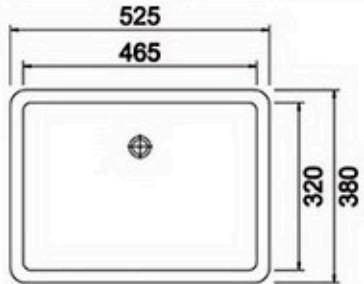

TOPMOUNT & UNDERMOUNT SINKS ARE AVAILABLE FROM US

UNDERMOUNT PORCELAIN SINKS