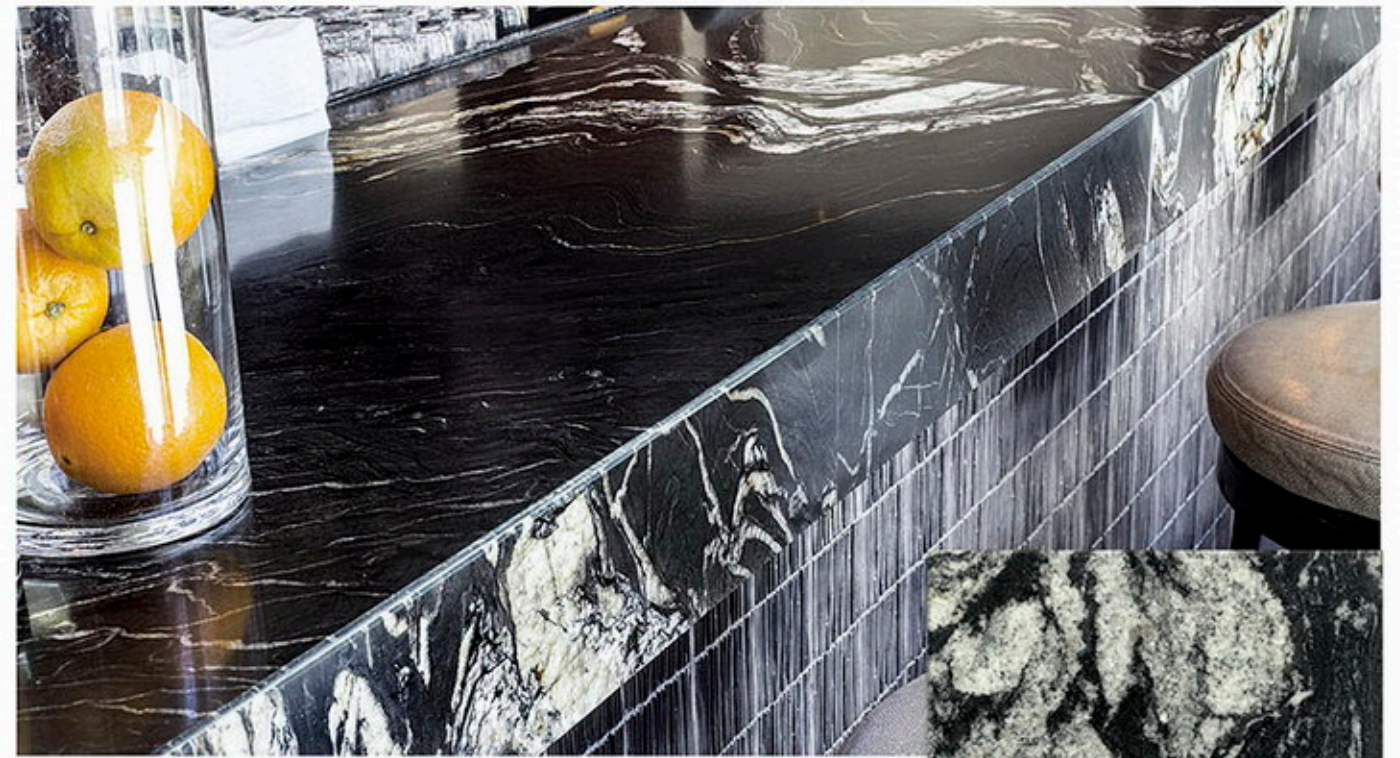

CHINA COSMIC