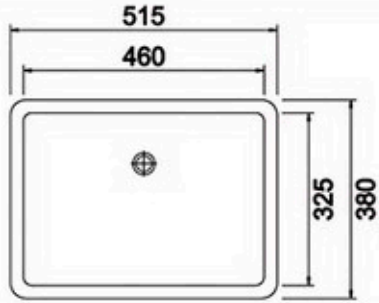

TOPMOUNT & UNDERMOUNT SINKS ARE AVAILABLE FROM US

UNDERMOUNT PORCELAIN SINKS