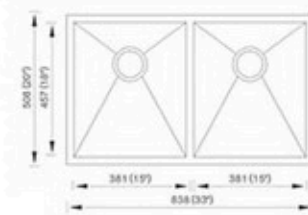

TOPMOUNT & APRON SINKS ARE AVAILABLE FROM US

STAINLESS STEEL SINK