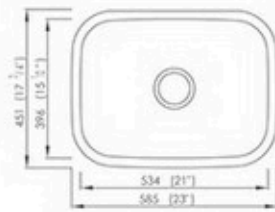

TOPMOUNT & APRON SINKS ARE AVAILABLE FROM US

STAINLESS STEEL SINK