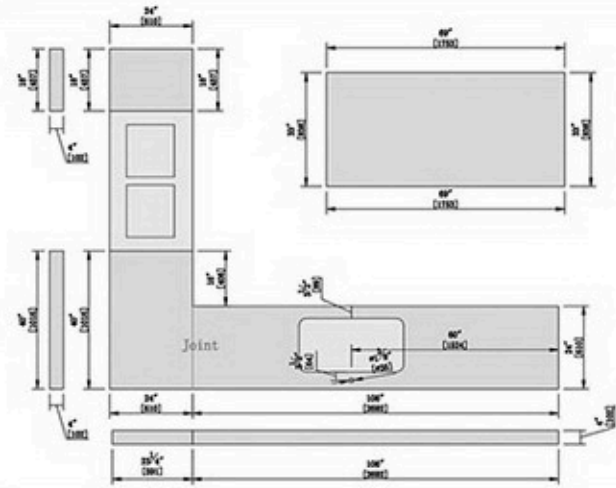

YEYANG can make your projects with estimation prices and drawings within 2-12 hours by our 4 experts on this.

EDGE PROCESSING

POPULAR EDGES

PREMIUM EDGES

LAMINATED EDGES

TOPMOUNT & UNDERMOUNT SINKS ARE AVAILABLE FROM US