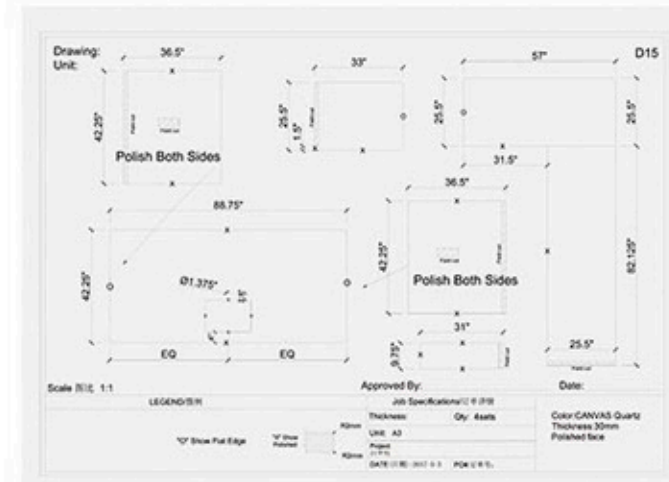

**MARBLE
KITCHEN TOPS**

**MARBLE
VANITY TOP**

ZEBRA BLACK

WHITE WOOD

CASTRO WHITE

SHOP DRAWING

Different project and preference require different shape of countertop. We are specialized in countertop for many years. We can fabricate the styles as required. We have designers helping to analyze the plan, and making drawings to confirm with you. There are more styles with drawings below for reference. Just pick up what you want.

YEYANG can make your projects with estimation prices and drawings within 2-12 hours by our 4 experts on this.

EDGE PROCESSING

POPULAR EDGES

PREMIUM EDGES

LAMINATED EDGES

TOPMOUNT & UNDERMOUNT SINKS ARE AVAILABLE FROM US