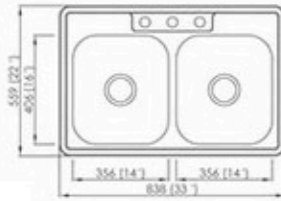

TOPMOUNT & APRON SINKS ARE AVAILABLE FROM US

STAINLESS STEEL SINK