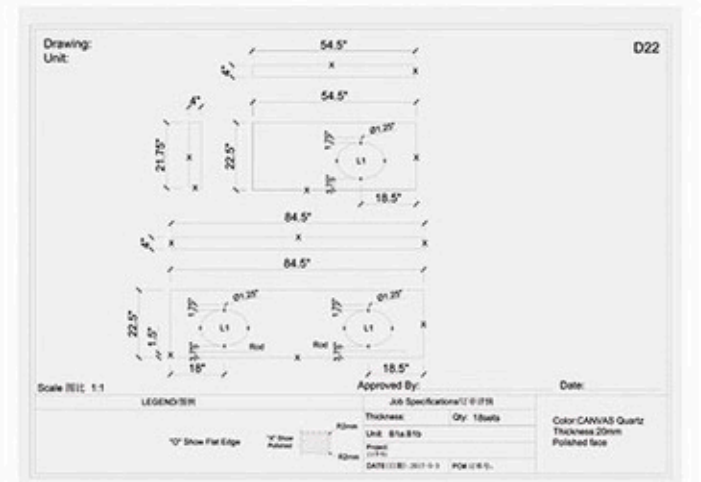

**MARBLE
KITCHEN TOPS**

**MARBLE
VANITY TOP**

ZEBRA BLACK

WHITE WOOD

CASTRO WHITE

SHOP DRAWING

Different project and preference require different shape of countertop. We are specialized in countertop for many years. We can fabricate the styles as required. We have designers helping to analyze the plan, and making drawings to confirm with you. There are more styles with drawings below for reference. Just pick up what you want.

YEYANG can make your projects with estimation prices and drawings within 2-12 hours by our 4 experts on this.

EDGE PROCESSING

POPULAR EDGES

PREMIUM EDGES

LAMINATED EDGES

TOPMOUNT & UNDERMOUNT SINKS ARE AVAILABLE FROM US