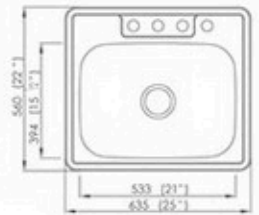

TOPMOUNT & APRON SINKS ARE AVAILABLE FROM US

STAINLESS STEEL SINK