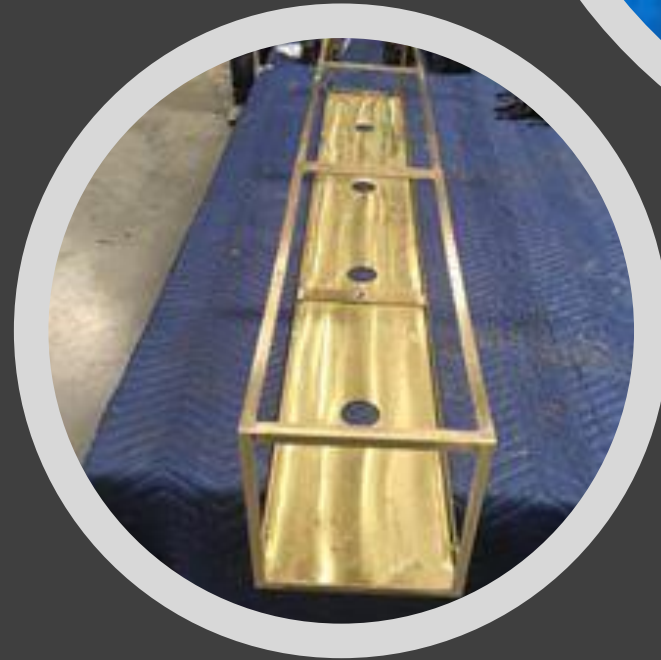

Hakkasan Yauatcha Waikiki

- Laser cut, hand oil rubbed bronze structure
- Dark walnut millwork detail (required custom knives to create the molding)
- Red silk with white opalescent interior

Hakkasan Yauatcha Cross fixtures