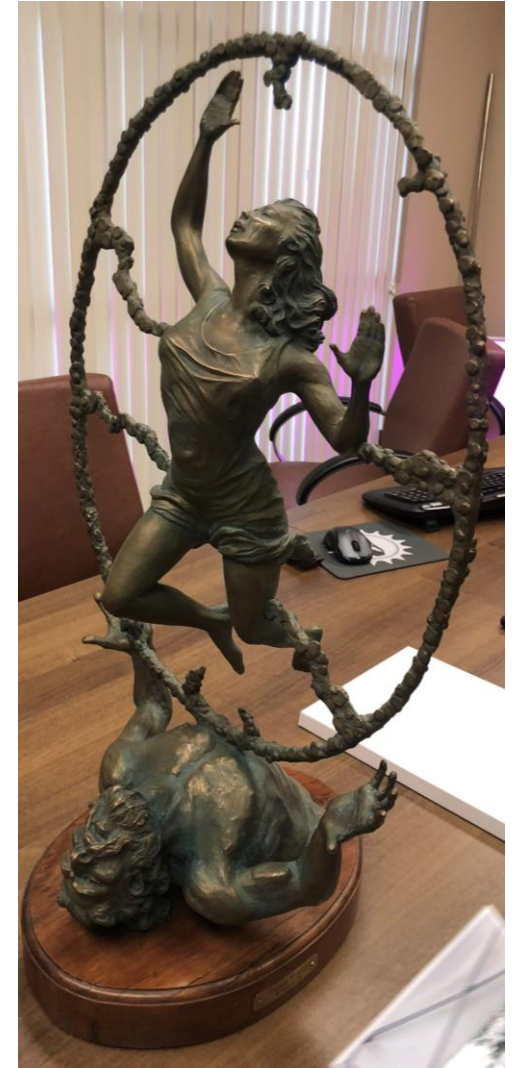

Miscellaneous
Sculptures
by

HERO
Infinity