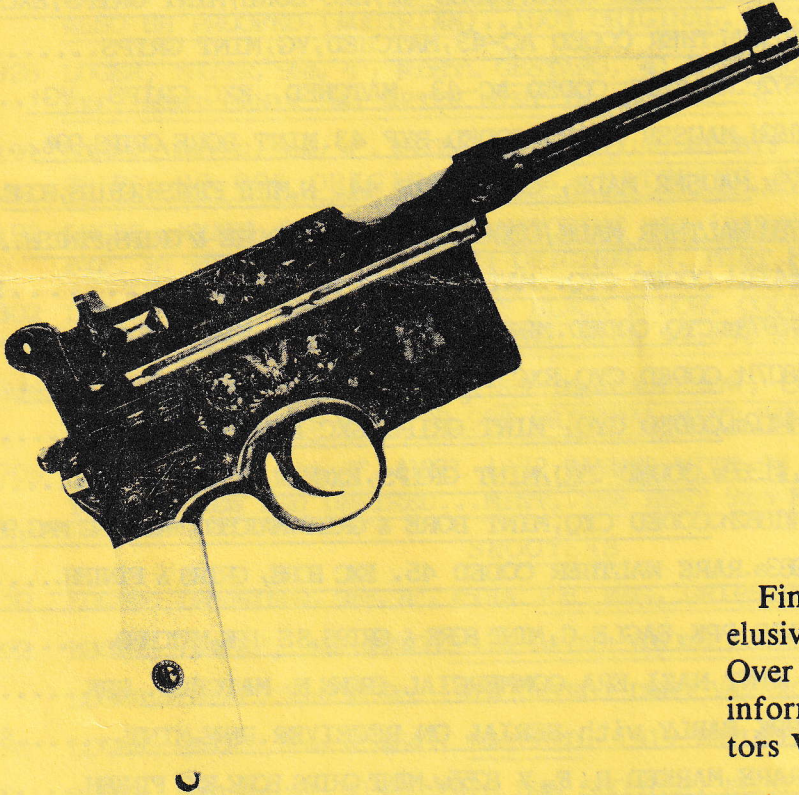

Carol & Nancy Powell

THE BROOMHANDLE PISTOL

1896-1936

By Erickson and Pate

FIRST EDITION
Limited to 2000 copies

Finally, a new updated publication on the elusive Mauser "Broomhandle" pistol. Over 300 pages of detailed historical and test information, quality photos, and a Collectors Value Guide.