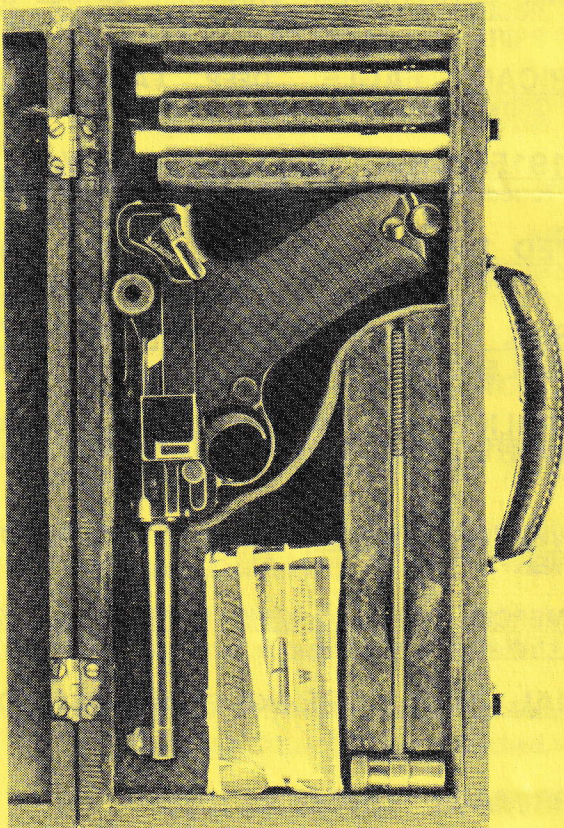

1. 124 3185 LUGER, MAUSER, 9mm, 4", #9495m. 1933 MAUSER ARBEITEN. BLANK CHAMBER, TOGGLE, SIMSON PROOFED, EXC ORIGINAL FINISH, MINT BORE, EXC STRAW & GRIPS and MAG. MA PROOFED. $1600.00
2. 125 3038 LUGER, MAUSER, 9mm, 4", #9178e. POLICE S/42 "G". TWO (2) MATCHING STAINLESS MAG, RIG. "G" DATE HOLSTER, SEAR SAFETY, MAG SAFETY (Removed), MINT BORE < STRAWED PARTS, GRIPS. 98-99% HOLSTER. $2500.00
3. 126 1814 LUGER, MAUSER, 9mm, 4", #5423h. 1ST DATED Mauser Military. S/42 Dated 1936. WITH MATCHED MAG. EXC STRAW and GRIPS. EXC FINISH. MATCHED BASIC. $895.00
4. 127 2651 LUGER, MAUSER, 9mm, 4", #5483k. S/42 Chamber Dated 1938 NAZI MILITARY. WITH HOLSTER, EXTRA MAG, TOOL, EXC BORE, MINT GRIPS, 99.99% MINT ORIGINAL FINISH. TOP COLLECTION. $995.00
5. 128 2974 LUGER, MAUSER, 9mm, 4", #9016n. TOP, TOP COLLECTION S/42 1939 POLICE. SEAR SAFETY, MIRROR BORE, MATCHED MAG. MINT IN AND OUT. $1695.00
6. 129 1145 LUGER, MAUSER, 9mm, 4", #2452x. SURPREME TOP COLLECTION 42 CODE DATED 1939 NAZI MILITARY; ALL MATCHED PISTOL SERIALS. MINT ORIGINAL FINISH & GRIPS..99.999% GEM. SMALL PRICE: $1095.00
7. 130 3159 LUGER, MAUSER, 9mm, 4", #5249g. LATE NAZI MILITARY, 42 CODED, DATED 1940. MINT BORE, GRIPS, MATCHED MAG, 99.9% ORIGINAL BLUE. GREAT BUY. $995.00
8. 131 3128 LUGER, MAUSER, 4", 9mm, #6202n. THE WORLD FAMOUS BLACK-WIDOW 41 DATED, CODED BYF. YES 41 BYF BW. MIRROR MINT BORE, MATCHED SERIAL MAG, MINT GRIPS with 99% Original. GREAT BUY. $995.00
9. 132 3047 LUGER, MAUSER, 4", 9mm, #36xxn. FULL RIG NAZI 41/42. MATCHED MAG, E/655 Proofs. WITH HOLSTER, TOOL, EXTRA MAG. LOOKS UNFIRED. BORE, GRIPS MINT FINISH. 99.99%. THE VERY BEST 41/42 AVAILABLE. $1995.00
10. **MISCEL AUTO's**
11. 133 3167 NAMBU, 8mm, 4", #92314. MODEL T-14, Coded 16.5, (1941). MATCHED MAG, EXC Original FINISH, MINTY Bore, Grips. $375.00
12. 134 3116 MAUSER BH STOCK/HOLSTERS. EXC ORIGINAL..REALLY HARD TO LOCATE. $425.00
13. 135 3200 P-38, 9mm, 4", #4313. CODED SVW 45, ORIGINAL METAL GRIPS, FRENCH STAR PROOFED, Bundesheer (BH) PROOFED. EXTREMELY RARE POLICE VARIATION. MINT with Pig SKIN HOLSTER. $695.00

**ADOLF B LEVINGER
CASED GL LUGER**