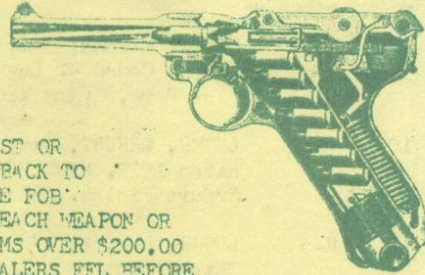

RALPH E. SHATTUCK
6661 CASTLE DRIVE
BIRMINGHAM, MICHIGAN 48010

RALPH E SHATTUCK FFL 38-9962
 6661 CASTLE DR N.R.A. LIFE
 BIRMINGHAM, MICH 48010
 AREA CODE 313 PHONE 626 9752
 OHIO GUN ASSOC LIFE, MICH GUN ASSOC LIFE

ALL PISTOL ARE QUARANTEED TO BE AS DESCRIBED IN THIS LIST OR YOUR MONEY CHEERFULLY AND PROMPTLY REFUNDED IF SHIPPED BACK TO ME WITHIN 3 DAYS AFTER RECEIVED IT. ALL ITEMS PRICED ARE FOB DETROIT. IF YOU HAVE A FFL NUMBER PLEASE ADD \$3.00 FOR EACH WEAPON OR LARGER ITEMS TO BE MAILED SUCH AS DRUMS OR HOLSTERS. ITEMS OVER \$200.00 WILL GO AIR EXPRESS FRT COLLECT. I MUST HAVE COPY OF DEALERS FFL BEFORE SHIPPING. NON FFL HOLDERS SEE LAST PAGE. ALL ITEMS NOT ACCEPTABLE MUST BE RETURNED PREPAID. REMEMBER THE NEW LAWS AND THE LAWS OF YOUR STATE. I WILL HOLD WEAPONS FOR 5 DAYS ON PHONE CALLS. LISTS \$.50 EACH..OR SUBSCRIPTION RATES \$1.30 FOR 1/2 YEAR REGULAR, \$1.75 FOR AIR MAIL