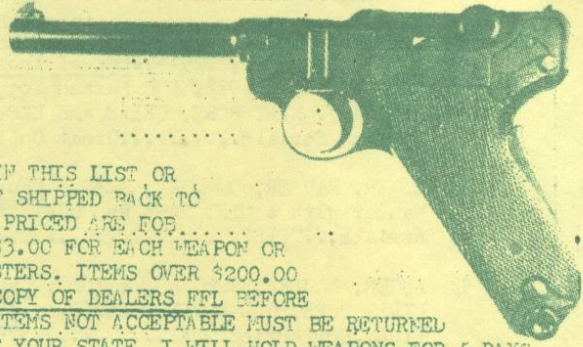

RALPH E SHATTUCK FFL 38-9962  
 6661 CASTLE DR N.R.A. LIFE  
 BIRMINGHAM, MICH 48010  
 AREA CODE 313 PHONE 626 9752  
 OHIO GUN ASSOC LIFE, MICH GUN ASSOC LIFE

ALL PISTOL ARE QUARANTEED TO BE AS DESCRIBED IN THIS LIST OR YOUR MONEY CHEERFULLY AND PROMPTLY REFUNDED IF SHIPPED BACK TO ME WITHIN 3 DAYS AFTER RECEIVED IT. ALL ITEMS PRICED ARE FOB DETROIT. IF YOU HAVE A FFL NUMBER PLEASE ADD \$3.00 FOR EACH WEAPON OR LARGER ITEMS TO BE MAILED SUCH AS DRUMS OR HOLSTERS. ITEMS OVER \$200.00 WILL GO AIR EXPRESS FRT COLLECT. I MUST HAVE COPY OF DEALERS FFL BEFORE SHIPPING. NON FFL HOLDERS SEE LAST PAGE. ALL ITEMS NOT ACCEPTABLE MUST BE RETURNED PREPAID. REMEMBER THE NEW LAWS AND THE LAWS OF YOUR STATE. I WILL HOLD WEAPONS FOR 5 DAYS ON PHONE CALLS. LISTS \$.50 EACH..OR SUBSCRIPTION RATES \$1.30 FOR 1/2 YEAR REGULAR, \$1.75 FOR AIR MAIL