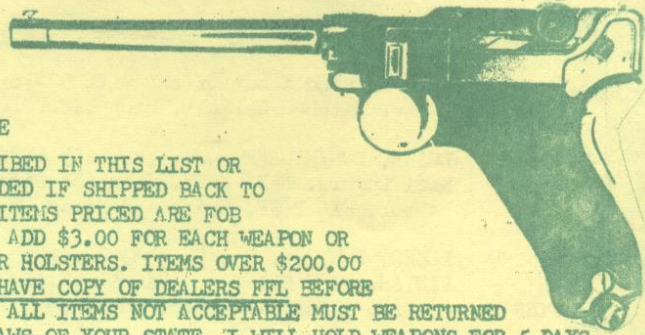

ALL PISTOL ARE QUARANTEED TO BE AS DESCRIBED IN THIS LIST OR YOUR MONEY CHEERFULLY AND PROMPTLY REFUNDED IF SHIPPED BACK TO ME WITHIN 3 DAYS AFTER RECEIVED IT. ALL ITEMS PRICED ARE FOB DETROIT. IF YOU HAVE A FFL NUMBER PLEASE ADD \$3.00 FOR EACH WEAPON OR LARGER ITEMS TO BE MAILED SUCH AS DRUMS OR HOLSTERS. ITEMS OVER \$200.00 WILL GO AIR EXPRESS FRT COLLECT. I MUST HAVE COPY OF DEALERS FFL BEFORE SHIPPING. NON FFL HOLDERS SEE LAST PAGE. ALL ITEMS NOT ACCEPTABLE MUST BE RETURNED PREPAID. REMEMBER THE NEW LAWS AND THE LAWS OF YOUR STATE. I WILL HOLD WEAPONS FOR 5 DAYS ON PHONE CALLS. LISTS \$.50 EACH..OR SUBSCRIPTION RATES \$1.30 FOR 1/2 YEAR REGULAR, \$1.75 FOR AIR MAIL