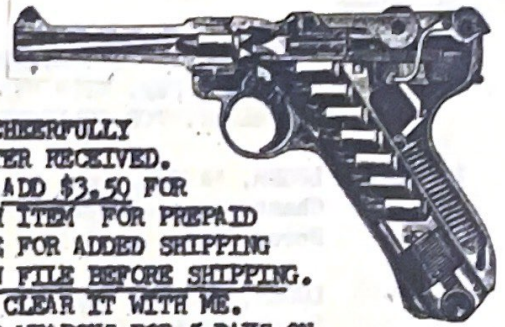

RALPH E SHATTUCK..6661 CASTLE DR, BIRMINGHAM, MICH 48010

PHONE 313 626-9752

LIFE MEMBER OF OHIO GUN COLLECTORS AND MICH COLLECTORS ASSOC.

ALL PISTOLS ARE QUARANTERED TO BE AS DESCRIBED OR YOUR MONEY CHEERFULLY AND PROMPTLY REFUNDED IF SHIPPED BACK TO ME WITHIN 5 DAYS AFTER RECEIVED. ALL ITEMS PRICED ARE FOB DETROIT. IF YOU HAVE A FFL LICENSE. ADD \$3.50 FOR EACH ITEM UNDER \$200.00. ITEMS OVER \$200.00 ADD \$5.00 FOR EACH ITEM FOR PREPAID FRT..OTHERWISE THEY WILL GO REA AIR FRT COLLECT. SEE LAST PAGE FOR ADDED SHIPPING INFORMATION. I MUST HAVE A CURRENT COPY OF DEALERS LICENSE ON FILE BEFORE SHIPPING. NON FFL HOLDERS SEE LAST PAGE. NO PERSONAL CHECKS UNLESS YOU CLEAR IT WITH ME. REMEMBER THE NEW LAWS AND THE LAWS OF YOUR STATE. I WILL HOLD WEAPONS FOR 5 DAYS ON PHONE CALLS. IF I AM NOT AT HOME MY WIFE NANCY CAN HELP.. LIST \$.50 EACH..OR SUBSCRIPTION RATES; \$1.40 1/2 YEAR REGULAR MAIL..\$2.75 FOR YEAR REGULAR. \$1.85 FOR AIR MAIL AND \$3.60 FOR YEAR.