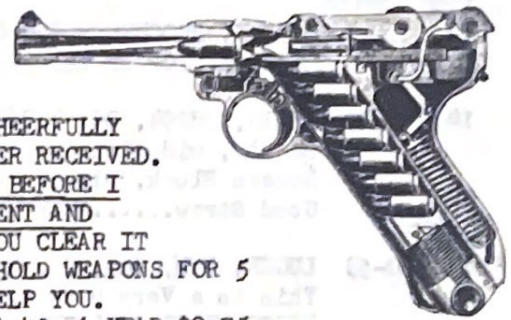

RALPH E SHATTUCK, 6661 CASTLE DR, BIRMINGHAM, MICH 48010
 PHONE 313 626-9752
 LIFE MEMBER OF THE OHIO AND MICHIGAN GUN COLLECTORS ASSOC

ALL PISTOLS ARE GUARANTEED TO BE AS DESCRIBED OR YOUR MONEY CHEERFULLY AND PROMPTLY REFUNDED IF SHIPPED BACK TO ME WITHIN 5 DAYS AFTER RECEIVED. ALL ITEMS ARE FOB DETROIT. A MUST: A COPY OF A FEDERAL LICENSE BEFORE I CAN SHIP. SEE POSTAGE SCHEDULE ON LAST PAGE FOR PREPAID SHIPMENT AND ADDITIONAL SHIPPING INSTRUCTIONS. NO PERSONAL CHECKS UNLESS YOU CLEAR IT WITH ME. ALL FEDERAL AND LOCAL LAWS WILL BE FOLLOWED. I WILL HOLD WEAPONS FOR 5 DAYS ON PHONE CALLS. IF I AM NOT AT HOME MY WIFE NANCY WILL HELP YOU. SUBSCRIPTION RATES; SINGLE LISTS \$.50, REGULAR MAIL... 1/2 YEAR \$1.40, 1 YEAR \$2.75.. AIR MAIL... 1/2 YEAR \$1.85, 1 YEAR \$3.60