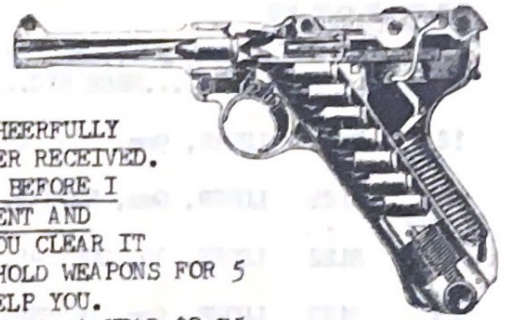

RALPH B. SHATTUCK, 6661 CASTLE DR, BIRMINGHAM, MICH 48010  
 PHONE 313 626-9752  
 LIFE MEMBER OF THE OHIO AND MICHIGAN GUN COLLECTORS ASSOC

ALL PISTOLS ARE GUARANTEED TO BE AS DESCRIBED OR YOUR MONEY CHEERFULLY AND PROMPTLY REFUNDED IF SHIPPED BACK TO ME WITHIN 5 DAYS AFTER RECEIVED. ALL ITEMS ARE FOB DETROIT. A MUST: A COPY OF A FEDERAL LICENSE BEFORE I CAN SHIP. SEE POSTAGE SCHEDULE ON LAST PAGE FOR PREPAID SHIPMENT AND ADDITIONAL SHIPPING INSTRUCTIONS. NO PERSONAL CHECKS UNLESS YOU CLEAR IT WITH ME. ALL FEDERAL AND LOCAL LAWS WILL BE FOLLOWED. I WILL HOLD WEAPONS FOR 5 DAYS ON PHONE CALLS. IF I AM NOT AT HOME MY WIFE NANCY WILL HELP YOU. SUBSCRIPTION RATES: SINGLE LISTS \$.50, REGULAR MAIL... 1/2 YEAR \$1.40, 1 YEAR \$2.75.. AIR MAIL... 1/2 YEAR \$1.85, ... 1 YEAR \$3.60