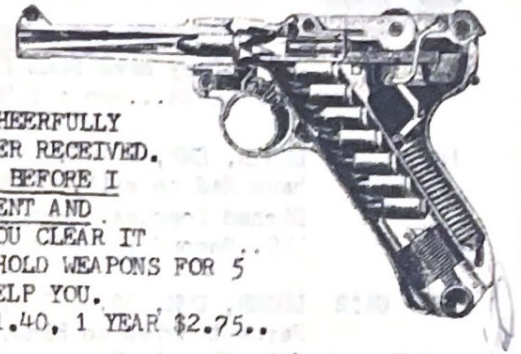

RALPH E SHATTUCK, 6661 CASTLE DR, BIRMINGHAM, MICH 48010
 PHONE 313 626-9752
 LIFE MEMBER OF THE OHIO AND MICHIGAN GUN COLLECTORS ASSOC

ALL PISTOLS ARE GUARANTEED TO BE AS DESCRIBED OR YOUR MONEY CHEERFULLY AND PROMPTLY REFUNDED IF SHIPPED BACK TO ME WITHIN 5 DAYS AFTER RECEIVED. ALL ITEMS ARE FOB DETROIT. A MUST: A COPY OF A FEDERAL LICENSE BEFORE I CAN SHIP. SEE POSTAGE SCHEDULE ON LAST PAGE FOR PREPAID SHIPMENT AND ADDITIONAL SHIPPING INSTRUCTIONS. NO PERSONAL CHECKS UNLESS YOU CLEAR IT WITH ME. ALL FEDERAL AND LOCAL LAWS WILL BE FOLLOWED. I WILL HOLD WEAPONS FOR 5 DAYS ON PHONE CALLS. IF I AM NOT AT HOME MY WIFE NANCY WILL HELP YOU. SUBSCRIPTION RATES: SINGLE LISTS \$.50, REGULAR MAIL..1/2 YEAR \$1.40, 1 YEAR \$2.75.. AIR MAIL..1/2 YEAR \$1.85,..1 YEAR \$3.60