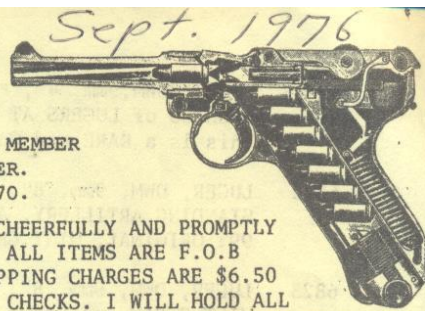

RALPH E SHATTUCK, 6661 CASTLE DR, BIRMINGHAM, MICH 48010

PHONE: 313 851 7107 or 626 9752

LIFE MEMBER OF THE OHIO, MICHIGAN, HOUSTON GUN COLLECTORS
MEMBER OF DALLAS, GEORGIA, TENN, CINN and ROYAL OAK. CHARTER MEMBER
of MISSOURI and ROCHESTER GUN COLLECTORS. NRA ENDOWMENT MEMBER.
H EDITOR OF ARMS GAZETTE: NATIONAL DISTRIBUTOR OF THE TP-70.

ALL PISTOLS ARE GUARANTEED TO BE AS DESCRIBED OR YOUR MONEY CHEERFULLY AND PROMPTLY
REFUNDED IF SHIPPED BACK TO ME WITHIN 3 DAYS AFTER RECEIVED. ALL ITEMS ARE F.O.B
DETROIT. I MUST HAVE A COPY OF A FEDERAL LIC TO SHIP TO. SHIPPING CHARGES ARE $6.50
PER WEAPON UNDER $500.00 and $8.00 OVER $500.00. NO PERSONAL CHECKS. I WILL HOLD ALL
WEAPONS FOR 4 DAYS ON PHONE CALLS. IF I AM NOT HOME, MY WIFE NANCY WILL HOLD THE WEAPONS.
I SUGGEST CALLING THE SAME DAY YOU RECEIVE THE LIST. MY PRICES ARE NORMALLY BELOW THE CURRENT
RETAIL MARKET AND ARE AIMED FOR THE COLLECTOR AND SHOOTER. SUBSCRIPTION RATES; SINGLE LIST
$.060..FOR YEAR...$3.00...OVERSEA'S RATE IS $10.00

THE WORLD OF LUGERS PROUDLY PRESENTS
LIST 171

PREFACE; THERE IS A NEW SOURCE OF LUGER PARTS..A DEPENDABLE AND RELIEABLE SOURCE.
FOR LISTING..SEND A SASE TO LT. COL PAUL H WESTENBURG, 30 Windward Isl, Isl Est.
Clearwater, Fla 33515..SUPER LISTING AND A SUPER GUY.....

THE WORLD OF LUGERS IS GETTING A "BUNCH" OF NAVY ACCESSORIES..They will be
arriving soon. Write your wants and send a SASE for reply.....
I have a NAVY wood bottom piece for the Mag..EXC PLUS.....$25.00
Also Have ONE ORIGINAL 1902 LUGER CARBINE CLEANING ROD..With Oiler...$100.00

THIS LISTING CONTAINS THE COLLECTION OF A LEADING COLLECTOR WHO DIED SEVERAL WEEKS AGO.
THE COLLECTION WAS TOPS IN THE MIDWEST..
ITEM STOCK NO.