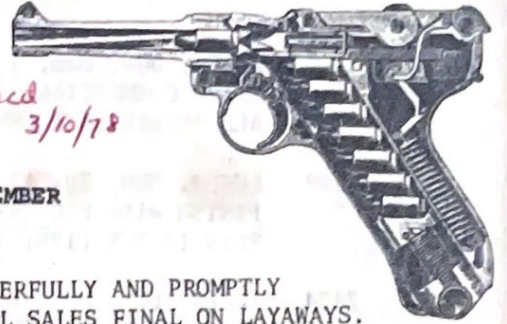

World of Lugers

RALPH E SHATTUCK, 6661 CASTLE DR, BIRMINGHAM, MICH 48010

PHONE: 313 851 7107 or 626 9752

LIFE MEMBER OF THE OHIO, MICHIGAN, HOUSTON GUN COLLECTORS
MEMBER OF DALLAS, GEORGIA, TENN, CINN and ROYAL OAK. CHARTER MEMBER
of MISSOURI and ROCHESTER GUN COLLECTORS. NRA ENDOWMENT MEMBER.
TECH EDITOR OF ARMS GAZETTE; NATIONAL DISTRIBUTOR OF THE TP-70.