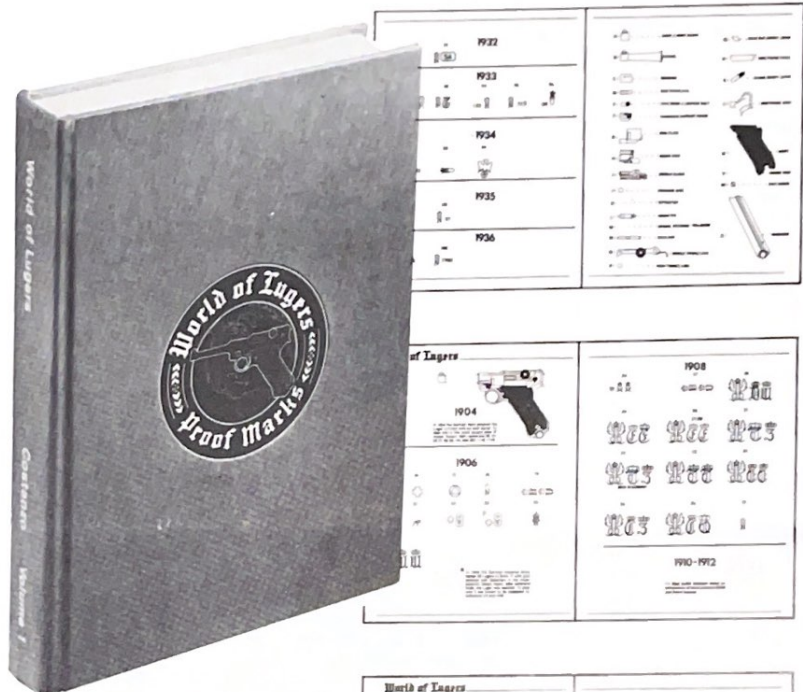

Now... You can really know the history of your Luger

This comprehensive volume just published is actually a reference encyclopedia that should be in the library of every serious gun collector, every student of arms and armor, every gun dealer.

436 pages are filled with exact historical data on the weapon. Exploded drawings detail each part with variations. Over 500 beautiful illustrations depict each Luger proof mark; hundreds of cross references show tie-ins with the entire Luger alphabet, the Luger eagle and its evolution. Also included are the Luger holster eagles and proof marks, naval grip strap marks and Mauser Banner serial numbers.

This is the first time all known Luger facts have been compiled in one source book. A must for the serious student of guns and armor, it is the result of five years careful research in the United States and Europe plus endless correspondence with Luger owners throughout the world. An ideal Christmas gift.

**Handsome, deep red
hard bound cover with
embossed Luger
Crest in gold.**

**A fine addition
to any library.**